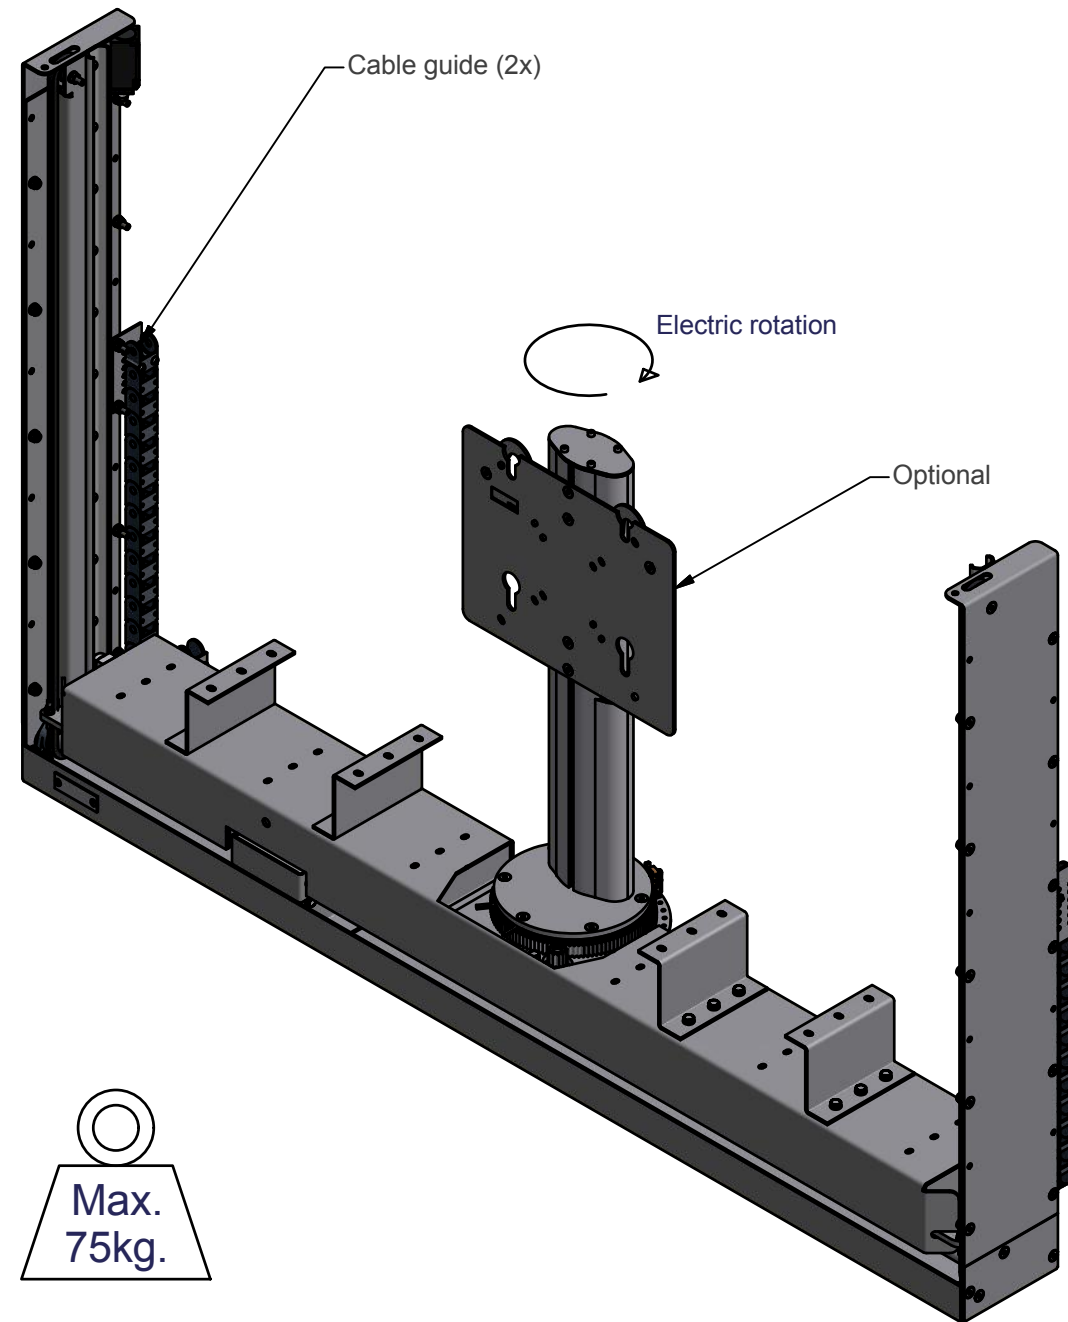

FPL BASIS + R							
Product number	W	D	H	W1	D1	H1	Max. stroke
FPL-A1R (P2482)	1120	229	700	1000	115-30mm monitor bracket (39...)	550	550
FPL-AR (P2607)	920	229	700	800	110-30mm monitor bracket (39...)	465	550
FPL-B1R (P2609)	1410	225	930	1290	115-30mm monitor bracket (39...)	695	780
FPL-BR (P2350)	1210	229	930	1090	115-30mm monitor bracket (39...)	780	780
FPL-C1R (P2632)	1575	229	1005	1455	115-30mm monitor bracket (39...)	855	855
FPL-CR (P2631)	1375	229	1005	1275	115-30mm monitor bracket (39...)	855	855

Dimensions are indications, not to be used for any preparations. No rights can be derived from the above dimensions.

NOTE: All dimensions are ±..., in mm and subject to change

© COPYRIGHT AUDIPACK This print and the information shown thereon, is the property of AUDIPACK. It may not be delivered to others nor reproduced for general circulation without the written consent of the AUDIPACK engineering department.	 AUDIPACK®	AUDIPACK Industriestraat 2-4 2751 GT Moerkapelle the Netherlands Tel: +31(0)795931671 Fax: +31(0)795933115 www.audipack.com
DIMENSIONS	FLAT PANEL LIFT SYSTEM BASIS+R