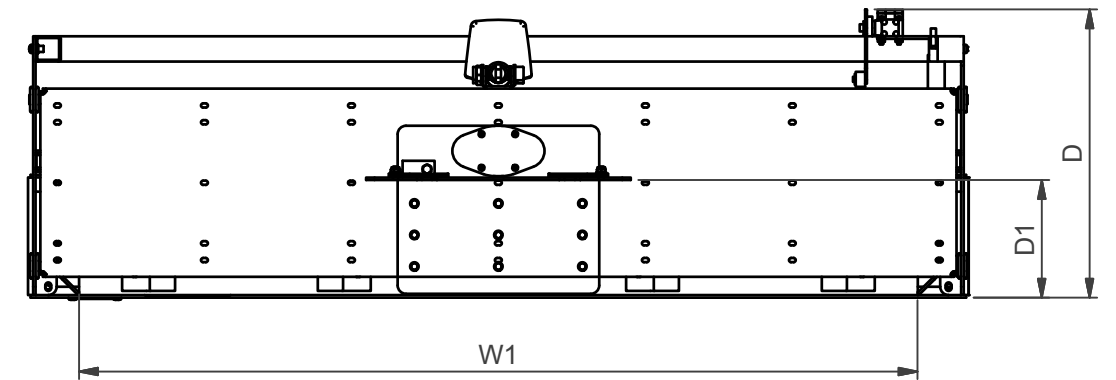

NOTE: All dimensions are ±..., in mm and subject to change

FPL BASIS								
Product number	W	D	H	W1	D1	H1	Max. strok	Optional
FPL-A (P2288)	920	202	700	800	135-30mm monitor bracket (39...)	550	550	P3069
FPL-A1 (P2294)	1120	205	700	1000	135-30mm monitor bracket (39...)	550	550	P3069
FPL-B (P2279)	1210	205	930	1090	135-30mm monitor bracket (39...)	780	780	P3079
FPL-B1 (P2295)	1410	205	930	1290	135-30mm monitor bracket (39...)	780	780	P3079
FPL-C (P2281)	1375	205	1005	1255	135-30mm monitor bracket (39...)	855	855	P3089
FPL-C1 (P2296)	1575	202	1005	1455	135-30mm monitor bracket (39...)	855	855	P3089

Dimensions are indications, not to be used for any preparations. No rights can be derived from the above dimensions.

<p>© COPYRIGHT AUDIPACK This print and the information shown thereon, is the property of AUDIPACK. It may not be delivered to others nor reproduced for general circulation without the written consent of the AUDIPACK engineering department.</p>	 <p><b>AUDIPACK</b>®</p>	<p><b>AUDIPACK</b> Industriestraat 2-4 2751 GT Moerkapelle the Netherlands Tel: +31(0)795931671 Fax: +31(0)795933115 www.audipack.com</p>
<p><b>DIMENSIONS</b></p>	<p><b>FLAT PANEL LIFT SYSTEM BASIS</b></p>	

NOTE: All dimensions are ±..., in mm and subject to change

FPL BASIS+H								
Product number	W	D	H	W1	D1	H1	Max. stroke	Optional
FPL-A1H (P2617)	1120	330	785	1000	135-30mm monitor bracket (39...)	465	550	P3069
FPL-AH (P2616)	920	349	785	800	135-30mm monitor bracket (39...)	465	550	P3069
FPL-B1H (P2619)	1410	354	1015	1290	135-30mm monitor bracket (39...)	695	780	P3079
FPL-BH (P2618)	1210	341	1015	1090	135-30mm monitor bracket (39...)	695	780	P3079
FPL-C1H (P2436)	1575	354	1090	1455	135-30mm monitor bracket (39...)	770	855	P3089
FPL-CH (P2629)	1375	354	1090	1255	135-30mm monitor bracket (39...)	770	855	P3089