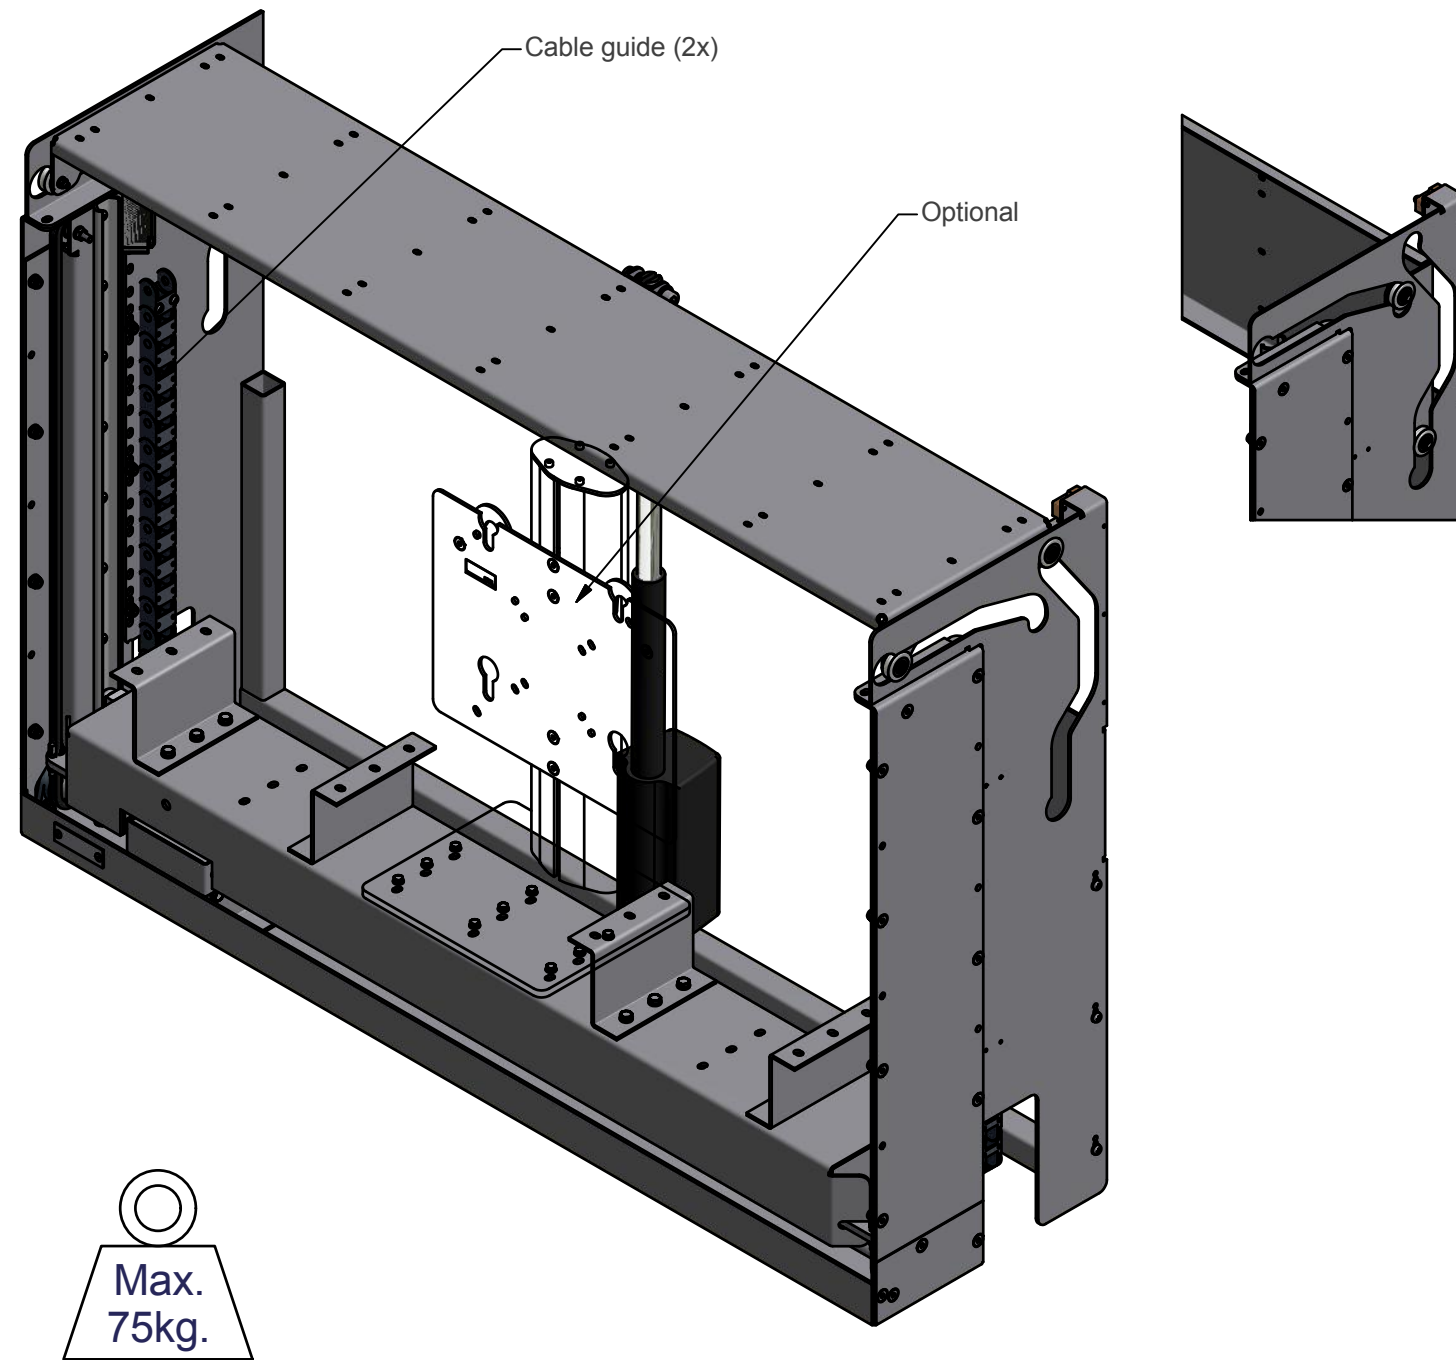

NOTE: All dimensions are ±..., in mm and subject to change

FPL BASIS								
Product number	W	D	H	W1	D1	H1	Max. strok	Optional
FPL-A (P2288)	920	202	700	800	135-30mm monitor bracket (39...)	550	550	P3069
FPL-A1 (P2294)	1120	205	700	1000	135-30mm monitor bracket (39...)	550	550	P3069
FPL-B (P2279)	1210	205	930	1090	135-30mm monitor bracket (39...)	780	780	P3079
FPL-B1 (P2295)	1410	205	930	1290	135-30mm monitor bracket (39...)	780	780	P3079
FPL-C (P2281)	1375	205	1005	1255	135-30mm monitor bracket (39...)	855	855	P3089
FPL-C1 (P2296)	1575	202	1005	1455	135-30mm monitor bracket (39...)	855	855	P3089

Dimensions are indications, not to be used for any preparations. No rights can be derived from the above dimensions.

<p>© COPYRIGHT AUDIPACK This print and the information shown thereon, is the property of AUDIPACK. It may not be delivered to others nor reproduced for general circulation without the written consent of the AUDIPACK engineering department.</p>	 <p><b>AUDIPACK</b>®</p>	<p><b>AUDIPACK</b> Industriestraat 2-4 2751 GT Moerkapelle the Netherlands Tel: +31(0)795931671 Fax: +31(0)795933115 www.audipack.com</p>
<p><b>DIMENSIONS</b></p>	<p><b>FLAT PANEL LIFT SYSTEM BASIS</b></p>	

NOTE: All dimensions are ±..., in mm and subject to change

FPL BASIS+H								
Product number	W	D	H	W1	D1	H1	Max. stroke	Optional
FPL-A1H (P2617)	1120	330	785	1000	135-30mm monitor bracket (39...)	465	550	P3069
FPL-AH (P2616)	920	349	785	800	135-30mm monitor bracket (39...)	465	550	P3069
FPL-B1H (P2619)	1410	354	1015	1290	135-30mm monitor bracket (39...)	695	780	P3079
FPL-BH (P2618)	1210	341	1015	1090	135-30mm monitor bracket (39...)	695	780	P3079
FPL-C1H (P2436)	1575	354	1090	1455	135-30mm monitor bracket (39...)	770	855	P3089
FPL-CH (P2629)	1375	354	1090	1255	135-30mm monitor bracket (39...)	770	855	P3089