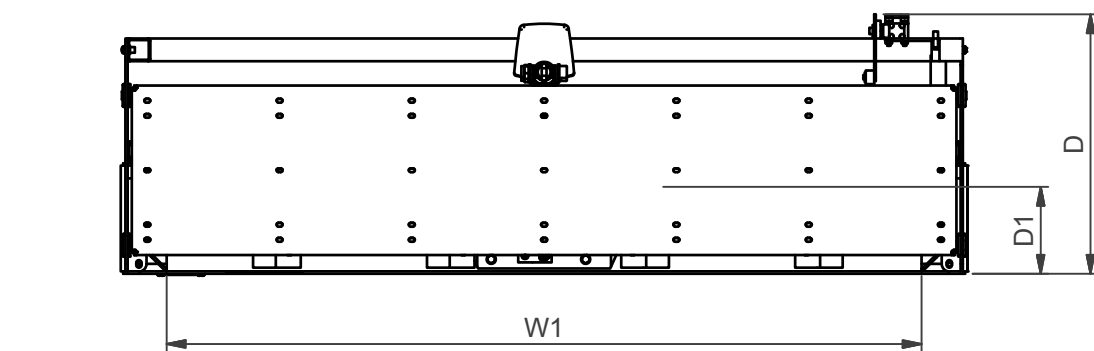

NOTE: All dimensions are ±..., in mm and subject to change

FPL BASIS+RH							
Product number	W	D	H	W1	D1	H1	Max. stroke
FPL-A1RH (P2613)	1120	343	785	1000	115-30mm monitor bracket (39...)	465	550
FPL-ARH (P2611)	920	349	785	800	135-30mm monitor bracket (39...)	465	550
FPL-B1RH (P2615)	1410	354	1015	1290	135-30mm monitor bracket (39...)	695	780
FPL-BRH (P2614)	1210	344	1015	1090	135-30mm monitor bracket (39...)	695	780
FPL-C1RH (P2634)	1575	354	1090	1455	135-30mm monitor bracket (39...)	770	855
FPL-CRH (P2633)	1375	354	1085	1255	135-30mm monitor bracket (39...)	855	855

Dimensions are indications, not to be used for any preparations. No rights can be derived from the above dimensions.

© COPYRIGHT AUDIPACK This print and the information shown thereon, is the property of AUDIPACK. It may not be delivered to others nor reproduced for general circulation without the written consent of the AUDIPACK engineering department.		AUDIPACK Industriestraat 2-4 2751 GT Moerkapelle the Netherlands Tel: +31(0)795931671 Fax: +31(0)795933115 www.audipack.com
DIMENSIONS	FLAT PANEL LIFT SYSTEM BASIS+RH