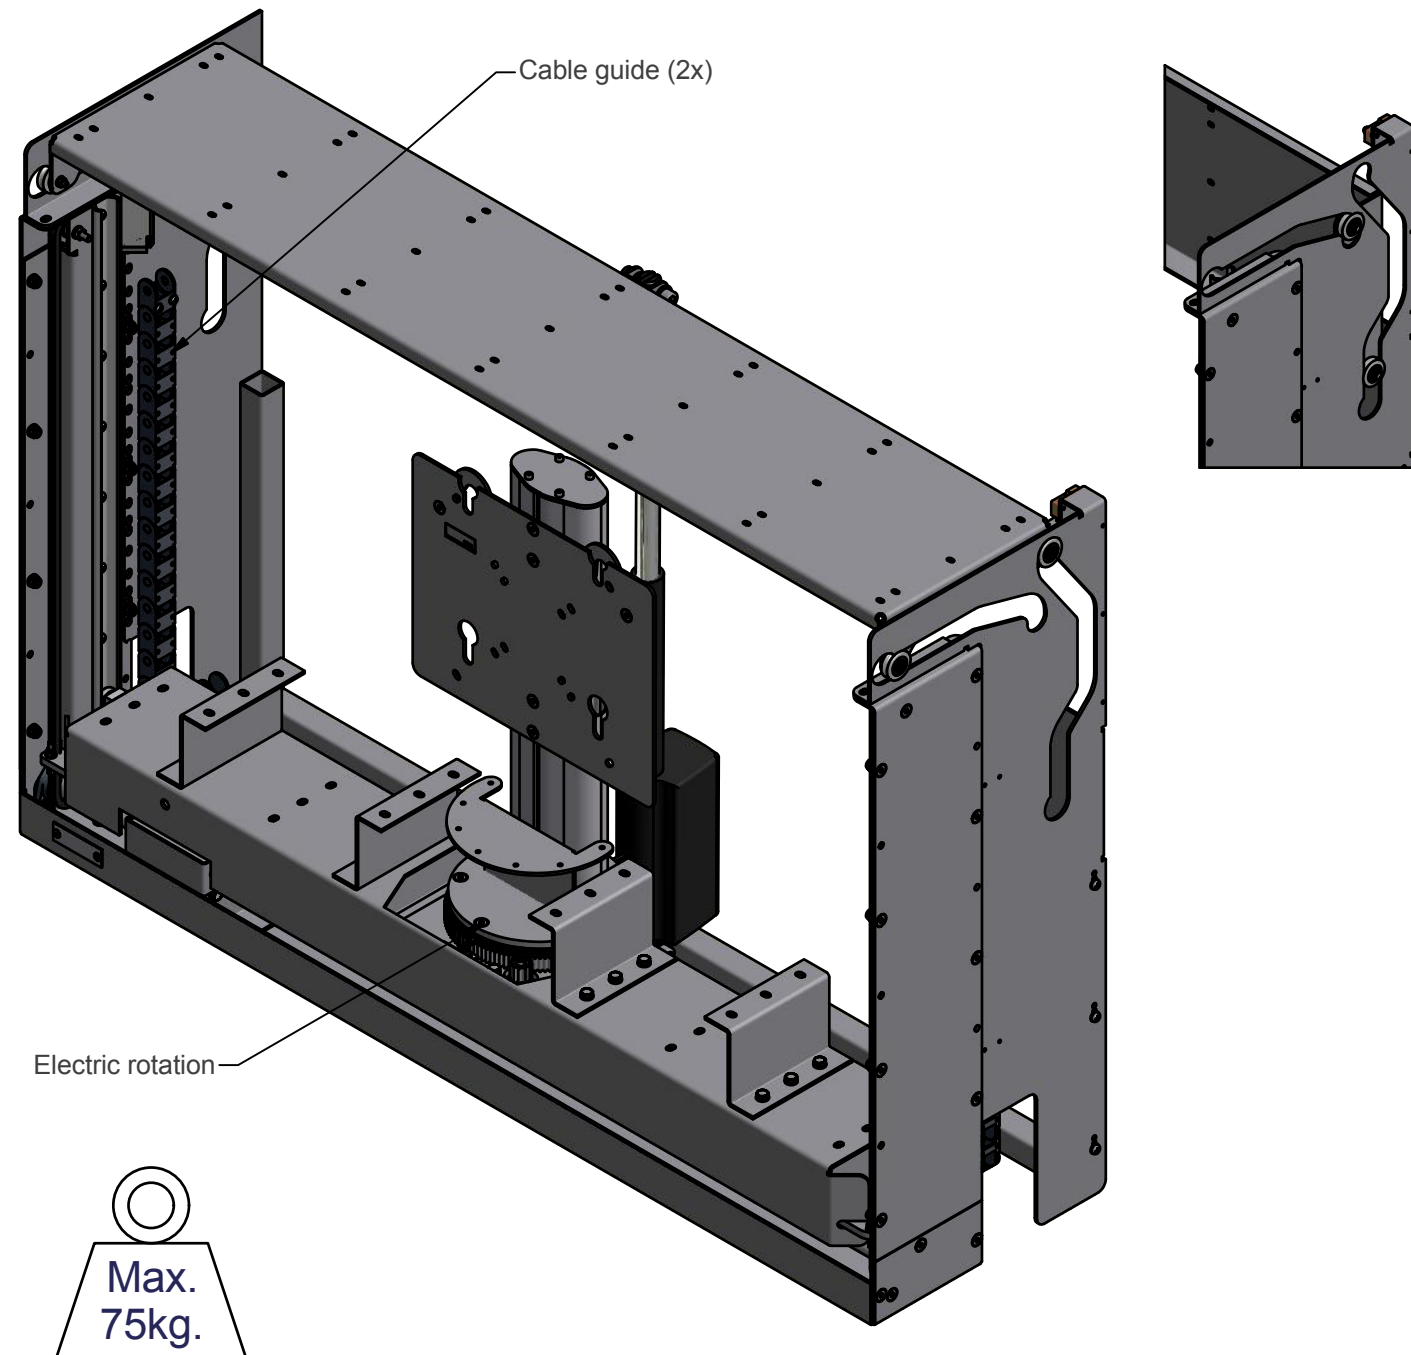

NOTE: All dimensions are ±..., in mm and subject to change

FPL BASIS+RH							
Product number	W	D	H	W1	D1	H1	Max. stroke
FPL-A1RH (P2613)	1120	343	785	1000	115-30mm monitor bracket (39...)	465	550
FPL-ARH (P2611)	920	349	785	800	135-30mm monitor bracket (39...)	465	550
FPL-B1RH (P2615)	1410	354	1015	1290	135-30mm monitor bracket (39...)	695	780
FPL-BRH (P2614)	1210	344	1015	1090	135-30mm monitor bracket (39...)	695	780
FPL-C1RH (P2634)	1575	354	1090	1455	135-30mm monitor bracket (39...)	770	855
FPL-CRH (P2633)	1375	354	1085	1255	135-30mm monitor bracket (39...)	855	855

Dimensions are indications, not to be used for any preparations. No rights can be derived from the above dimensions.

© COPYRIGHT AUDIPACK This print and the information shown thereon, is the property of AUDIPACK. It may not be delivered to others nor reproduced for general circulation without the written consent of the AUDIPACK engineering department.		AUDIPACK Industriestraat 2-4 2751 GT Moerkapelle the Netherlands Tel: +31(0)795931671 Fax: +31(0)795933115 www.audipack.com
DIMENSIONS	FLAT PANEL LIFT SYSTEM BASIS+RH