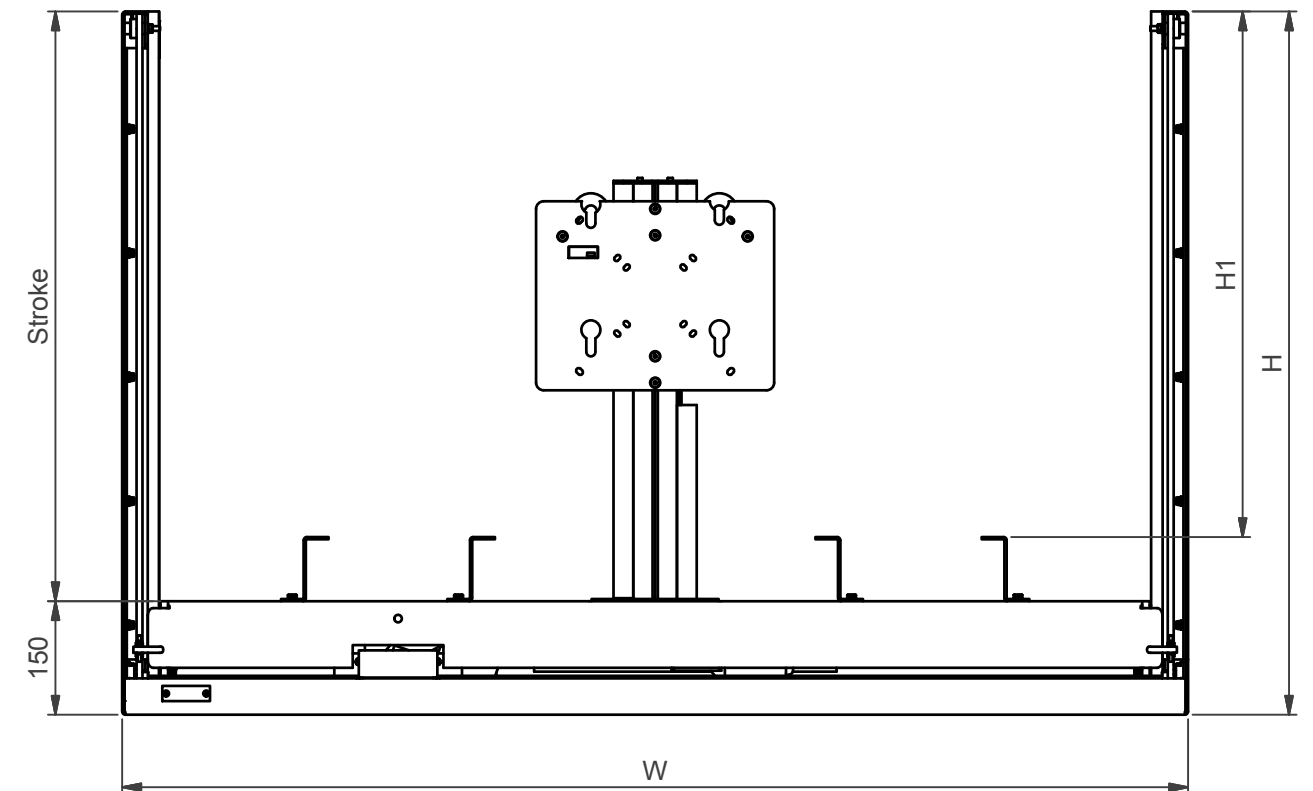

FPL BASIS + R							
Product number	W	D	H	W1	D1	H1	Max. stroke
FPL-A1R (P2482)	1120	229	700	1000	115-30mm monitor bracket (39...)	550	550
FPL-AR (P2607)	920	229	700	800	110-30mm monitor bracket (39...)	465	550
FPL-B1R (P2609)	1410	225	930	1290	115-30mm monitor bracket (39...)	695	780
FPL-BR (P2350)	1210	229	930	1090	115-30mm monitor bracket (39...)	780	780
FPL-C1R (P2632)	1575	229	1005	1455	115-30mm monitor bracket (39...)	855	855
FPL-CR (P2631)	1375	229	1005	1275	115-30mm monitor bracket (39...)	855	855

Dimensions are indications, not to be used for any preparations. No rights can be derived from the above dimensions.

NOTE: All dimensions are ±..., in mm and subject to change

© COPYRIGHT AUDIPACK This print and the information shown thereon, is the property of AUDIPACK. It may not be delivered to others nor reproduced for general circulation without the written consent of the AUDIPACK engineering department.	 AUDIPACK®	AUDIPACK Industriestraat 2-4 2751 GT Moerkapelle the Netherlands Tel: +31(0)795931671 Fax: +31(0)795933115 www.audipack.com
DIMENSIONS	FLAT PANEL LIFT SYSTEM BASIS+R