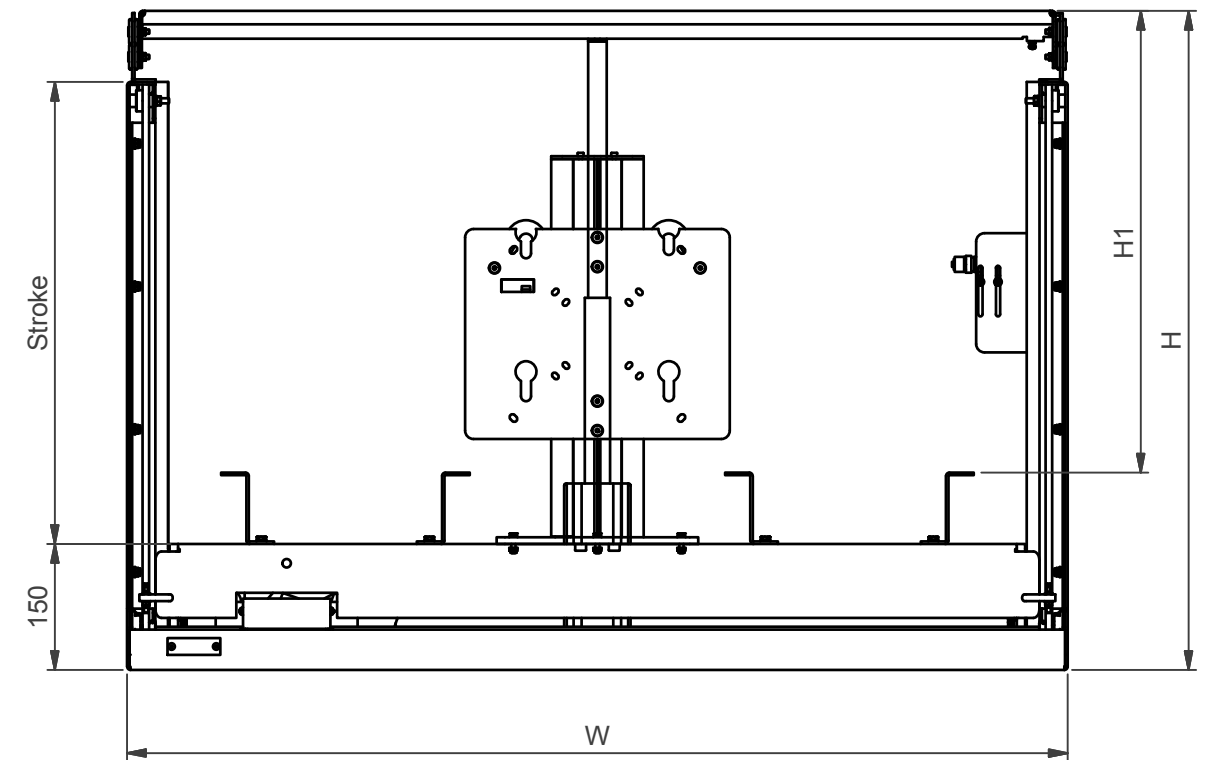

NOTE: All dimensions are ±..., in mm and subject to change

FPL BASIS								
Product number	W	D	H	W1	D1	H1	Max. strok	Optional
FPL-A (P2288)	920	202	700	800	135-30mm monitor bracket (39...)	550	550	P3069
FPL-A1 (P2294)	1120	205	700	1000	135-30mm monitor bracket (39...)	550	550	P3069
FPL-B (P2279)	1210	205	930	1090	135-30mm monitor bracket (39...)	780	780	P3079
FPL-B1 (P2295)	1410	205	930	1290	135-30mm monitor bracket (39...)	780	780	P3079
FPL-C (P2281)	1375	205	1005	1255	135-30mm monitor bracket (39...)	855	855	P3089
FPL-C1 (P2296)	1575	202	1005	1455	135-30mm monitor bracket (39...)	855	855	P3089

Dimensions are indications, not to be used for any preparations. No rights can be derived from the above dimensions.

<p>© COPYRIGHT AUDIPACK This print and the information shown thereon, is the property of AUDIPACK. It may not be delivered to others nor reproduced for general circulation without the written consent of the AUDIPACK engineering department.</p>	 <p><b>AUDIPACK</b>®</p>	<p><b>AUDIPACK</b> Industriestraat 2-4 2751 GT Moerkapelle the Netherlands Tel: +31(0)795931671 Fax: +31(0)795933115 www.audipack.com</p>
<p><b>DIMENSIONS</b></p>	<p><b>FLAT PANEL LIFT SYSTEM BASIS</b></p>	

NOTE: All dimensions are ±..., in mm and subject to change

FPL BASIS+H								
Product number	W	D	H	W1	D1	H1	Max. stroke	Optional
FPL-A1H (P2617)	1120	330	785	1000	135-30mm monitor bracket (39...)	465	550	P3069
FPL-AH (P2616)	920	349	785	800	135-30mm monitor bracket (39...)	465	550	P3069
FPL-B1H (P2619)	1410	354	1015	1290	135-30mm monitor bracket (39...)	695	780	P3079
FPL-BH (P2618)	1210	341	1015	1090	135-30mm monitor bracket (39...)	695	780	P3079
FPL-C1H (P2436)	1575	354	1090	1455	135-30mm monitor bracket (39...)	770	855	P3089
FPL-CH (P2629)	1375	354	1090	1255	135-30mm monitor bracket (39...)	770	855	P3089