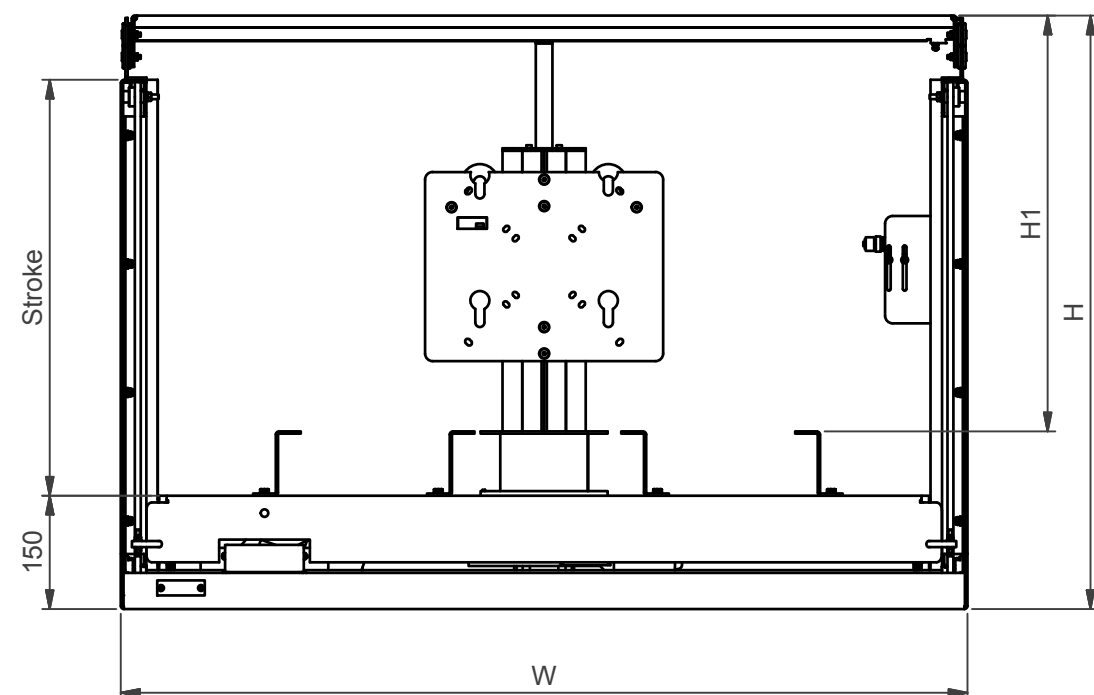

NOTE: All dimensions are ±..., in mm and subject to change

FPL BASIS+RH							
Product number	W	D	H	W1	D1	H1	Max. stroke
FPL-A1RH (P2613)	1120	343	785	1000	115-30mm monitor bracket (39...)	465	550
FPL-ARH (P2611)	920	349	785	800	135-30mm monitor bracket (39...)	465	550
FPL-B1RH (P2615)	1410	354	1015	1290	135-30mm monitor bracket (39...)	695	780
FPL-BRH (P2614)	1210	344	1015	1090	135-30mm monitor bracket (39...)	695	780
FPL-C1RH (P2634)	1575	354	1090	1455	135-30mm monitor bracket (39...)	770	855
FPL-CRH (P2633)	1375	354	1085	1255	135-30mm monitor bracket (39...)	855	855

Dimensions are indications, not to be used for any preparations. No rights can be derived from the above dimensions.

© COPYRIGHT AUDIPACK This print and the information shown thereon, is the property of AUDIPACK. It may not be delivered to others nor reproduced for general circulation without the written consent of the AUDIPACK engineering department.		AUDIPACK Industriestraat 2-4 2751 GT Moerkapelle the Netherlands Tel: +31(0)795931671 Fax: +31(0)795933115 www.audipack.com
DIMENSIONS	FLAT PANEL LIFT SYSTEM BASIS+RH