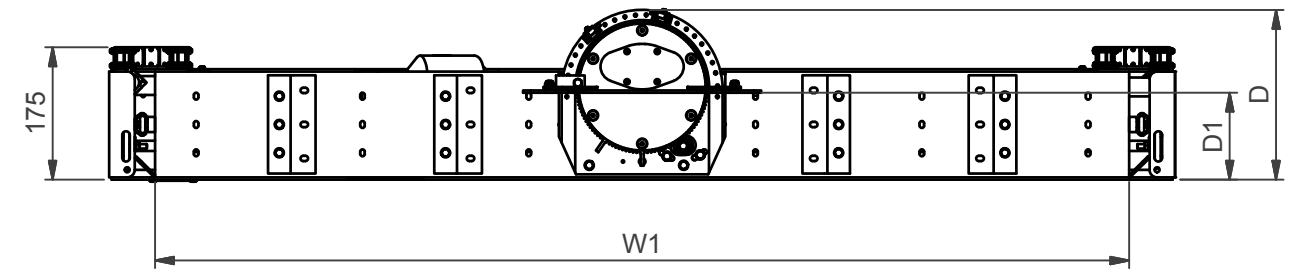

FPL BASIS + R							
Product number	W	D	H	W1	D1	H1	Max. stroke
FPL-A1R (P2482)	1120	229	700	1000	115-30mm monitor bracket (39...)	550	550
FPL-AR (P2607)	920	229	700	800	110-30mm monitor bracket (39...)	465	550
FPL-B1R (P2609)	1410	225	930	1290	115-30mm monitor bracket (39...)	695	780
FPL-BR (P2350)	1210	229	930	1090	115-30mm monitor bracket (39...)	780	780
FPL-C1R (P2632)	1575	229	1005	1455	115-30mm monitor bracket (39...)	855	855
FPL-CR (P2631)	1375	229	1005	1275	115-30mm monitor bracket (39...)	855	855

Dimensions are indications, not to be used for any preparations. No rights can be derived from the above dimensions.

NOTE: All dimensions are ±..., in mm and subject to change

© COPYRIGHT AUDIPACK This print and the information shown thereon, is the property of AUDIPACK. It may not be delivered to others nor reproduced for general circulation without the written consent of the AUDIPACK engineering department.	 AUDIPACK®	AUDIPACK Industriestraat 2-4 2751 GT Moerkapelle the Netherlands Tel: +31(0)795931671 Fax: +31(0)795933115 www.audipack.com
DIMENSIONS	FLAT PANEL LIFT SYSTEM BASIS+R