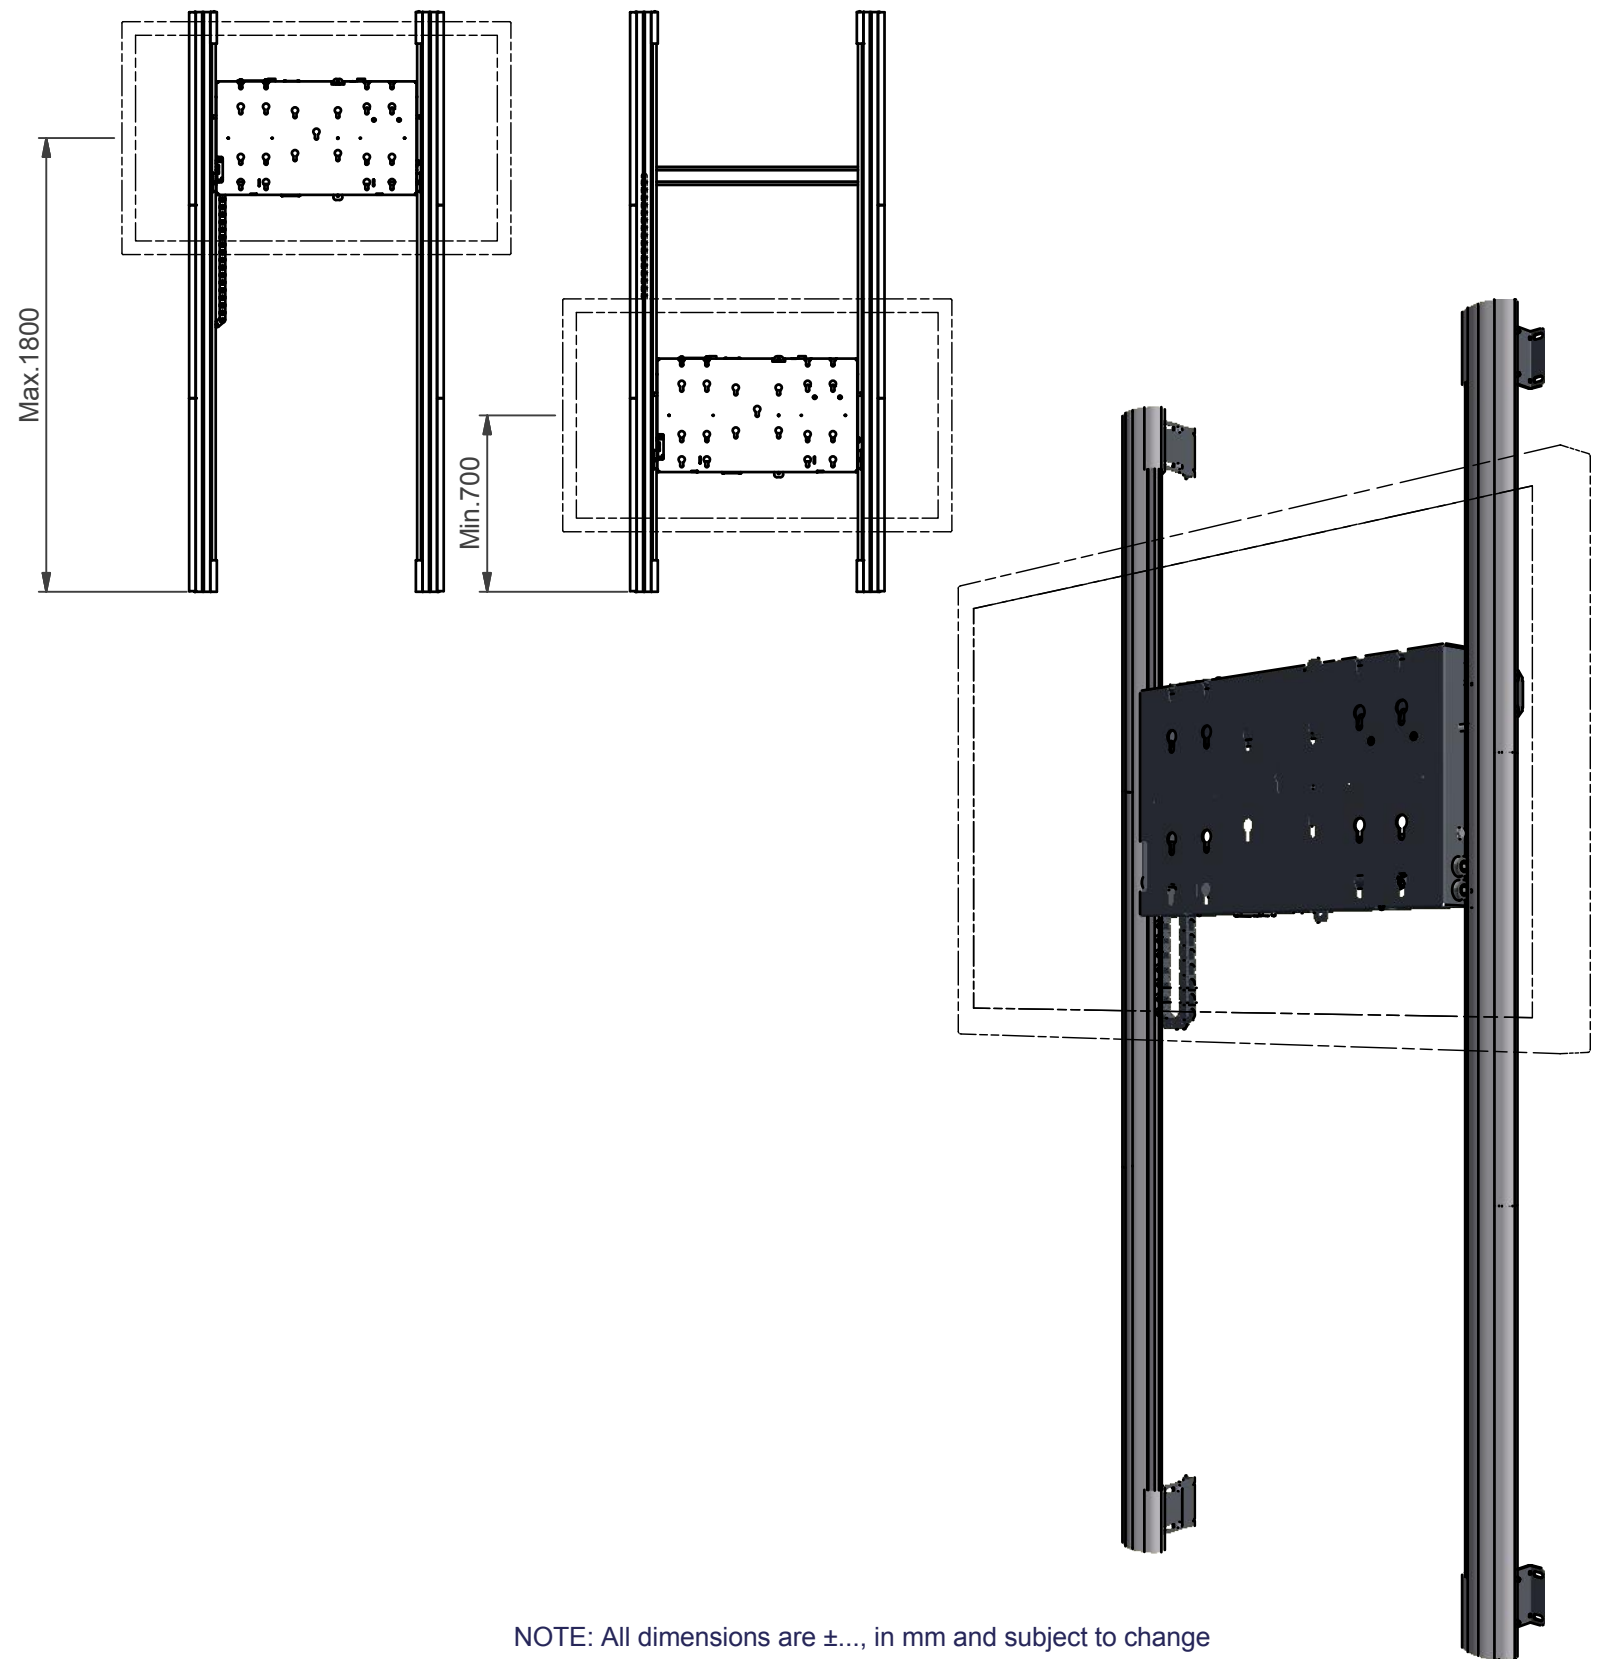

Power supply 230 volt
 Max. load 160 Kg
 Standard :L&S5 mounting interface, VESA 600x400, VESA 600x200, VESA 400x400 & VESA 400x200.
 (Remote controlled optional)
 Screen height adjustable over total column length

Suitable for:
 -Floor + wall mounting
 -Wall mounting
 -Floor to ceiling mounting

Dimensions are indications, not to be used for any preparations. No rights can be derived from the above dimensions.

NOTE: All dimensions are ±..., in mm and subject to change