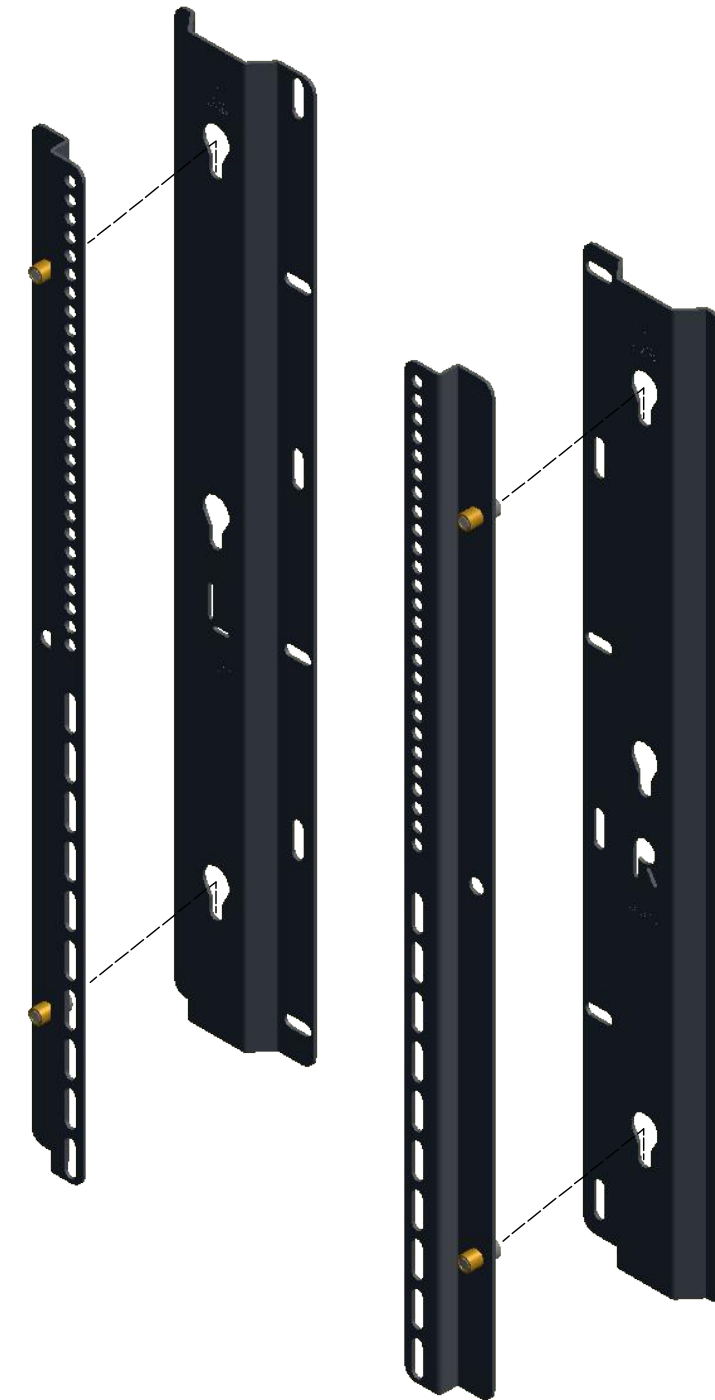

Max.
250 kg.

NOTE: All dimensions are ±..., in mm and subject to change

<p>© COPYRIGHT AUDIPACK This print and the information shown thereon, is the property of AUDIPACK. It may not be delivered to others nor reproduced for general circulation without the written consent of the AUDIPACK engineering department.</p>	 <p>AUDIPACK[®]</p>	<p>AUDIPACK Industriestraat 2-4 2751 GT Moerkapelle the Netherlands Tel: +31(0)795931671 Fax: +31(0)795933115 www.audipack.com</p>
<p>PRESENTATION</p>	<p>392585 LARGE FLAT PANEL WALL MOUNT</p>	

Dimensions are indications, not to be used for any preparations. No rights can be derived from the above dimensions.

10-1-2011