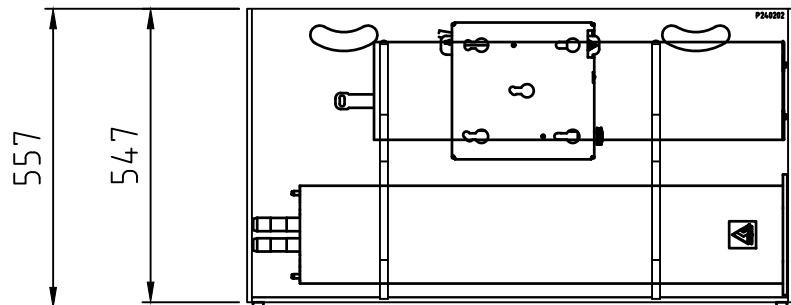

1 2 3 4 5 6

A

A

1017

B

B

156

C

C

D

D

Transport crate for 390975 columns incl. 390951 mounting head

1 2 3 4 5 6

 <b>AUDIPACK</b> <small>Industriestraat 2 2251 GT Hoeragapelle The Netherlands tel. +31(0)795931671 fax. +31(0)795933115 www.Audipack.com</small>	<b>Material:</b> Treatment:	<b>TOLERANCES, UNLESS NOTED OTHERWISE:</b> ISO 2768-m
	Drawn by: <b>Julian</b> Date: <b>07-10-2024</b> Checked by: Appr. by:	Sheet: 1 of 1    Scale: 1:15    Format: A4
<small>© COPYRIGHT AUDIPACK This print and the information shown thereon, is the property of AUDIPACK. If any not be delivered to others nor reproduced for general circulation without the written consent of the AUDIPACK engineering department</small>	<b>Description:</b> <b>Kratje voor 390975 profielen incl. 390951</b>	<b>Part Number:</b> <b>P240202</b>