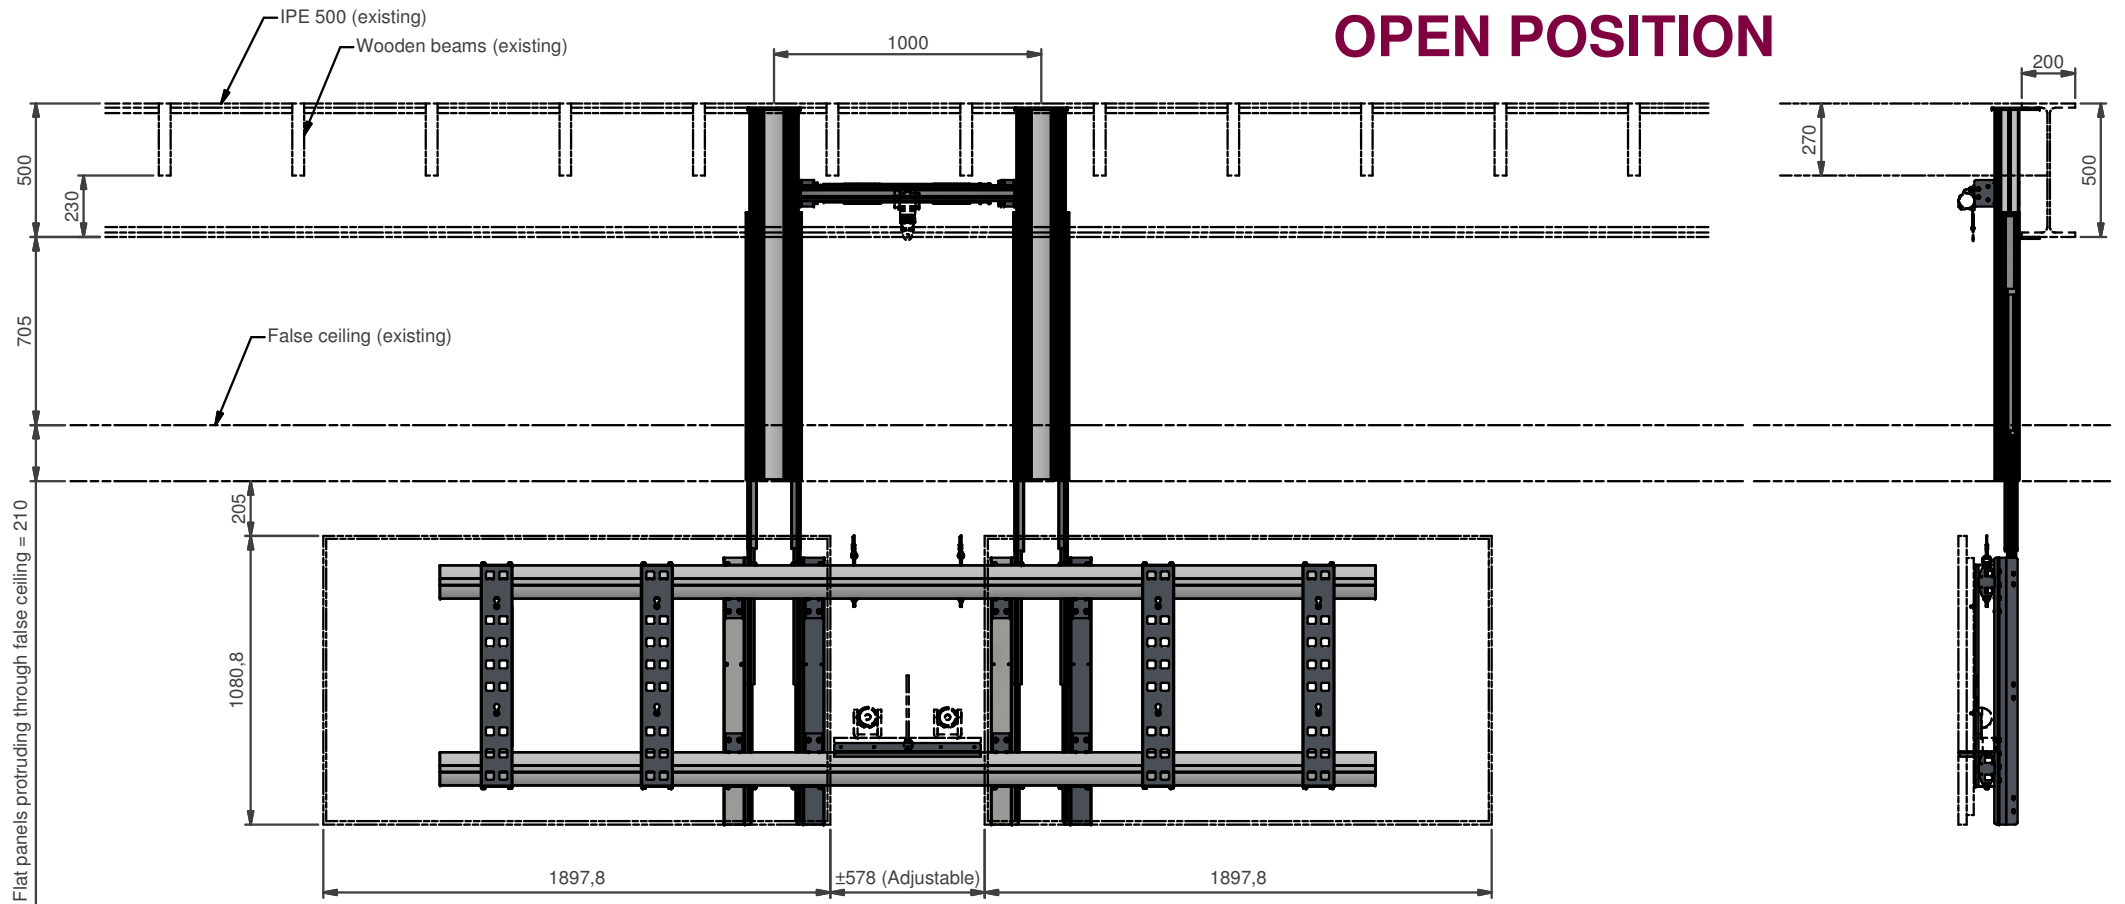

NOTE: All dimensions are ±..., in mm and subject to change

© COPYRIGHT AUDIPACK
This print and the information shown
thereon, is the property of
AUDIPACK.
It may not be delivered to others nor
reproduced for general circulation
without the written consent of the
AUDIPACK engineering department.

AUDIPACK
Industriestraat 2-4
2751 GT Moerkapelle
the Netherlands
Tel: +31(0)795931671
Fax: +31(0)795933115
www.audipack.com

PRESENTATION
P220307

CEILING LIFT