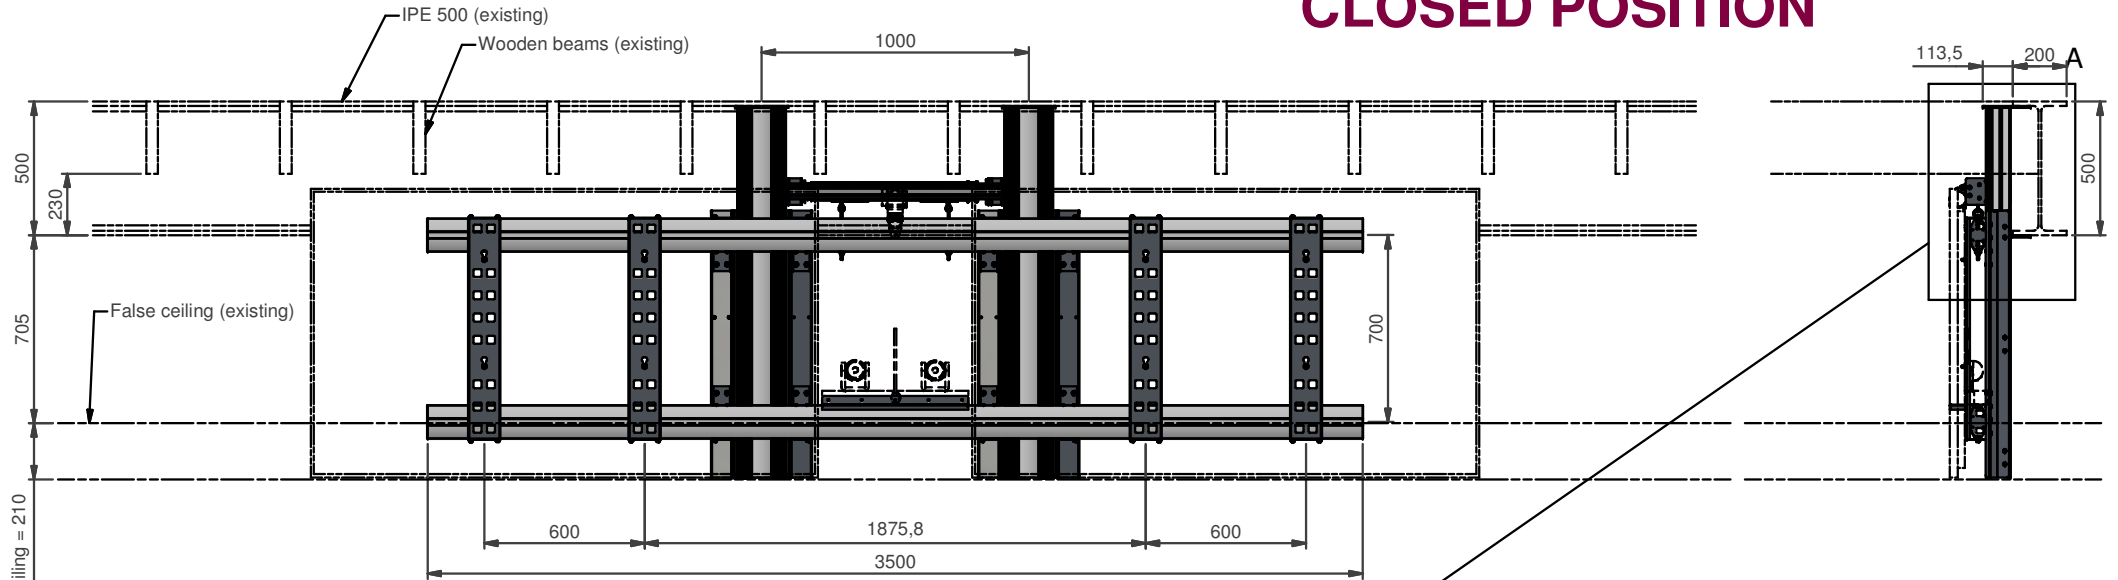

CLOSED POSITION

Flat panels protruding through false ceiling = 210

NOTE: All dimensions are \pm ..., in mm and subject to change

© COPYRIGHT AUDIPACK
This print and the information shown
thereon, is the property of
AUDIPACK.
It may not be delivered to others nor
reproduced for general circulation
without the written consent of the
AUDIPACK engineering department.