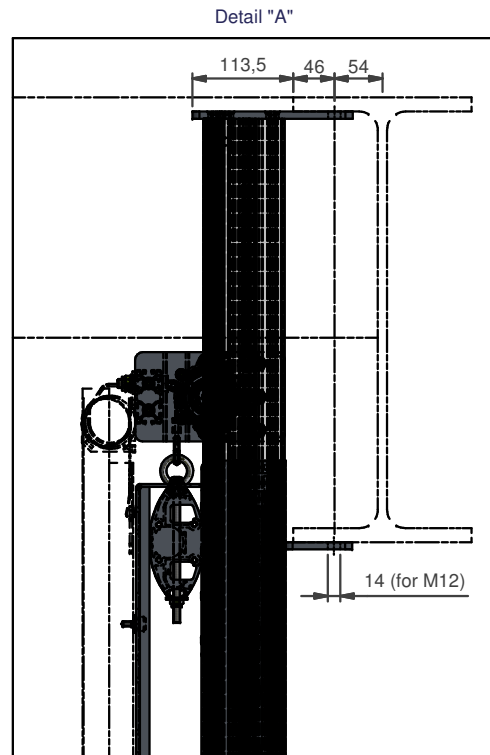

CLOSED POSITION

Flat panels protruding through false ceiling = 210

NOTE: All dimensions are \pm ..., in mm and subject to change

© COPYRIGHT AUDIPACK
This print and the information shown
thereon, is the property of
AUDIPACK.
It may not be delivered to others nor
reproduced for general circulation
without the written consent of the
AUDIPACK engineering department.