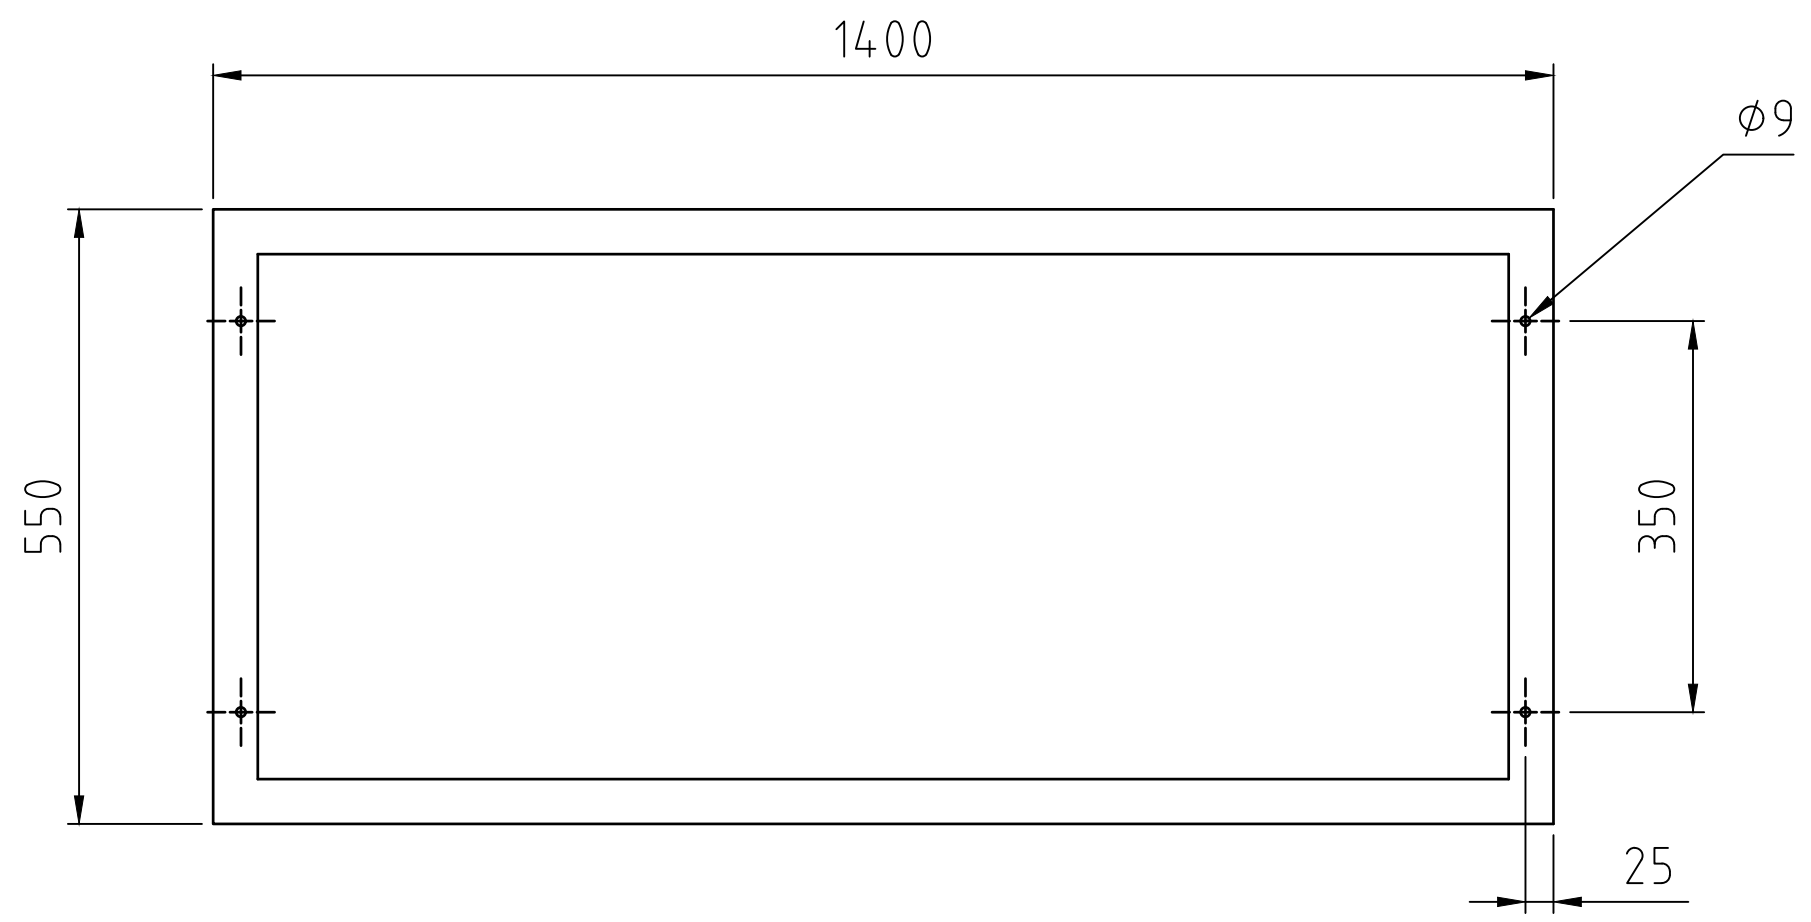

D

Max. load 200 Kg
 Max. height 1200 mm
 Min height 180 mm

 AUDIPACK <small>© COPYRIGHT AUDIPACK This print and the information shown thereon, is the property of AUDIPACK. It may not be delivered to others nor reproduced for general circulation without the written consent of the AUDIPACK engineering department.</small>	AUDIPACK <small>Industriestraat 2 2751 GT Meerkapelle the Netherlands tel. +31(0)795931671 fax. +31(0)795933115 www.audipack.com</small>	Material: Treatment: RAL 9005	TOLERANCES, UNLESS NOTED OTHERWISE: ISO 2768-m
	Name: Juul Date: 04-07-2019	Drawn by: Checked by: Appr. by:	Scale: 1:10 Format: A4'
Description: Lift system			Part Number: M-1-1200