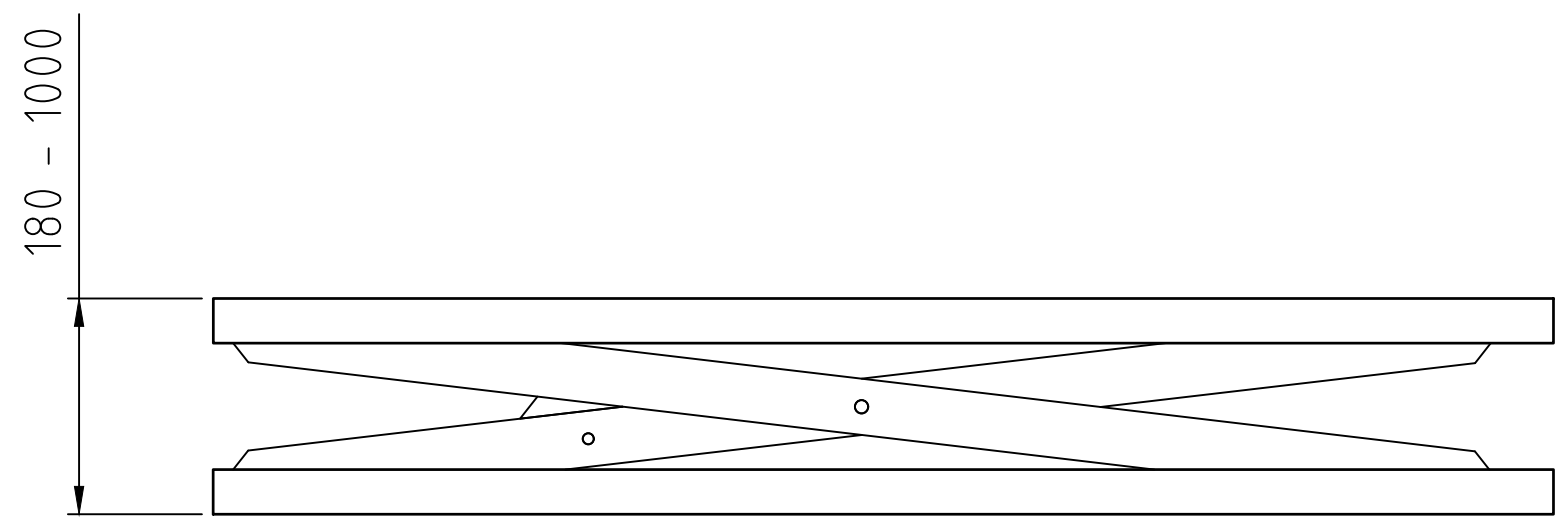

D

Max. load 200 Kg
 Max. height 1200 mm
 Min height 180 mm

 AUDIPACK <small>© COPYRIGHT AUDIPACK This print and the information shown thereon, is the property of AUDIPACK. It may not be delivered to others nor reproduced for general circulation without the written consent of the AUDIPACK engineering department.</small>	AUDIPACK <small>Industriestraat 2 2751 GT Meerkapelle the Netherlands tel. +31(0)795931671 fax. +31(0)795933115 www.audipack.com</small>	Material: Treatment: RAL 9005	TOLERANCES, UNLESS NOTED OTHERWISE: ISO 2768-m
	Name: Juul Date: 04-07-2019	Drawn by: Checked by: Appr. by:	Scale: 1:10 Format: A4'
Description: Lift system			Part Number: M-1-1200