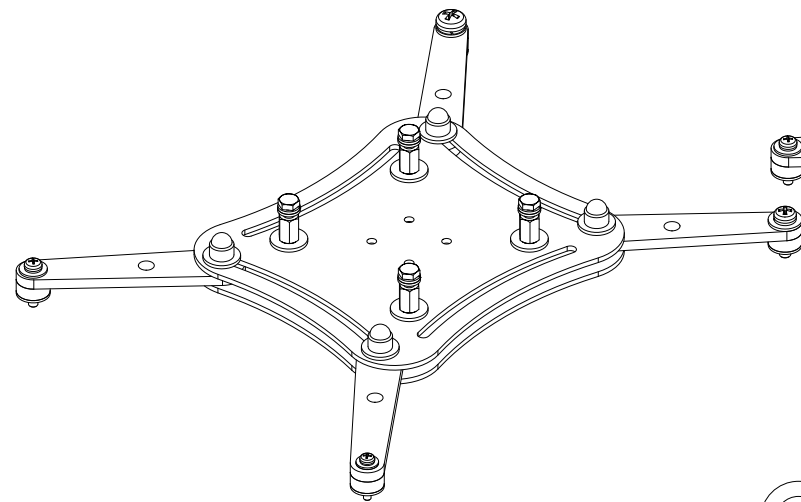

WITH STUDS

FOR CEILINGLIFTS, STACKFRAMES EN MIRRORKITS

FOR TUBESETS

360° ORIENTATION

NOTE: All dimensions are ±..., in mm and subject to change

© COPYRIGHT AUDIPACK
This print and the information shown thereon, is the property of AUDIPACK.
It may not be delivered to others nor reproduced for general circulation without the written consent of the AUDIPACK engineering department.