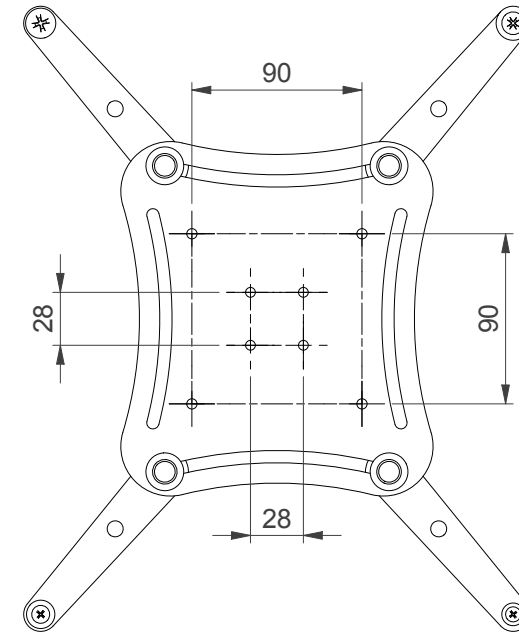

WITH STUDS

FOR CEILINGLIFTS, STACKFRAMES EN MIRRORKITS

FOR TUBESETS

360° ORIENTATION

NOTE: All dimensions are ±..., in mm and subject to change

© COPYRIGHT AUDIPACK
This print and the information shown thereon, is the property of AUDIPACK.
It may not be delivered to others nor reproduced for general circulation without the written consent of the AUDIPACK engineering department.