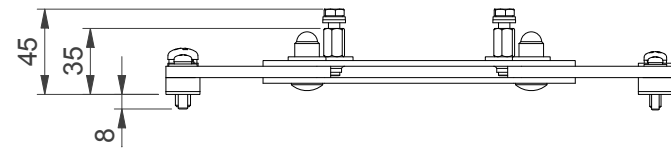

WITH STUDS

FOR CEILINGLIFTS, STACKFRAMES EN MIRRORKITS

FOR TUBESETS

360° ORIENTATION

NOTE: All dimensions are ±..., in mm and subject to change

© COPYRIGHT AUDIPACK
This print and the information shown thereon, is the property of AUDIPACK.
It may not be delivered to others nor reproduced for general circulation without the written consent of the AUDIPACK engineering department.