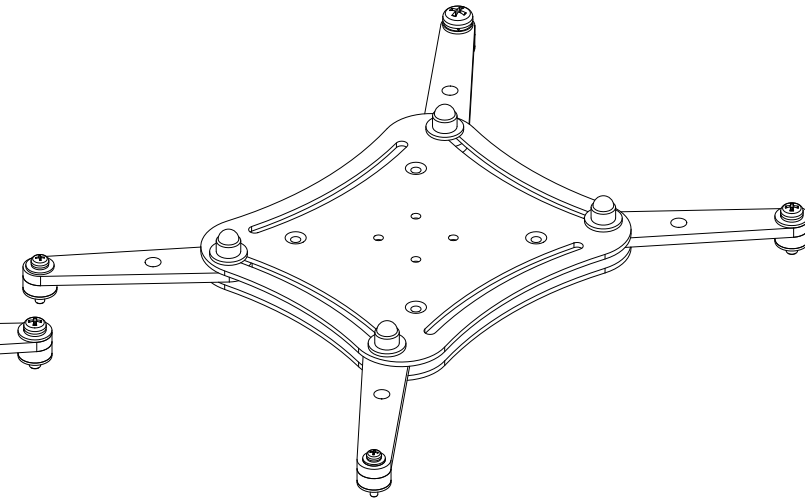

WITH STUDS

FOR CEILINGLIFTS, STACKFRAMES EN MIRRORKITS

FOR TUBESETS

360° ORIENTATION

NOTE: All dimensions are ±..., in mm and subject to change

© COPYRIGHT AUDIPACK
This print and the information shown thereon, is the property of AUDIPACK.
It may not be delivered to others nor reproduced for general circulation without the written consent of the AUDIPACK engineering department.