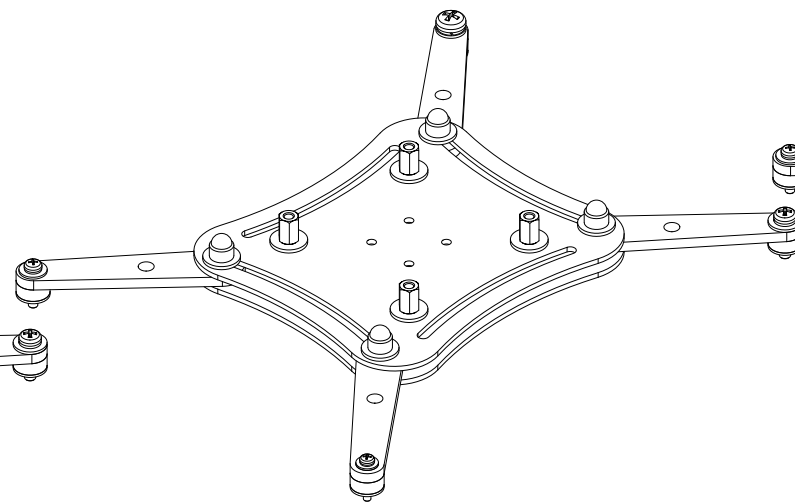

WITH STUDS

FOR CEILINGLIFTS, STACKFRAMES EN MIRRORKITS

FOR TUBESETS

360° ORIENTATION

NOTE: All dimensions are ±..., in mm and subject to change

© COPYRIGHT AUDIPACK
This print and the information shown thereon, is the property of AUDIPACK.
It may not be delivered to others nor reproduced for general circulation without the written consent of the AUDIPACK engineering department.