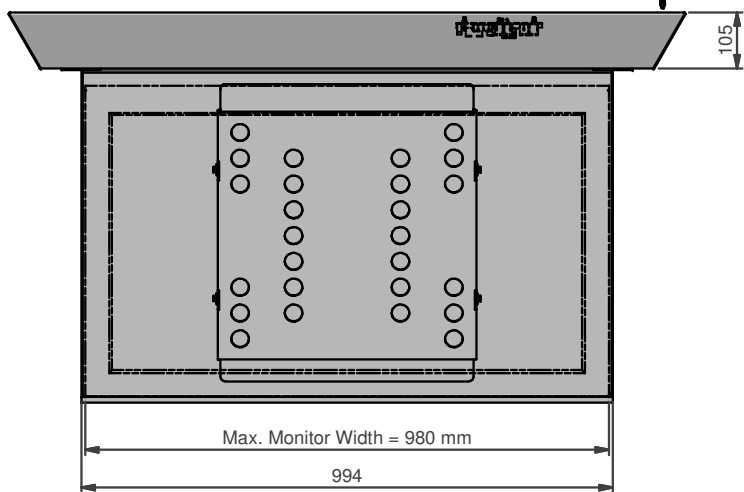

Take into account a clearance of 200 mm for service and maintenance

Standard VESA  
 100X200  
 200X200  
 200X300  
 200X400  
 400X300  
 400X400

NOTE: All dimensions are ±..., in mm and subject to change

Suitable for screens up to 32 inch  
 Max. load: 20 Kg  
 Power supply: 100-240VAC/5A 50/60 Hz

Dimensions are indications, not to be used for any preparations. No rights can be derived from the above dimensions.