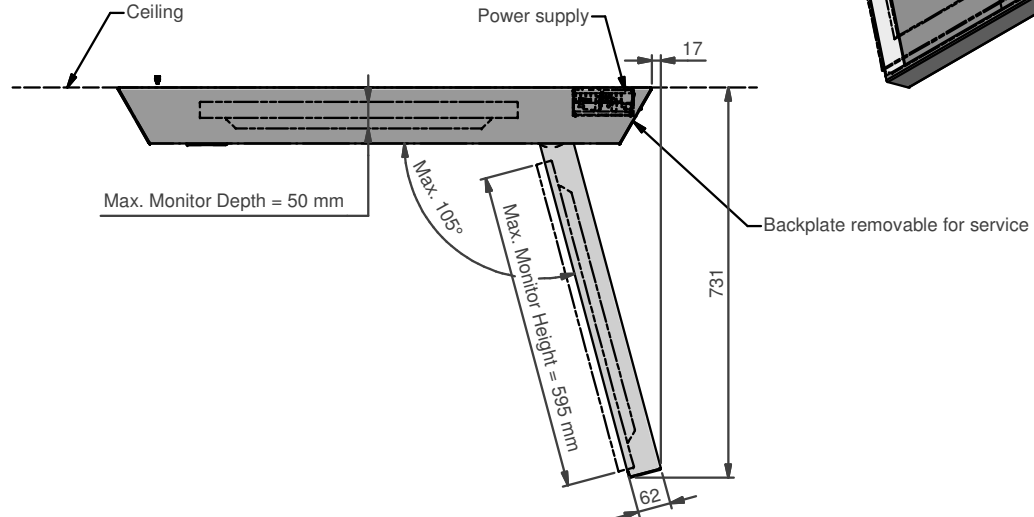

Take into account a clearance of 200 mm for service and maintenance

Standard VESA  
 100X200  
 200X200  
 200X300  
 200X400  
 400X300  
 400X400

NOTE: All dimensions are ±..., in mm and subject to change

Suitable for screens up to 32 inch  
 Max. load: 20 Kg  
 Power supply: 100-240VAC/5A 50/60 Hz

Dimensions are indications, not to be used for any preparations. No rights can be derived from the above dimensions.