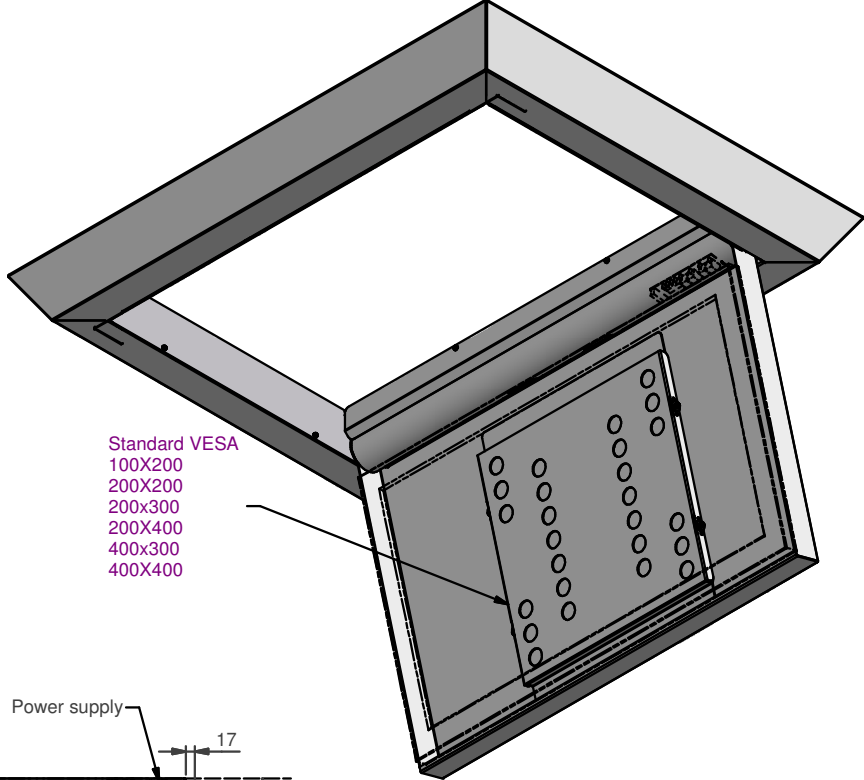

Take into account a clearance of 200 mm for service and maintenance

Standard VESA  
 100X200  
 200X200  
 200X300  
 200X400  
 400X300  
 400X400

NOTE: All dimensions are ±..., in mm and subject to change

Suitable for screens up to 32 inch  
 Max. load: 20 Kg  
 Power supply: 100-240VAC/5A 50/60 Hz

Dimensions are indications, not to be used for any preparations. No rights can be derived from the above dimensions.