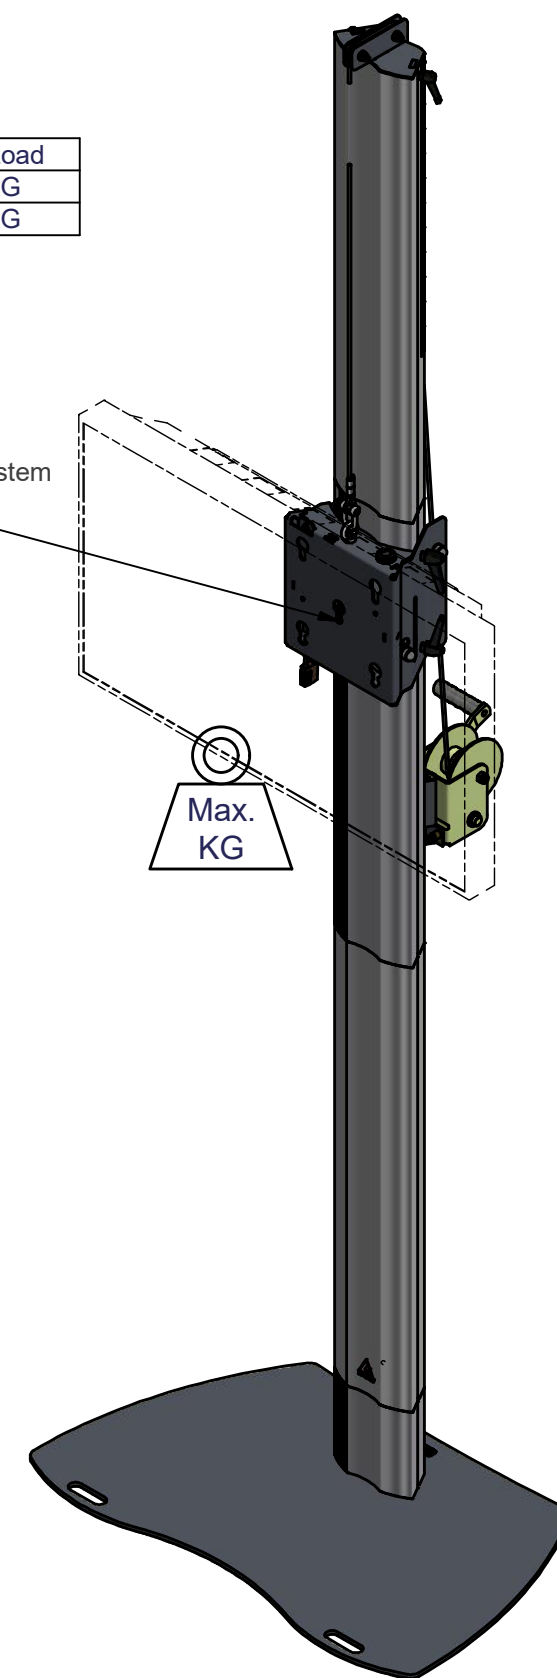

| Type | A | B | H | H1 | Max. Load |
|--------|--------|--------|---------|---------|-----------|
| 390966 | 900 mm | 560 mm | 1787 mm | 2937 mm | 60 KG |
| 390968 | 900 mm | 700 mm | 1180 mm | 2062 mm | 60 KG |

L&S 5 Mounting System

NOTE: All dimensions are ±..., in mm and subject to change

| | |
|---|---|
| <p>© COPYRIGHT AUDIPACK This print and the information shown thereon, is the property of AUDIPACK. It may not be delivered to others nor reproduced for general circulation without the written consent of the AUDIPACK engineering department.</p> |  <p>AUDIPACK Industriestraat 2-4 2751 GT Moerkapelle the Netherlands Tel: +31(0)795931671 Fax: +31(0)795933115 www.audipack.com</p> |
| <p>PRESENTATION</p> | <p>STACK-LIFT</p> |