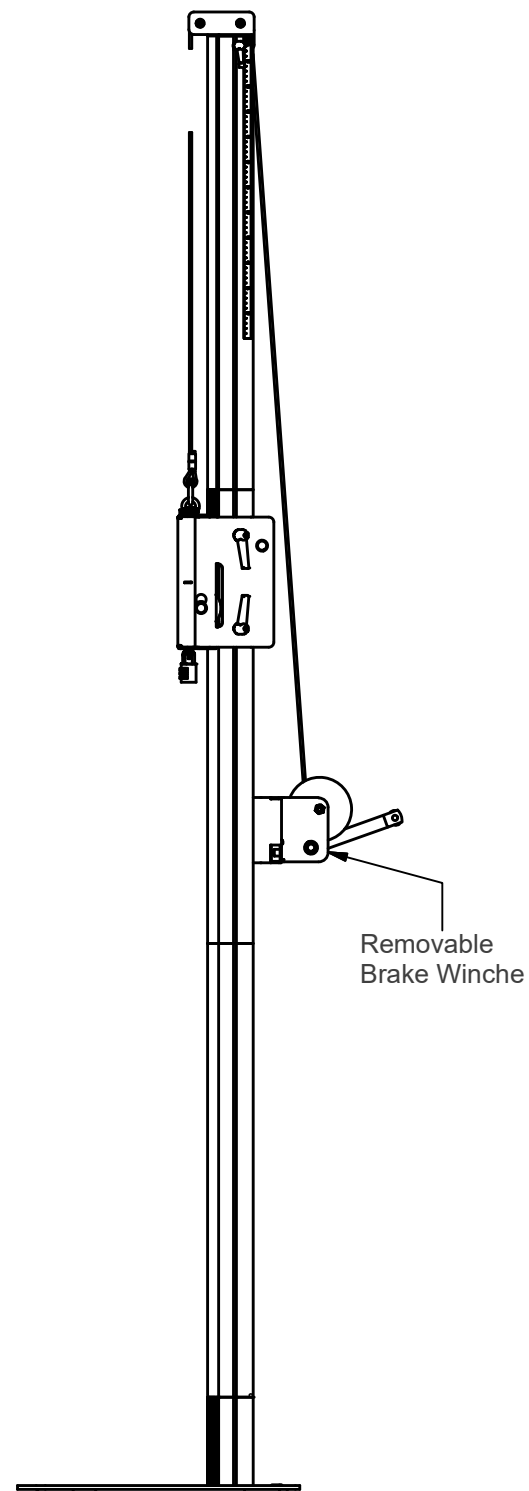

| Type | A | B | H | H1 | Max. Load |
|--------|--------|--------|---------|---------|-----------|
| 390966 | 900 mm | 560 mm | 1787 mm | 2937 mm | 60 KG |
| 390968 | 900 mm | 700 mm | 1180 mm | 2062 mm | 60 KG |

L&S 5 Mounting System

NOTE: All dimensions are ±..., in mm and subject to change

| | |
|---|---|
| <p>© COPYRIGHT AUDIPACK This print and the information shown thereon, is the property of AUDIPACK. It may not be delivered to others nor reproduced for general circulation without the written consent of the AUDIPACK engineering department.</p> |  <p>AUDIPACK Industriestraat 2-4 2751 GT Moerkapelle the Netherlands Tel: +31(0)795931671 Fax: +31(0)795933115 www.audipack.com</p> |
| <p>PRESENTATION</p> | <p>STACK-LIFT</p> |