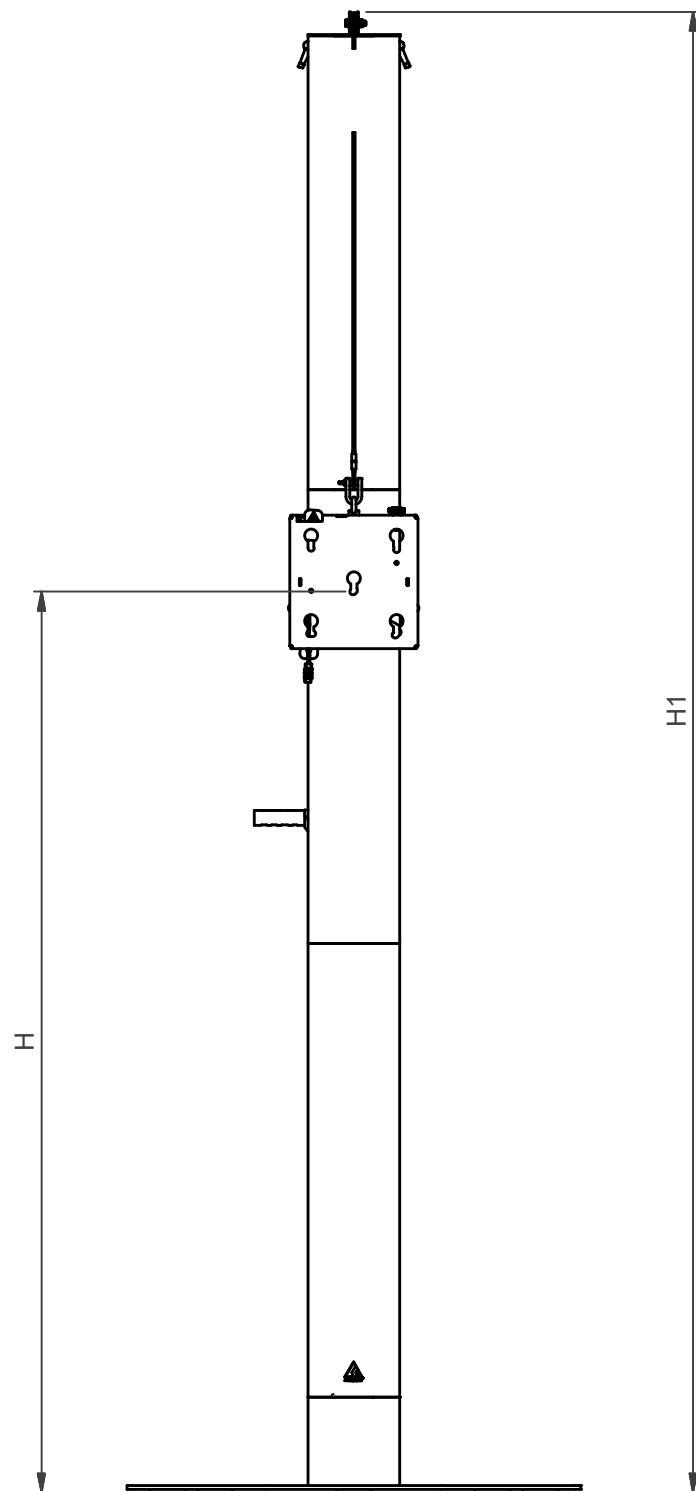

| Type | A | B | H | H1 | Max. Load |
|--------|--------|--------|---------|---------|-----------|
| 390966 | 900 mm | 560 mm | 1787 mm | 2937 mm | 60 KG |
| 390968 | 900 mm | 700 mm | 1180 mm | 2062 mm | 60 KG |

L&S 5 Mounting System

NOTE: All dimensions are ±..., in mm and subject to change

| | |
|---|---|
| <p>© COPYRIGHT AUDIPACK This print and the information shown thereon, is the property of AUDIPACK. It may not be delivered to others nor reproduced for general circulation without the written consent of the AUDIPACK engineering department.</p> |  <p>AUDIPACK Industriestraat 2-4 2751 GT Moerkapelle the Netherlands Tel: +31(0)795931671 Fax: +31(0)795933115 www.audipack.com</p> |
| <p>PRESENTATION</p> | <p>STACK-LIFT</p> |

Dimensions are indications, not to be used for any preparations. No rights can be derived from the above dimensions.