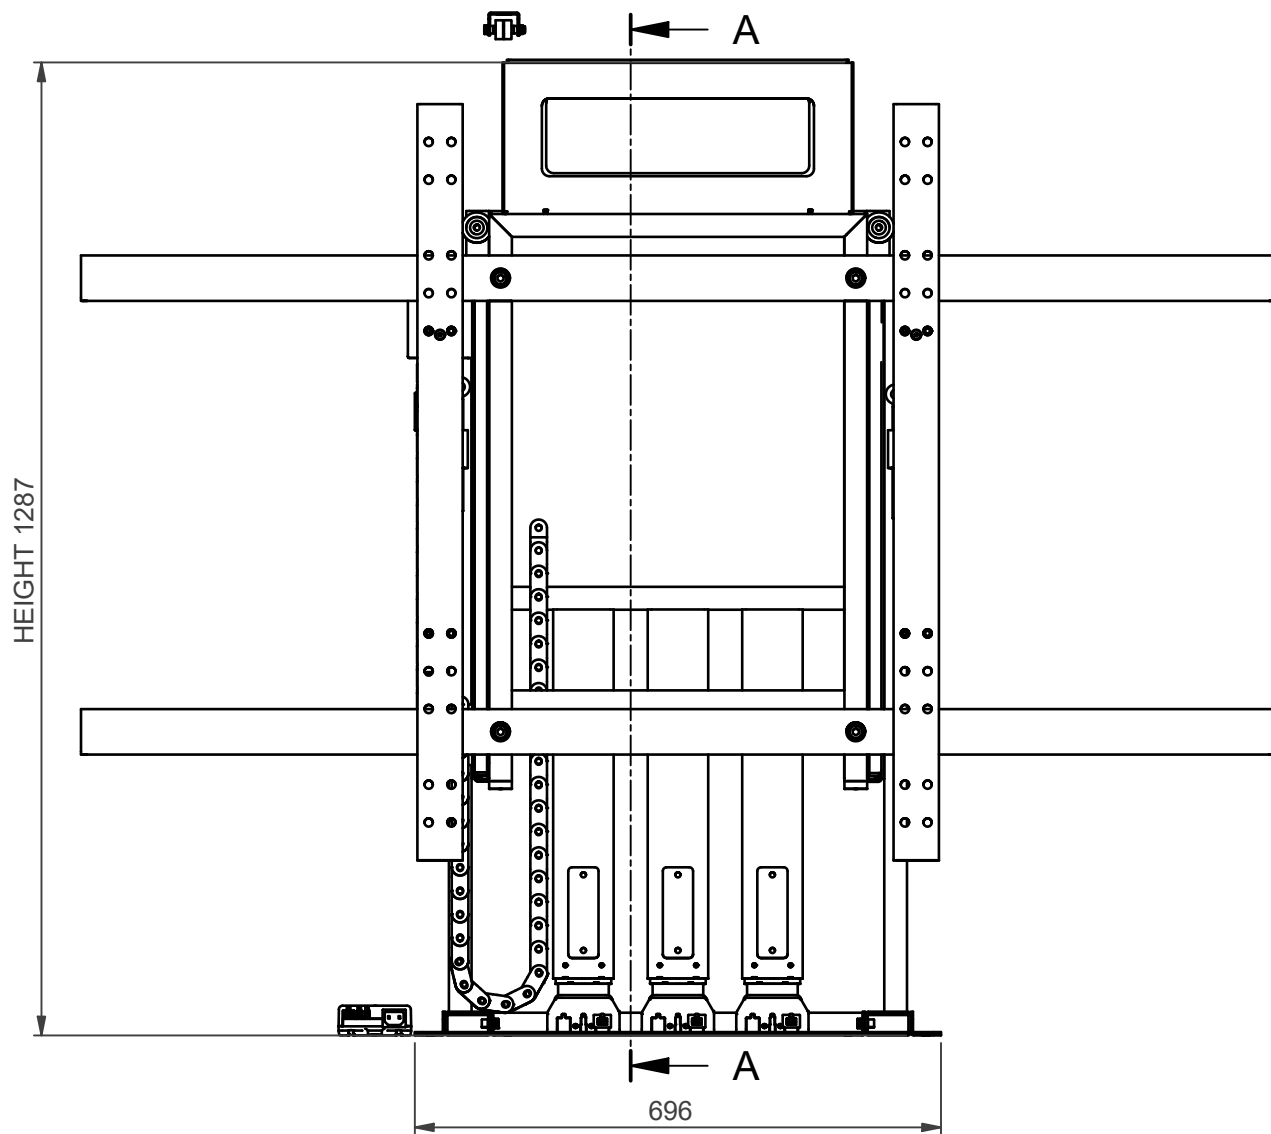

MAXIMUM STROKE = 1300 mm

Section A-A ( 1 : 10 )

NOTE: All dimensions are ±..., in mm and subject to change

© COPYRIGHT AUDIPACK  
This print and the information shown  
thereon, is the property of  
AUDIPACK.  
It may not be delivered to others nor  
reproduced for general circulation  
without the written consent of the  
AUDIPACK engineering department.

**AUDIPACK**  
Industriestraat 2-4  
2751 GT Moerkapelle  
the Netherlands  
Tel: +31(0)795931671  
Fax: +31(0)795933115  
www.audipack.com

PRESENTATION  
FPL-100E

100 inch FLAT PANEL POP-UP LIFT

Dimensions are indications, not to be used for any preparations. No rights can be derived from the above dimensions.