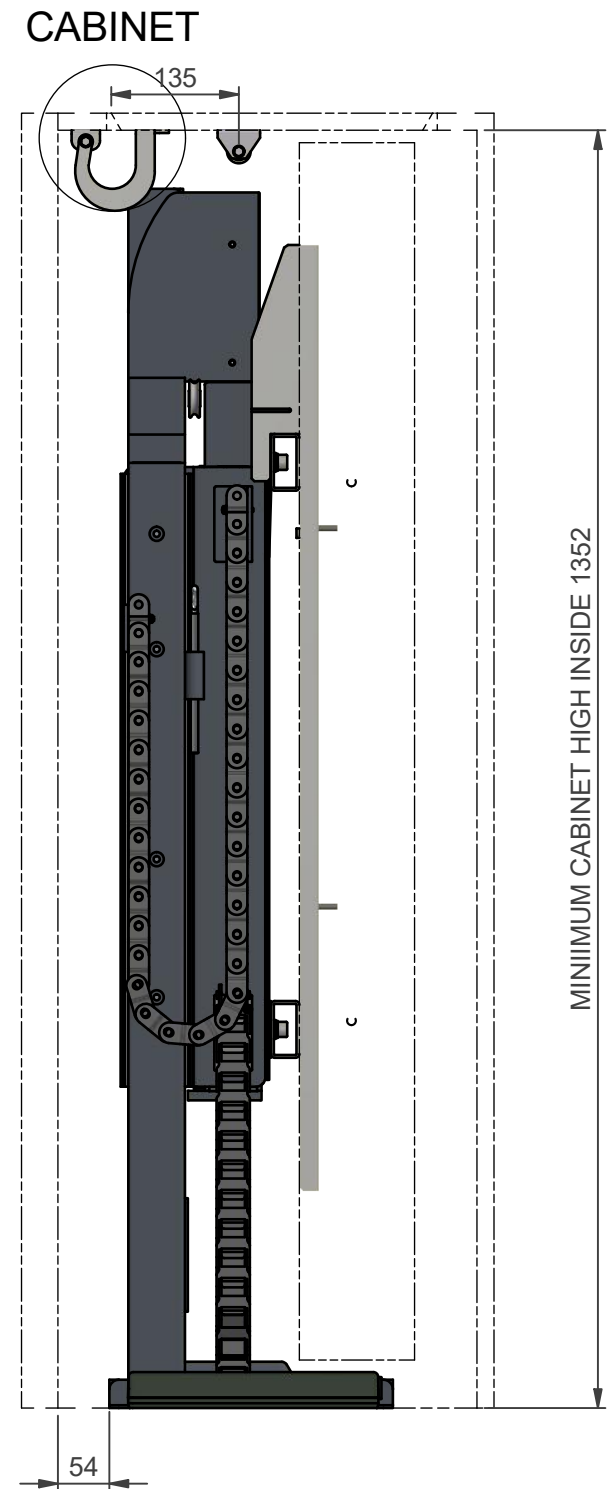

MAXIMUM STROKE = 1300 mm

Section A-A ( 1 : 10 )

NOTE: All dimensions are ±..., in mm and subject to change

© COPYRIGHT AUDIPACK  
This print and the information shown  
thereon, is the property of  
AUDIPACK.  
It may not be delivered to others nor  
reproduced for general circulation  
without the written consent of the  
AUDIPACK engineering department.

**AUDIPACK**  
Industriestraat 2-4  
2751 GT Moerkapelle  
the Netherlands  
Tel: +31(0)795931671  
Fax: +31(0)795933115  
www.audipack.com

PRESENTATION  
FPL-100E

100 inch FLAT PANEL POP-UP LIFT

Dimensions are indications, not to be used for any preparations. No rights can be derived from the above dimensions.