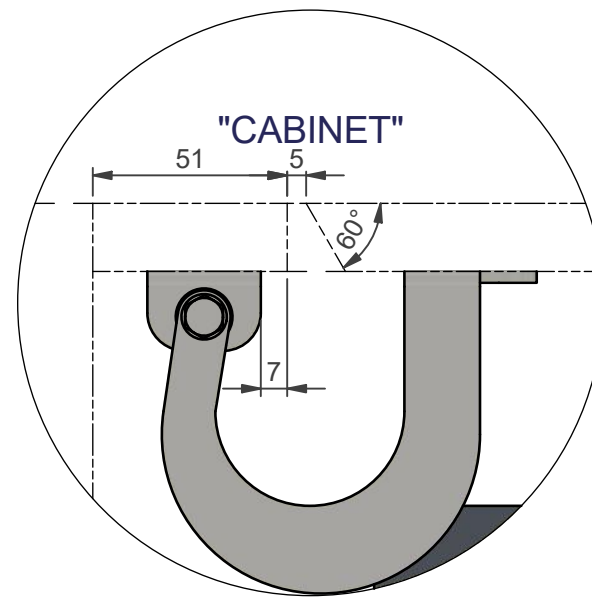

MAXIMUM STROKE = 1300 mm

Section A-A ( 1 : 10 )

NOTE: All dimensions are ±..., in mm and subject to change

© COPYRIGHT AUDIPACK  
This print and the information shown  
thereon, is the property of  
AUDIPACK.  
It may not be delivered to others nor  
reproduced for general circulation  
without the written consent of the  
AUDIPACK engineering department.

**AUDIPACK**  
Industriestraat 2-4  
2751 GT Moerkapelle  
the Netherlands  
Tel: +31(0)795931671  
Fax: +31(0)795933115  
www.audipack.com

PRESENTATION  
FPL-100E

100 inch FLAT PANEL POP-UP LIFT

Dimensions are indications, not to be used for any preparations. No rights can be derived from the above dimensions.