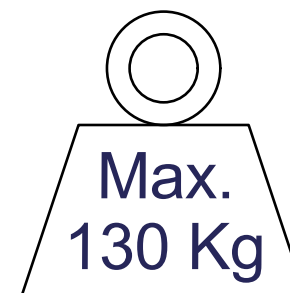

MAXIMUM STROKE = 1300 mm

Section A-A ( 1 : 10 )

NOTE: All dimensions are ±..., in mm and subject to change

© COPYRIGHT AUDIPACK  
This print and the information shown  
thereon, is the property of  
AUDIPACK.  
It may not be delivered to others nor  
reproduced for general circulation  
without the written consent of the  
AUDIPACK engineering department.

**AUDIPACK**  
Industriestraat 2-4  
2751 GT Moerkapelle  
the Netherlands  
Tel: +31(0)795931671  
Fax: +31(0)795933115  
www.audipack.com

PRESENTATION  
FPL-100E

100 inch FLAT PANEL POP-UP LIFT

Dimensions are indications, not to be used for any preparations. No rights can be derived from the above dimensions.