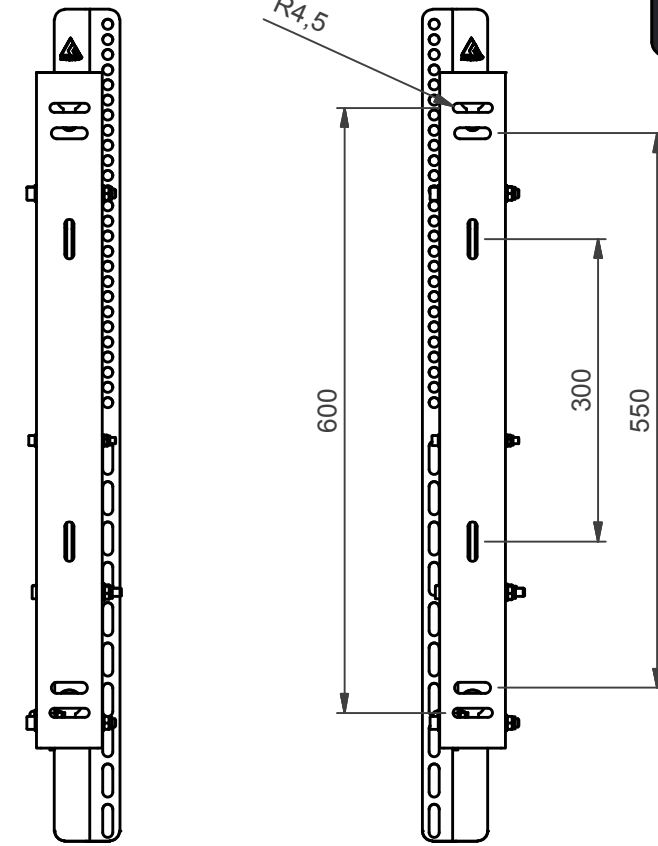

Top view

Front view

Extracted situation

Rear view

NOTE: All dimensions are ±..., in mm and subject to change

© COPYRIGHT AUDIPACK
 This print and the information shown
 thereon, is the property of
 AUDIPACK.
 It may not be delivered to others nor
 reproduced for general circulation
 without the written consent of the
 AUDIPACK engineering department.

AUDIPACK
 Industriestraat 2-4
 2751 GT Moerkapelle
 the Netherlands
 Tel: +31(0)795931671
 Fax: +31(0)795933115
 www.audipack.com

PRESENTATION
 FWM-V8SV

FLAT PANEL WALL MOUNT
 V8SV

Dimensions are indications, not to be used for any preparations. No rights can be derived from the above dimensions.