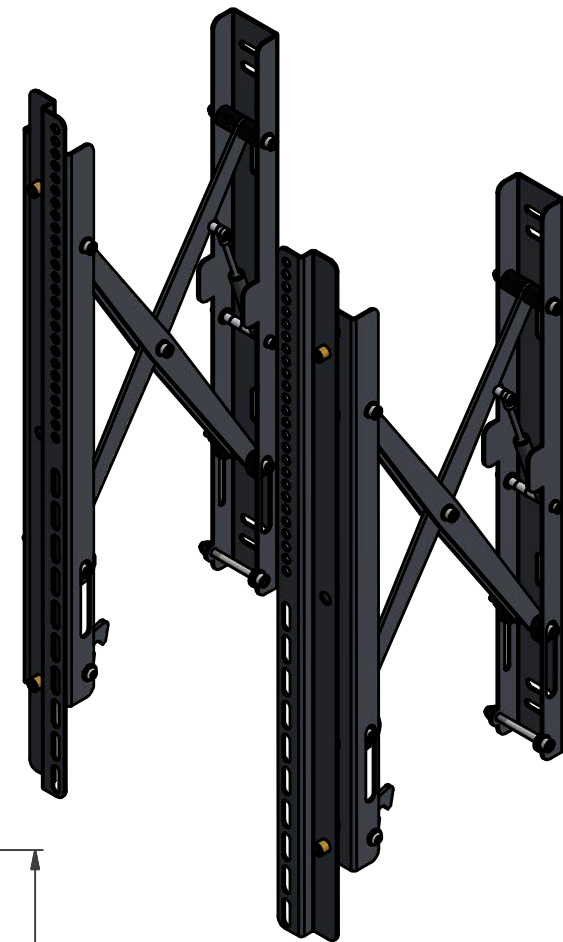

Top view

Front view

Extracted situation

Rear view

NOTE: All dimensions are ±..., in mm and subject to change

© COPYRIGHT AUDIPACK
 This print and the information shown
 thereon, is the property of
 AUDIPACK.
 It may not be delivered to others nor
 reproduced for general circulation
 without the written consent of the
 AUDIPACK engineering department.

AUDIPACK
 Industriestraat 2-4
 2751 GT Moerkapelle
 the Netherlands
 Tel: +31(0)795931671
 Fax: +31(0)795933115
 www.audipack.com

PRESENTATION
 FWM-V8SV

FLAT PANEL WALL MOUNT
 V8SV

Dimensions are indications, not to be used for any preparations. No rights can be derived from the above dimensions.