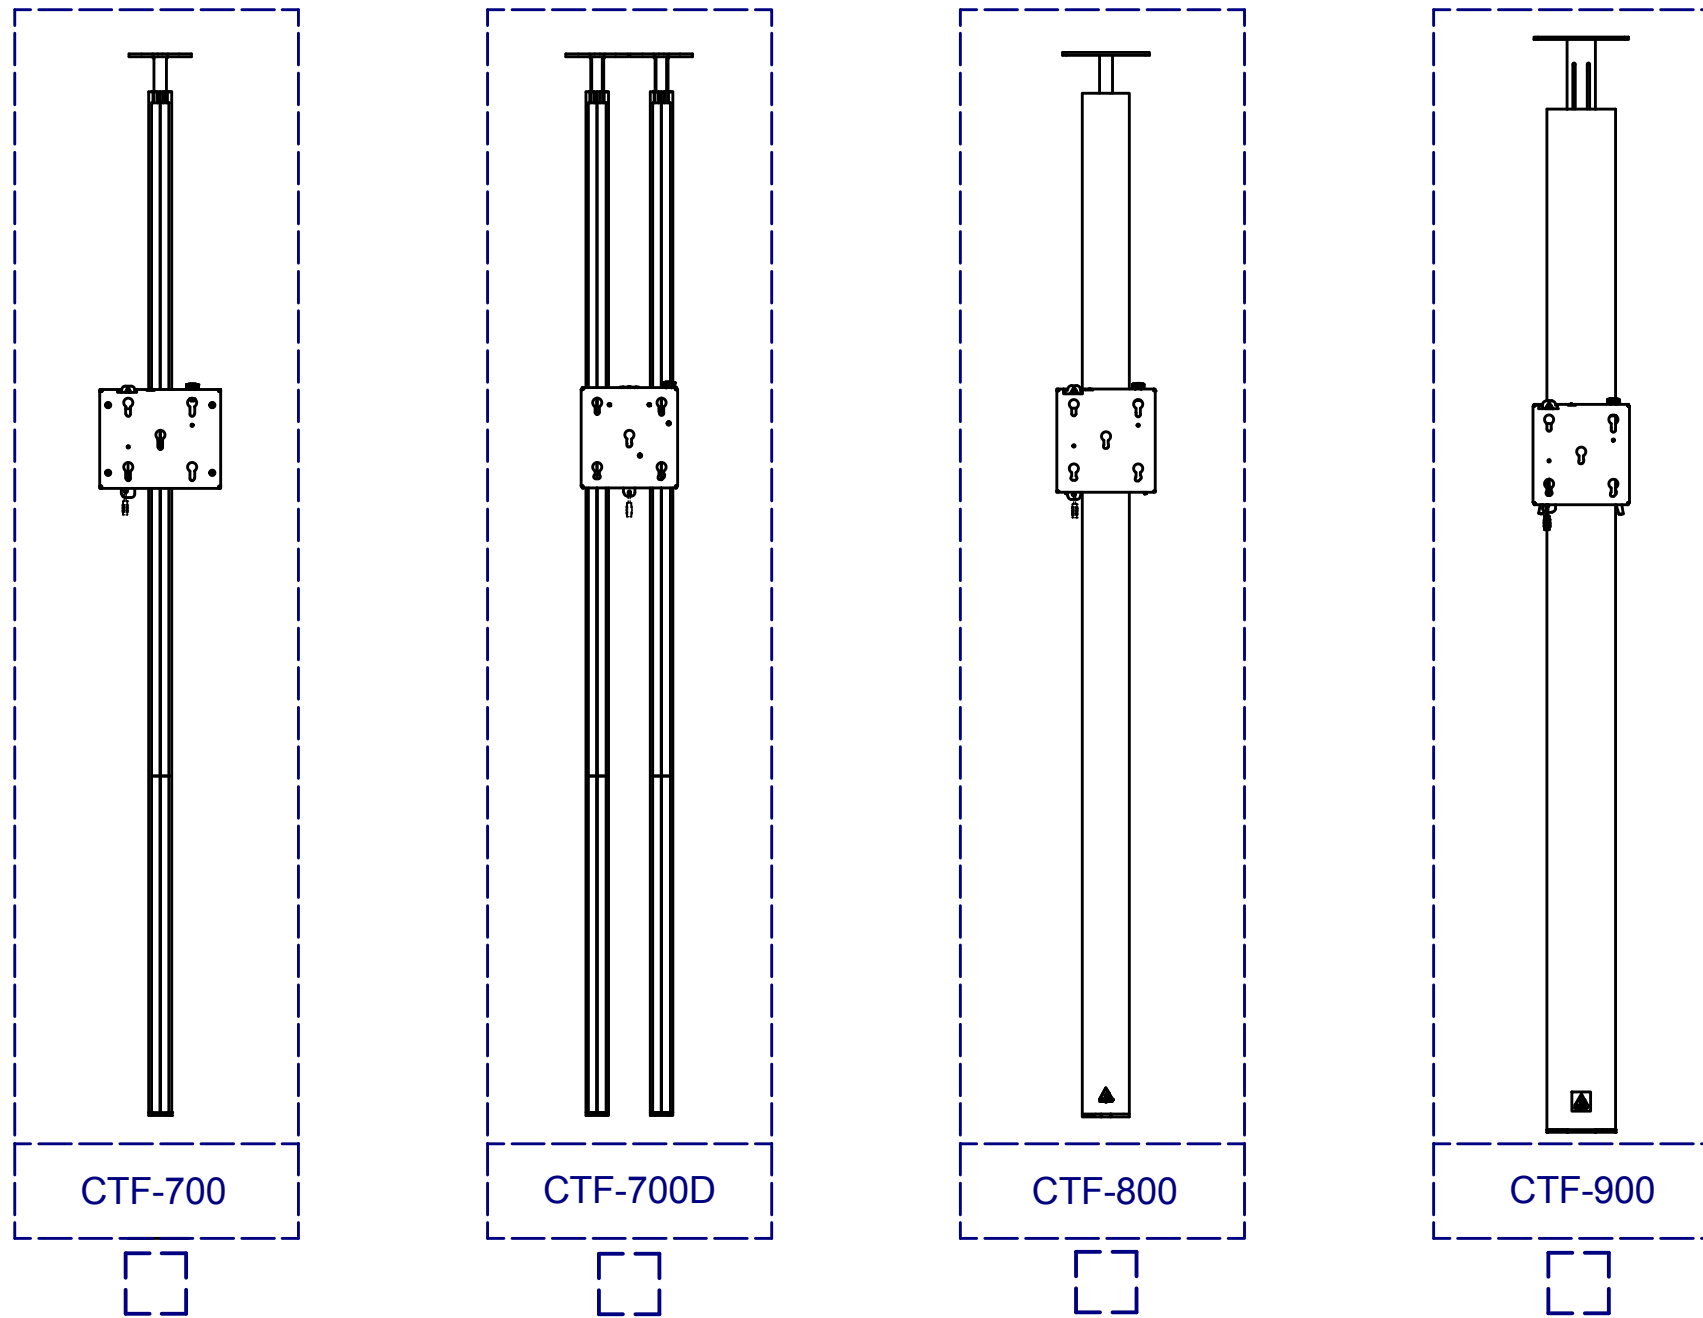

Ceiling To Floor options

Check box of choice

L&S5

MultiVESA

Dimensions are indications, not to be used for any preparations. No rights can be derived from the above dimensions.

Please provide dimensions H1 and H2

H1 =
H2 =
H3 = H1 - (100*+8*)

NOTE: All dimensions are ±..., in mm and subject to change

<p>© COPYRIGHT AUDIPACK This print and the information shown thereon, is the property of AUDIPACK. It may not be delivered to others nor reproduced for general circulation without the written consent of the AUDIPACK engineering department.</p>	 <p>AUDIPACK Industriestraat 2-4 2751 GT Moerkapelle the Netherlands Tel: +31(0)795931671 Fax: +31(0)795933115 www.audipack.com</p>
<p>CTF-OPTIONS</p>	<p>CTF-Options</p>