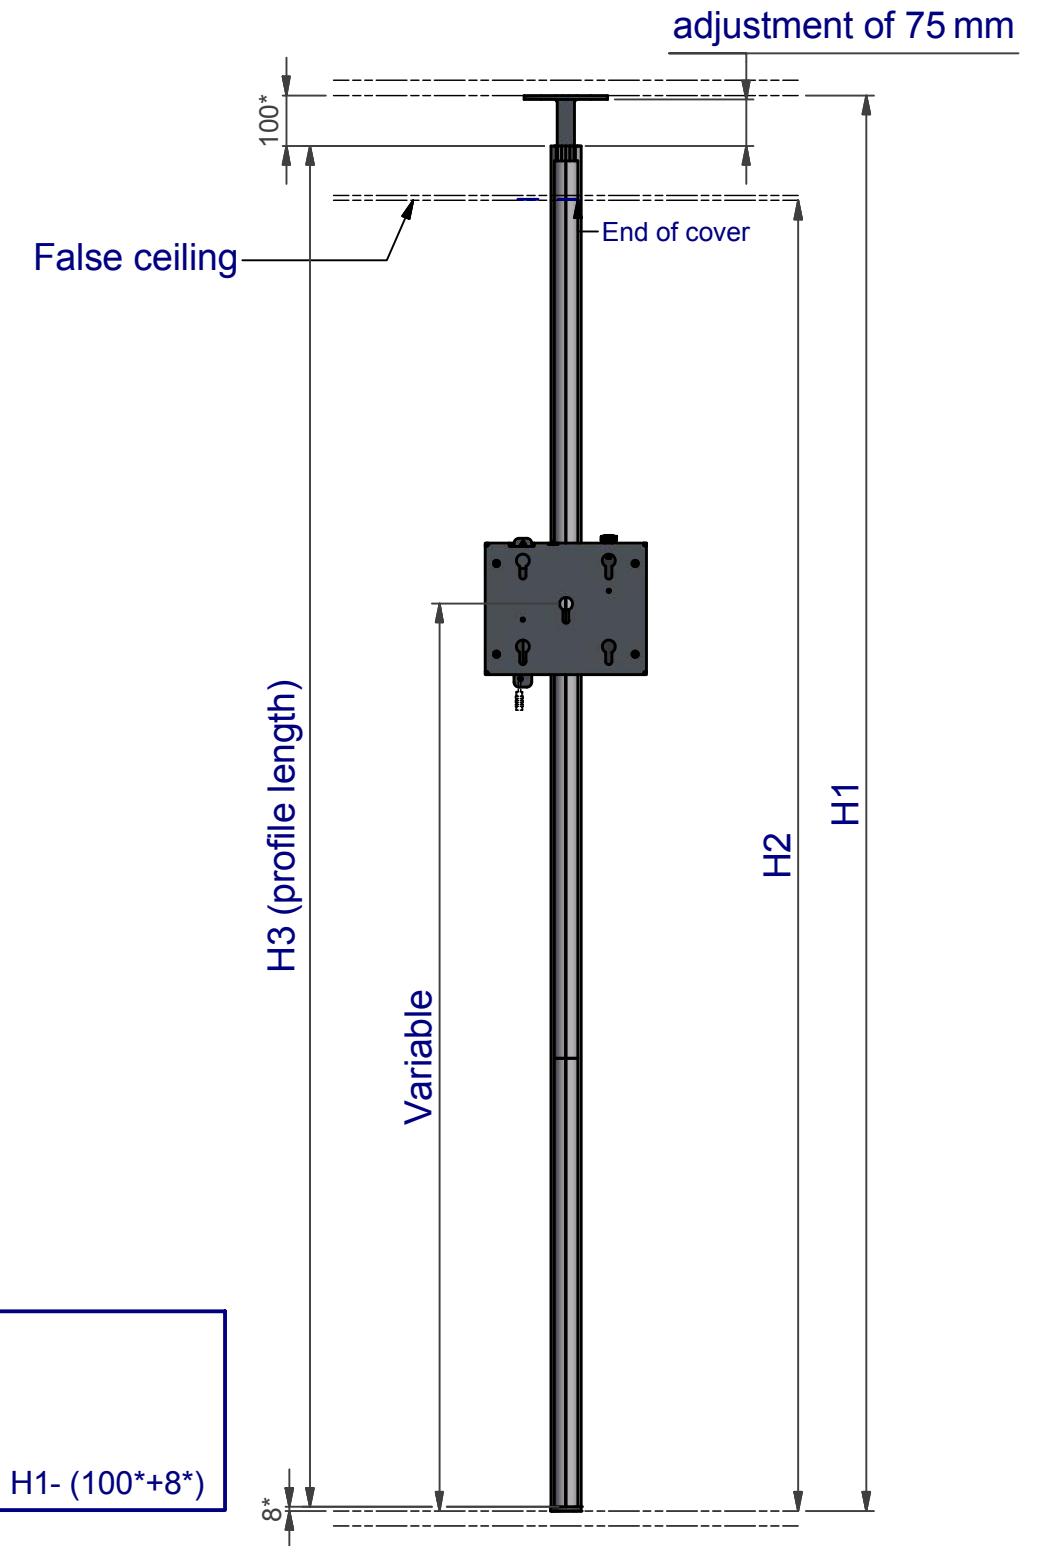

Ceiling To Floor options

Check box of choice

L&S5

MultiVESA

Dimensions are indications, not to be used for any preparations. No rights can be derived from the above dimensions.

Please provide dimensions H1 and H2

H1 =
H2 =
H3 = H1 - (100*+8*)

NOTE: All dimensions are ±..., in mm and subject to change

<p>© COPYRIGHT AUDIPACK This print and the information shown thereon, is the property of AUDIPACK. It may not be delivered to others nor reproduced for general circulation without the written consent of the AUDIPACK engineering department.</p>	 <p>AUDIPACK Industriestraat 2-4 2751 GT Moerkapelle the Netherlands Tel: +31(0)795931671 Fax: +31(0)795933115 www.audipack.com</p>
<p>CTF-OPTIONS</p>	<p>CTF-Options</p>