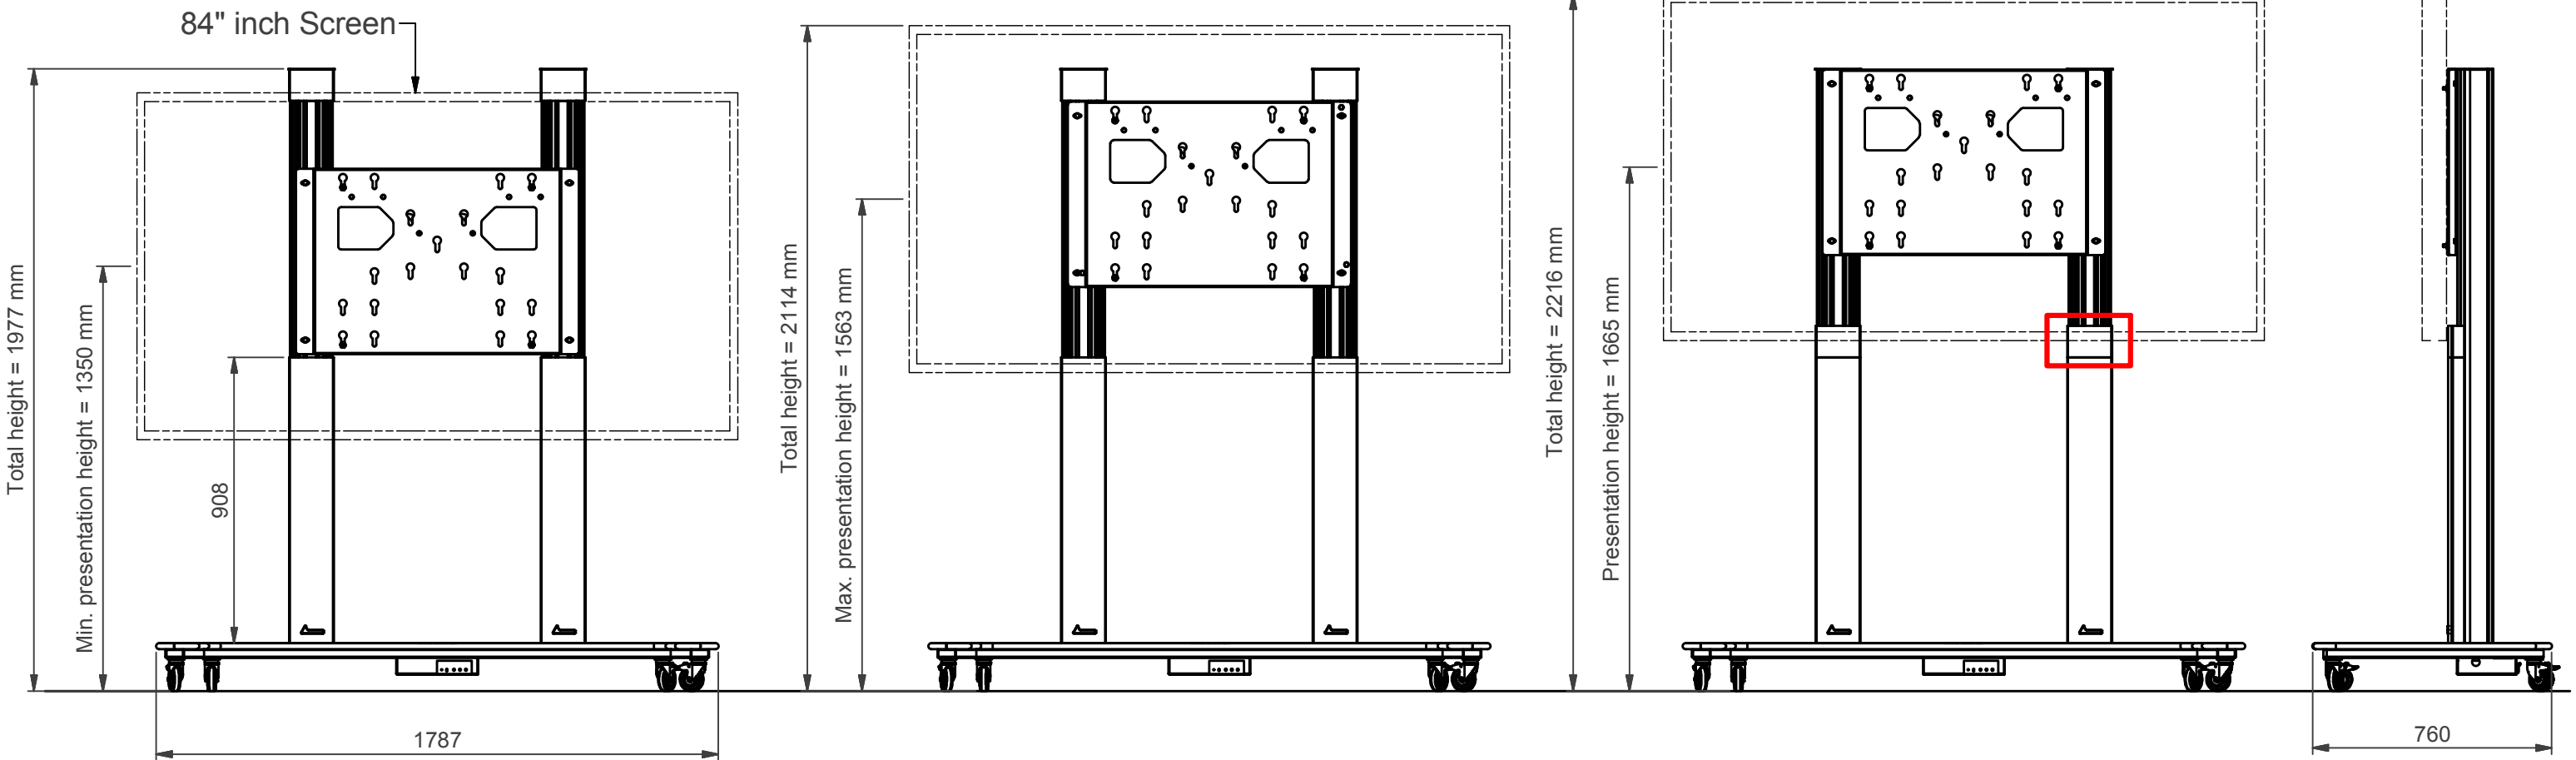

Can be transported through a standard door  
780 mm x 2000 mm

Speaker front at top moved  
to bottom side

NOTE: All dimensions are ±..., in mm and subject to change

|   |   |
|---|---|
| <p>© COPYRIGHT AUDIPACK<br/>This print and the information shown thereon, is the property of AUDIPACK.<br/>It may not be delivered to others nor reproduced for general circulation without the written consent of the AUDIPACK engineering department.</p> |  <p><b>AUDIPACK</b><br/>Industriestraat 2-4<br/>2751 GT Moerkapelle<br/>the Netherlands<br/>Tel: +31(0)795931671<br/>Fax: +31(0)795933115<br/>www.audipack.com</p> |
| <p>Situation<br/>FSW-Atlas-XL</p>   | <p>FSW-Atlas-XL</p>   |

Dimensions are indications, not to be used for any preparations. No rights can be derived from the above dimensions.