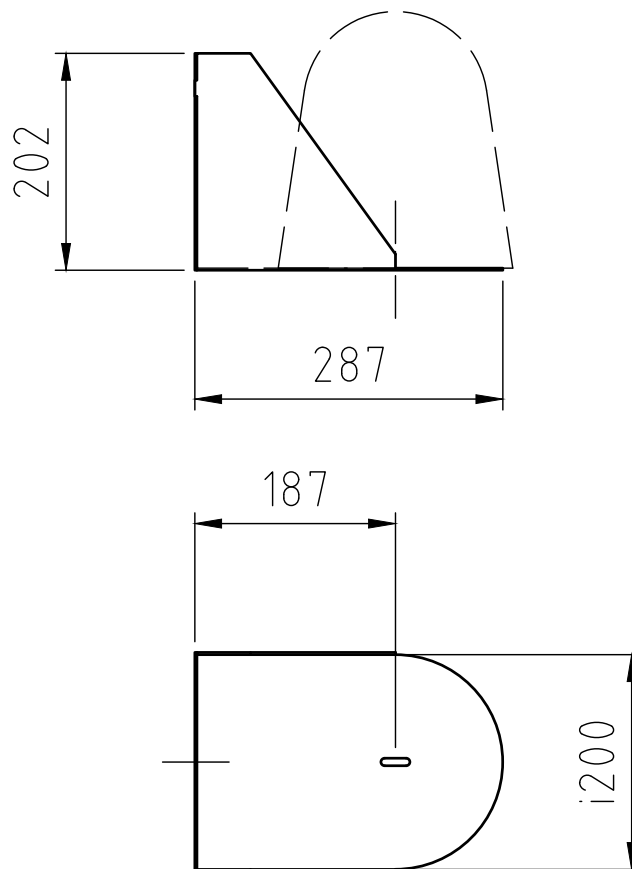

1

2

3

4

5

6

A

A

Side view

Geschikt voor meerdere merken.

Incl:

- -muurmontagegaten
- -BJ-1 kogelsetmontage voorziening
- -Kabeldoorvoergaten in achterzijde

B

B

C

C

D

D

1

2

3

4

5

6

  AUDIPACK Industriesraat 2 2751 GT Hoerkapelle the Netherlands tel. +31(0)795931671 fax. +31(0)795933115 www.Audipack.com	Material: Staal 2.0 mm Treatment: Epoxeren	TOLERANCES, UNLESS NOTED OTHERWISE: ISO 2768-m American Projection Scale: 1:10 Format: A4
	Drawn by: Name: Juul Date: 05-10-2015 Checked by: Appr. by:	DO NOT SCALE PRINT
© COPYRIGHT AUDIPACK This print and the information shown hereon, is the property of AUDIPACK. It may not be delivered to others nor reproduced for general circulation without the written consent of the AUDIPACK engineering department	Description: Camera houder tbv. Panasonic, Sony etc	Part Number: P6447