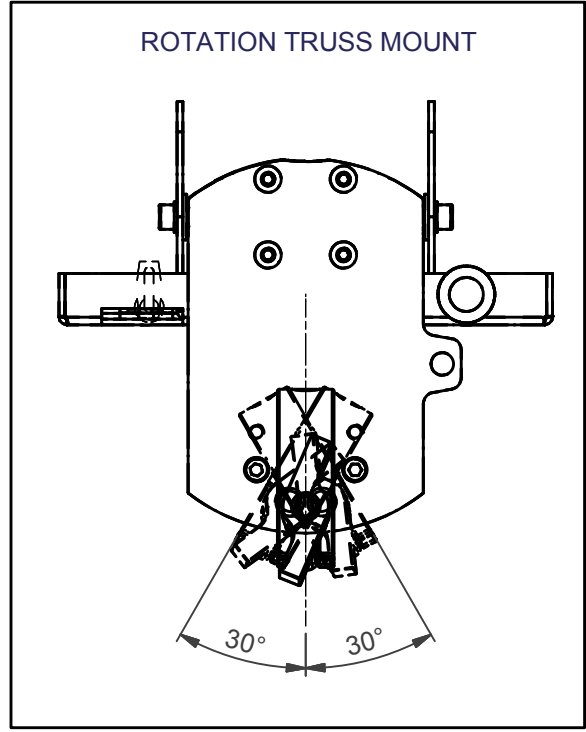

Ordering example: FTC-800-XXXX  
 ↑ Length in mm

Max. 60 kg

Type	Model list	
	Profile	Length
FTC	800	1000
FTC	800	1500
FTC	800	2000

NOTE: All dimensions are ±..., in mm and subject to change

© COPYRIGHT AUDIPACK  
 This print and the information shown thereon, is the property of AUDIPACK.  
 It may not be delivered to others nor reproduced for general circulation without the written consent of the AUDIPACK engineering department.

**AUDIPACK**  
 Industriestraat 2-4  
 2751 GT Moerkapelle  
 the Netherlands  
 Tel: +31(0)795931671  
 Fax: +31(0)795933115  
 www.audipack.com

Presentation  
 FTC-800

FLAT PANEL TRUSS MOUNT

Dimensions are indications, not to be used for any preparations. No rights can be derived from the above dimensions.