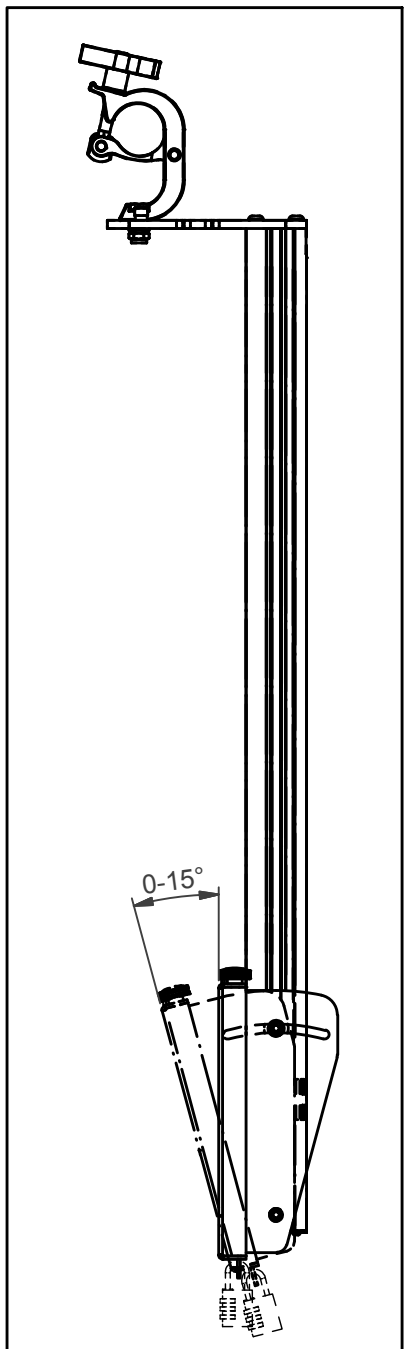

Ordering example: FTC-800-XXXX  
 ↑ Length in mm

Max. 60 kg

Type	Model list	
	Profile	Length
FTC	800	1000
FTC	800	1500
FTC	800	2000

NOTE: All dimensions are ±..., in mm and subject to change

© COPYRIGHT AUDIPACK  
 This print and the information shown thereon, is the property of AUDIPACK.  
 It may not be delivered to others nor reproduced for general circulation without the written consent of the AUDIPACK engineering department.