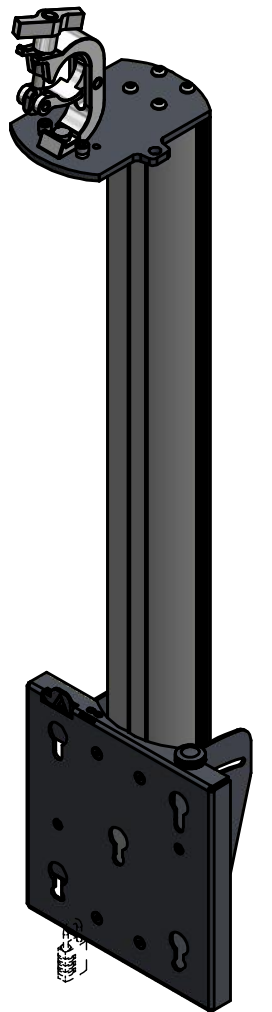

Ordering example: FTC-800-XXXX  
 ↑ Length in mm

Max. 60 kg

Type	Model list	
	Profile	Length
FTC	800	1000
FTC	800	1500
FTC	800	2000

NOTE: All dimensions are ±..., in mm and subject to change

© COPYRIGHT AUDIPACK  
 This print and the information shown thereon, is the property of AUDIPACK.  
 It may not be delivered to others nor reproduced for general circulation without the written consent of the AUDIPACK engineering department.

**AUDIPACK**  
 Industriestraat 2-4  
 2751 GT Moerkapelle  
 the Netherlands  
 Tel: +31(0)795931671  
 Fax: +31(0)795933115  
 www.audipack.com

Presentation  
 FTC-800

FLAT PANEL TRUSS MOUNT

Dimensions are indications, not to be used for any preparations. No rights can be derived from the above dimensions.