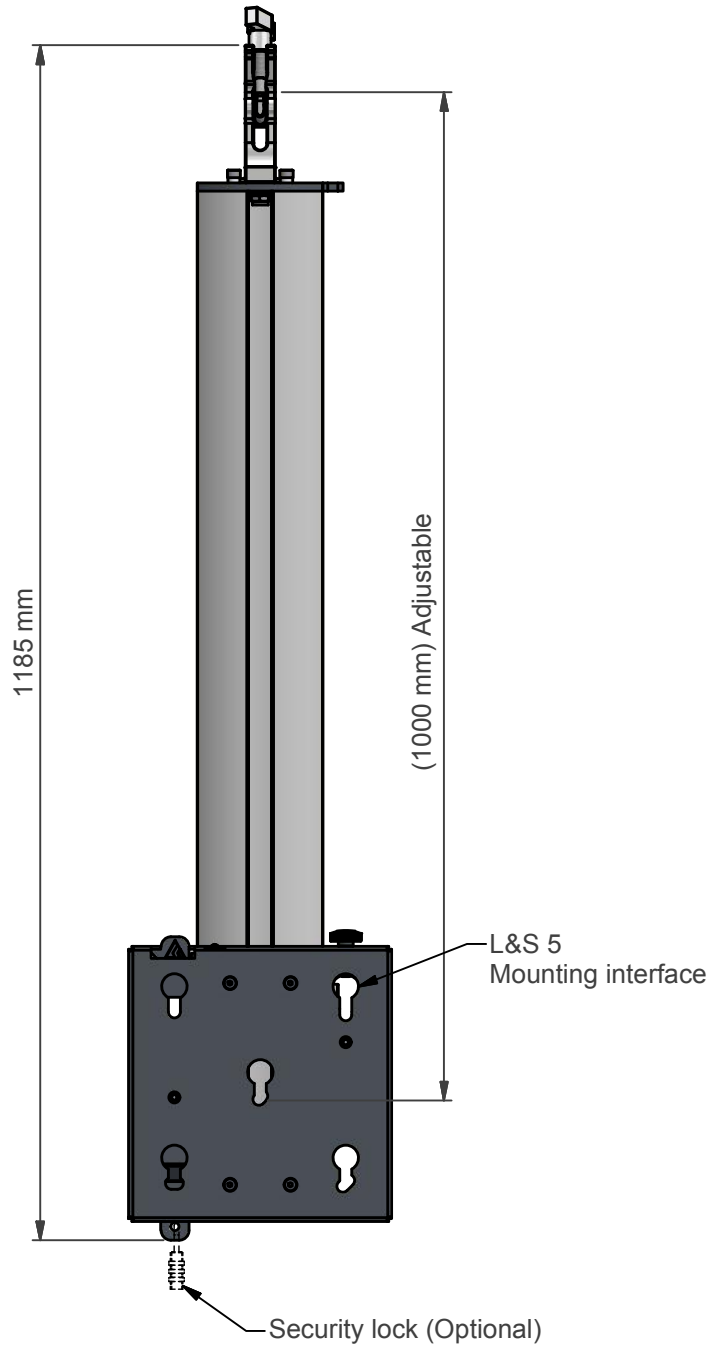

Ordering example: FTC-800-XXXX  
 ↑ Length in mm

Max. 60 kg

Type	Model list	
	Profile	Length
FTC	800	1000
FTC	800	1500
FTC	800	2000

NOTE: All dimensions are ±..., in mm and subject to change

© COPYRIGHT AUDIPACK  
 This print and the information shown thereon, is the property of AUDIPACK.  
 It may not be delivered to others nor reproduced for general circulation without the written consent of the AUDIPACK engineering department.

**AUDIPACK**  
 Industriestraat 2-4  
 2751 GT Moerkapelle  
 the Netherlands  
 Tel: +31(0)795931671  
 Fax: +31(0)795933115  
 www.audipack.com

Presentation  
 FTC-800

FLAT PANEL TRUSS MOUNT

Dimensions are indications, not to be used for any preparations. No rights can be derived from the above dimensions.