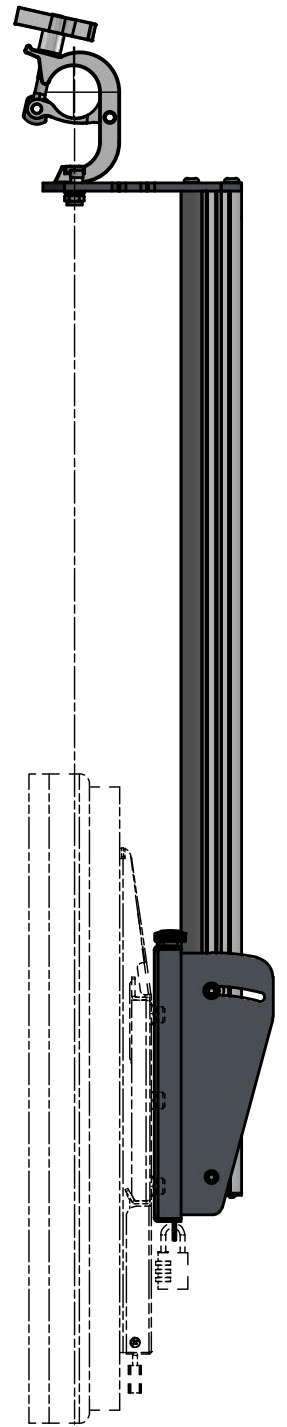

Ordering example: FTC-800-XXXX  
 ↑ Length in mm

Max. 60 kg

Type	Model list	
	Profile	Length
FTC	800	1000
FTC	800	1500
FTC	800	2000

NOTE: All dimensions are ±..., in mm and subject to change

© COPYRIGHT AUDIPACK  
 This print and the information shown thereon, is the property of AUDIPACK.  
 It may not be delivered to others nor reproduced for general circulation without the written consent of the AUDIPACK engineering department.