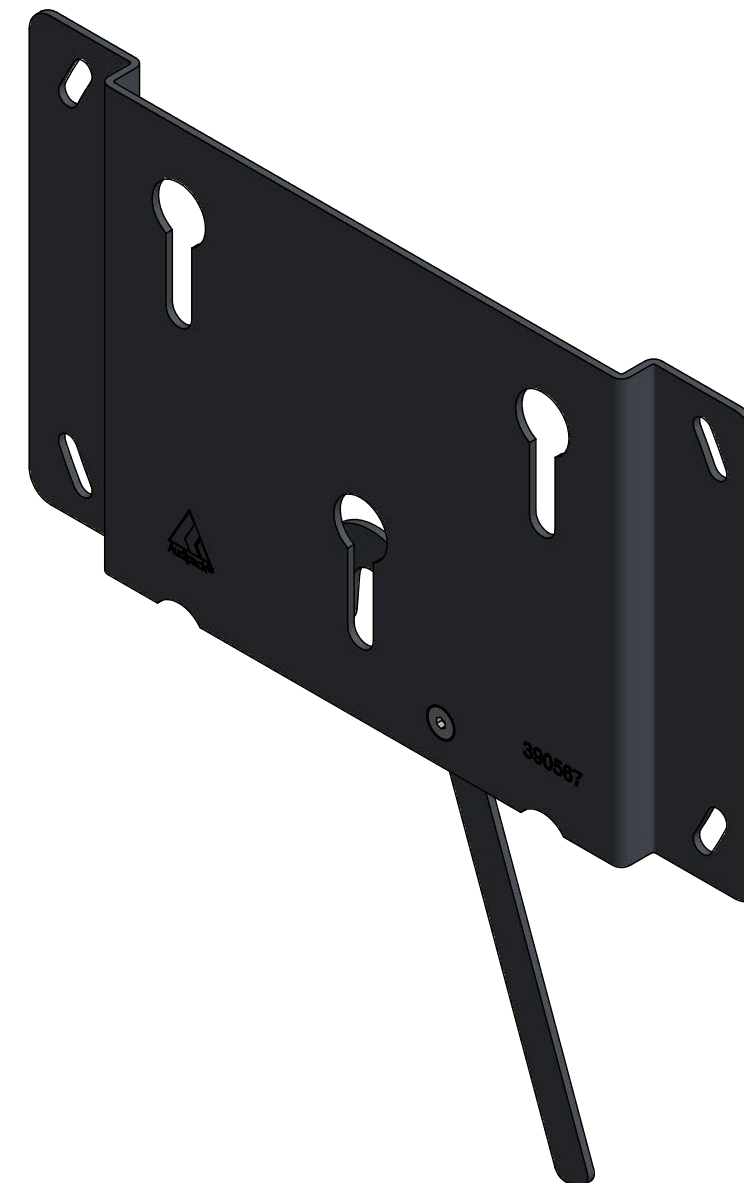

Max.
60 Kg

NOTE: All dimensions are ±..., in mm and subject to change

© COPYRIGHT AUDIPACK
This print and the information shown thereon, is the property of AUDIPACK.
It may not be delivered to others nor reproduced for general circulation without the written consent of the AUDIPACK engineering department.

AUDIPACK
Industriestraat 2-4
2751 GT Moerkapelle
the Netherlands
Tel: +31(0)795931671
Fax: +31(0)795933115
www.audipack.com

PRESENTATION

390567 **FLAT WALL MOUNT FLAT PANEL max. 50"**

Dimensions are indications, not to be used for any preparations. No rights can be derived from the above dimensions.