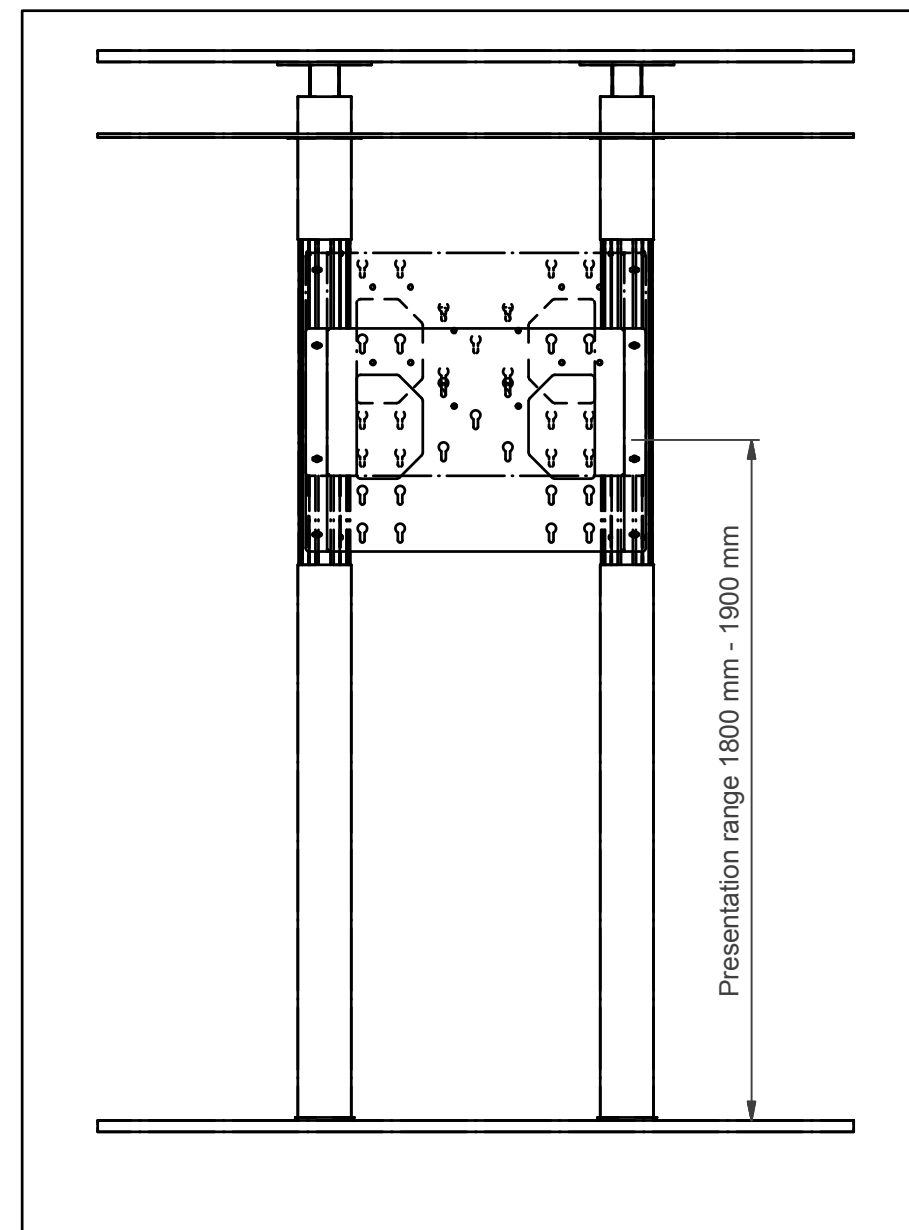

SPEAKERS

L&S 3 + 5 interface
 VESA 600 x 500/400
 400 x 500/400

False ceiling

Optional ceiling finish:
 CFR-Atlas

NOTE: All dimensions are ±..., in mm and subject to change

© COPYRIGHT AUDIPACK
 This print and the information shown
 thereon, is the property of
 AUDIPACK.
 It may not be delivered to others nor
 reproduced for general circulation
 without the written consent of the
 AUDIPACK engineering department.

AUDIPACK
 Industriestraat 2-4
 2751 GT Moerkapelle
 the Netherlands
 Tel: +31(0)795931671
 Fax: +31(0)795933115
 www.audipack.com

**PRESENTATION
 CTF-ATLAS-XL**

Ceiling to floor Atlas XL

NOTE: All dimensions are ±..., in mm and subject to change