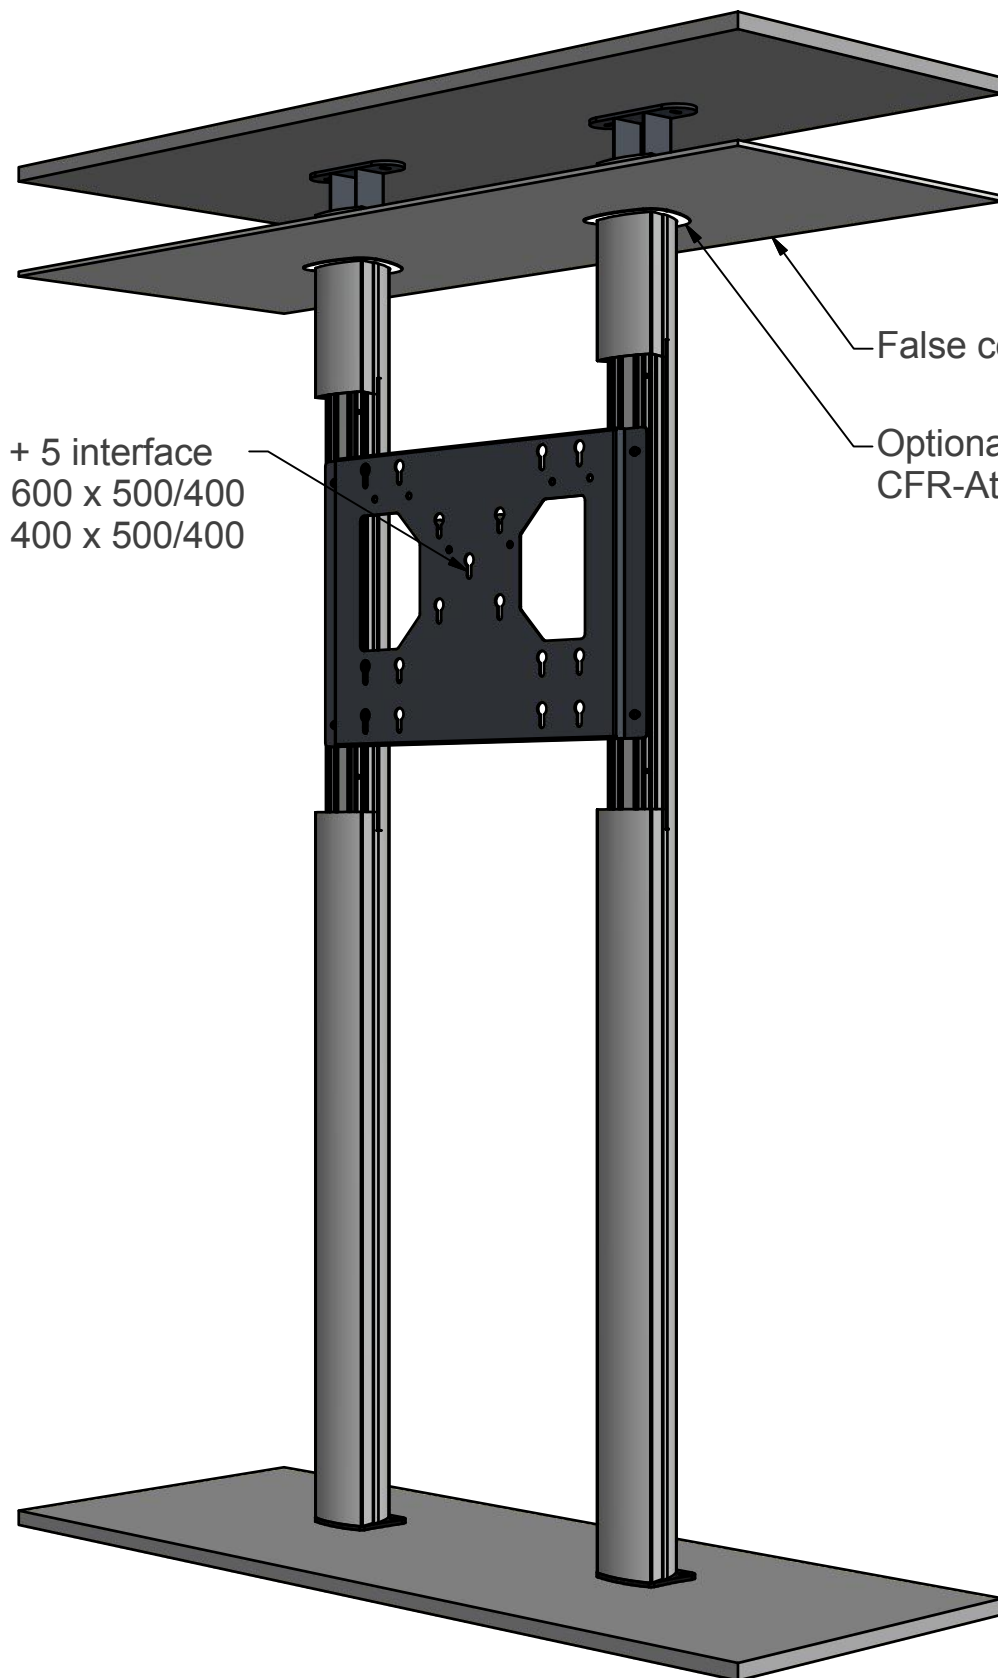

SPEAKERS

L&S 3 + 5 interface
 VESA 600 x 500/400
 400 x 500/400

False ceiling

Optional ceiling finish:
 CFR-Atlas

NOTE: All dimensions are ±..., in mm and subject to change

© COPYRIGHT AUDIPACK
 This print and the information shown
 thereon, is the property of
 AUDIPACK.
 It may not be delivered to others nor
 reproduced for general circulation
 without the written consent of the
 AUDIPACK engineering department.

AUDIPACK
 Industriestraat 2-4
 2751 GT Moerkapelle
 the Netherlands
 Tel: +31(0)795931671
 Fax: +31(0)795933115
 www.audipack.com

**PRESENTATION
 CTF-ATLAS-XL**

Ceiling to floor Atlas XL

NOTE: All dimensions are ±..., in mm and subject to change