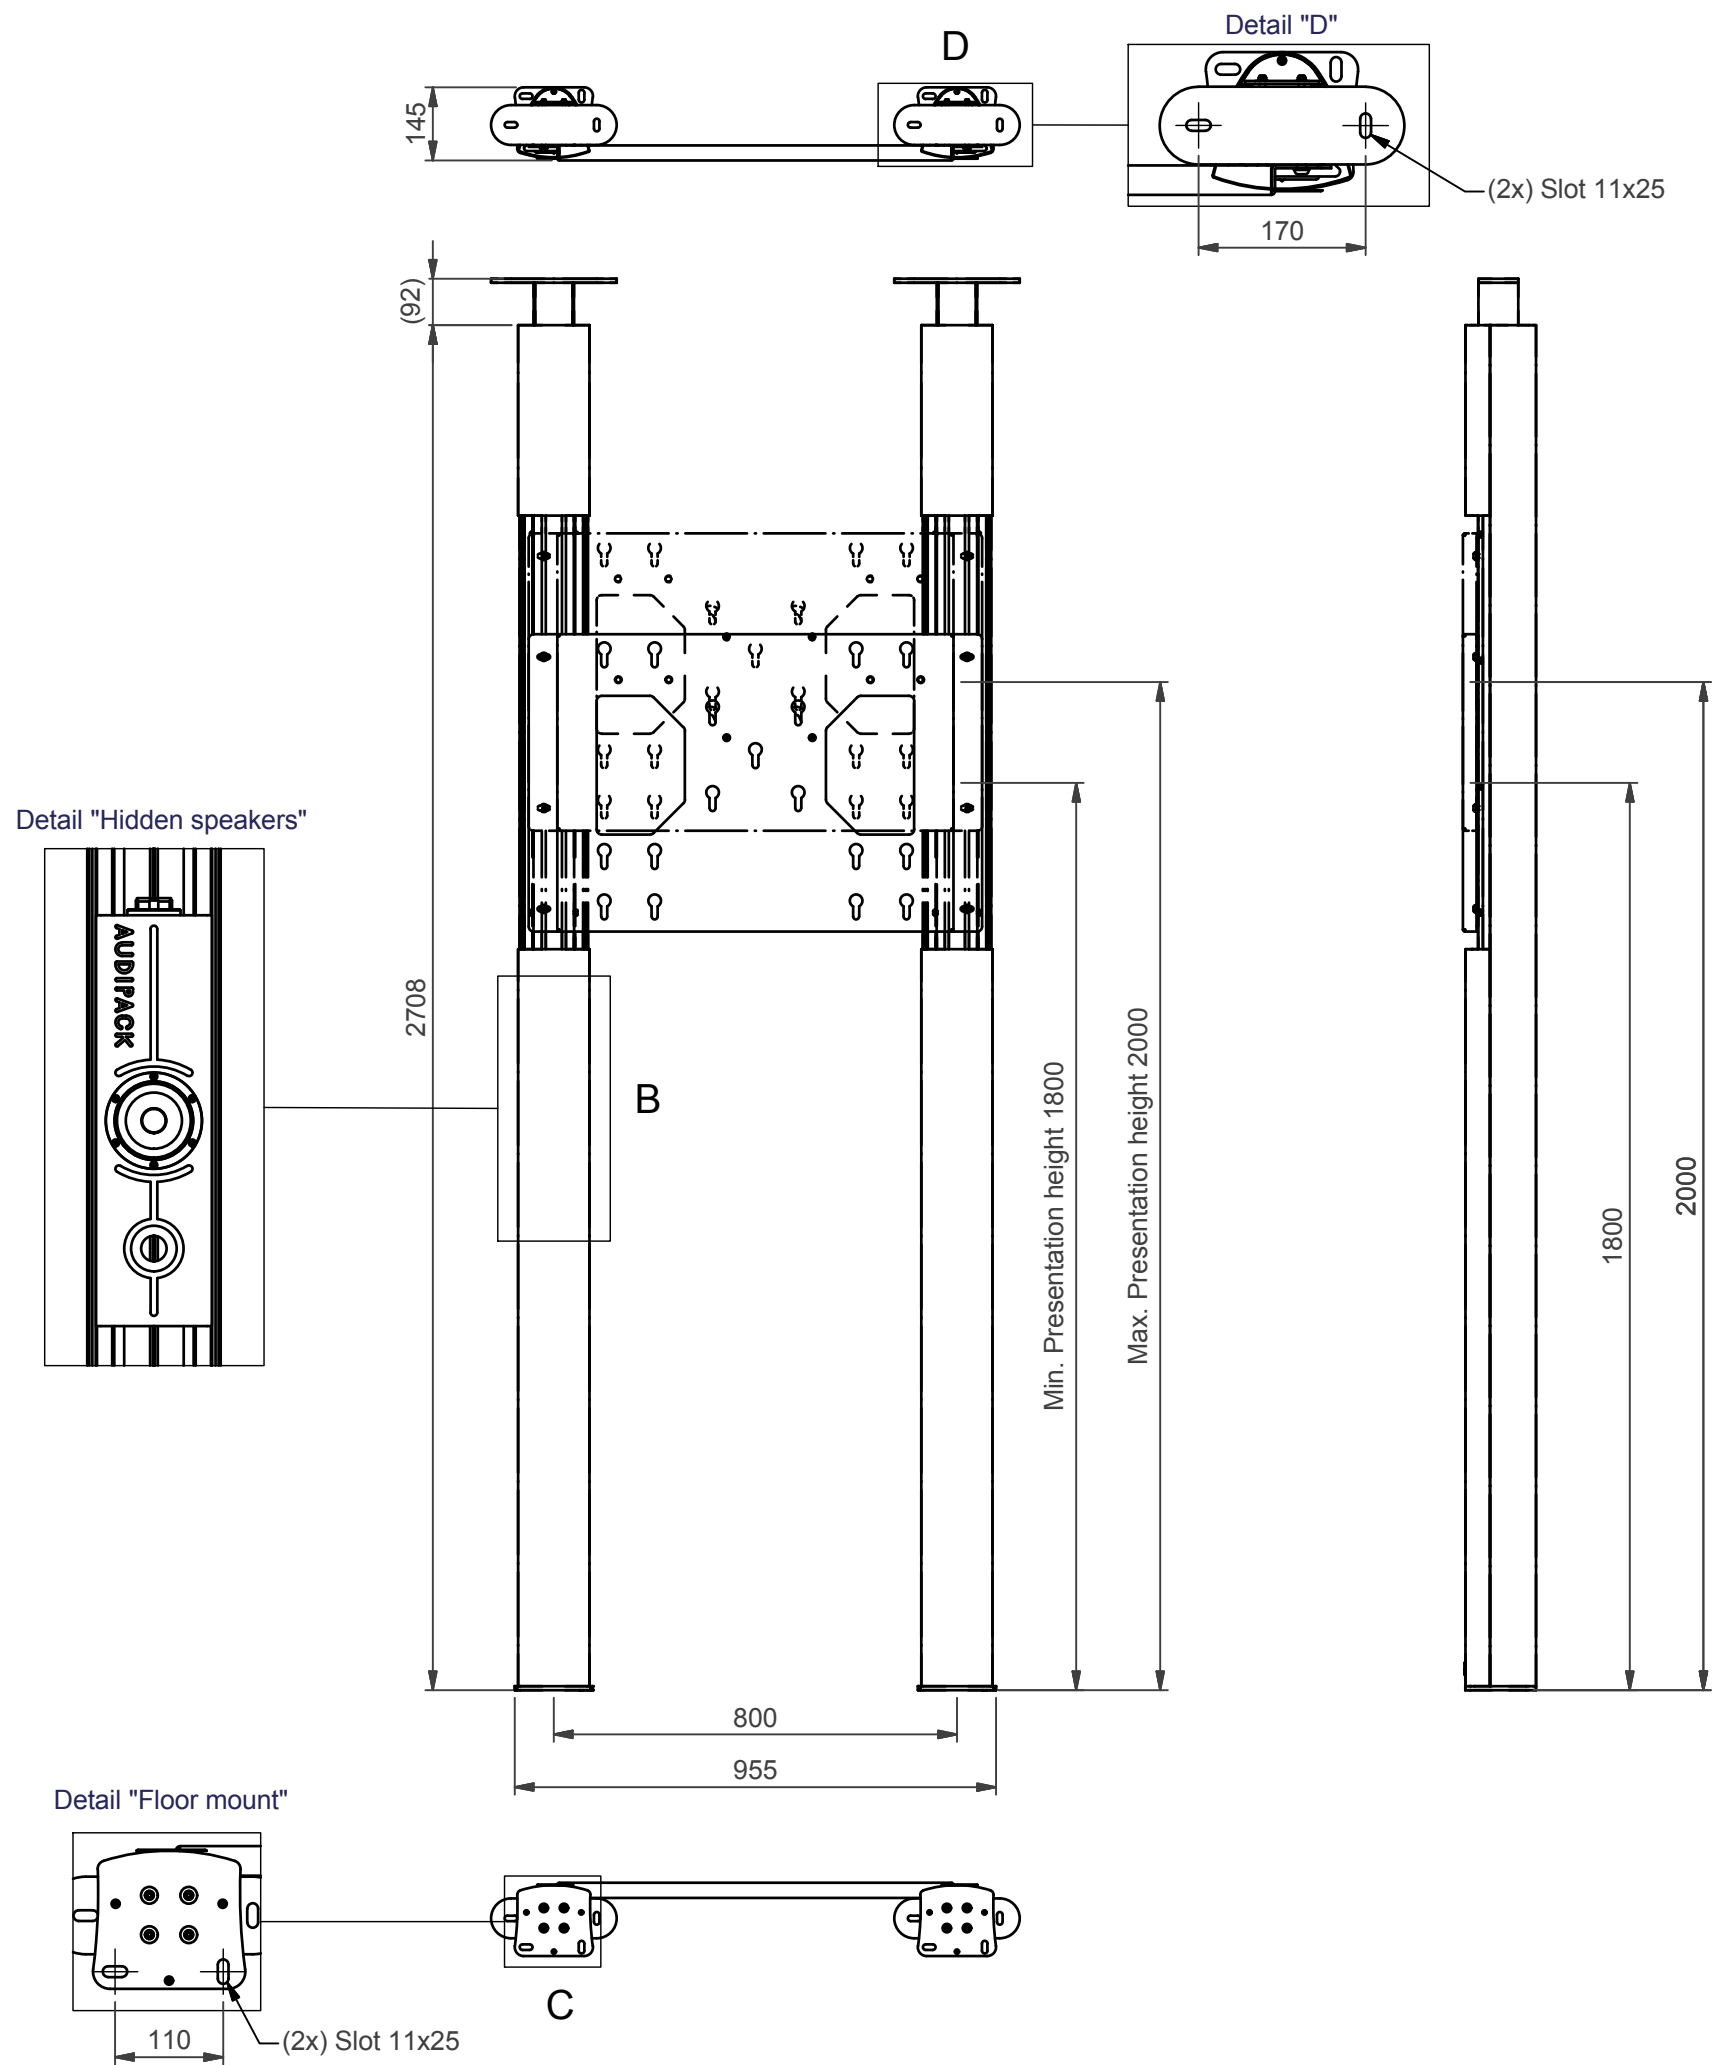

NOTE: All dimensions are ±..., in mm and subject to change

© COPYRIGHT AUDIPACK
This print and the information shown
thereon, is the property of
AUDIPACK.
It may not be delivered to others nor
reproduced for general circulation
without the written consent of the
AUDIPACK engineering department.

AUDIPACK
Industriestraat 2-4
2751 GT Moerkapelle
the Netherlands
Tel: +31(0)795931671
Fax: +31(0)795933115
www.audipack.com

Presentation
CTF-ATLAS-XL

Ceiling to floor Atlas XL

Dimensions are indications, not to be used for any preparations. No rights can be derived from the above dimensions.