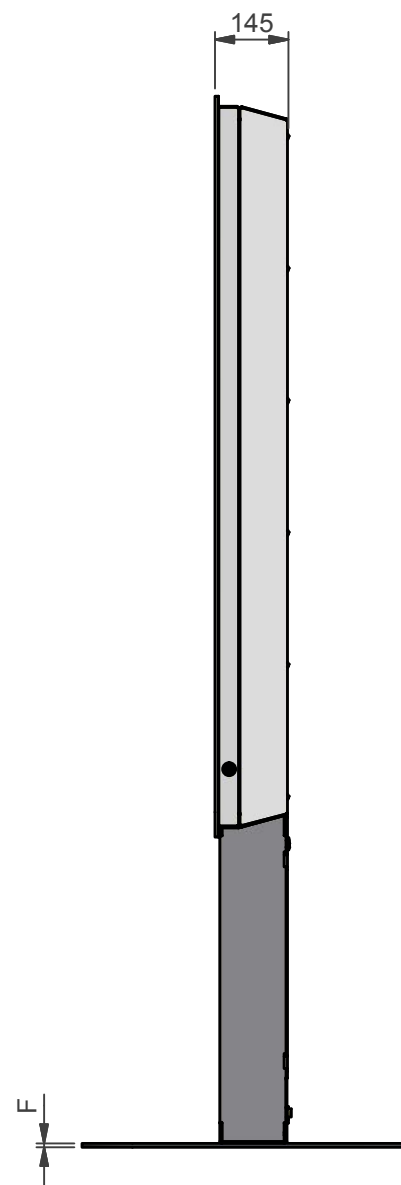

Dimension Table (All dimensions in mm)										
TYPE	A	B	AA-H	AA-V	C	D	E	F	G	H
FPD-42P	1190	785	530	935	755	845	650	8	1350	1945
FPD-46P	1275	830	575	1020	662	845	650	8	1400	1937
FPD-47P	1300	845	590	1045	785	845	650	8	1435	2085
FPD-55P	1470	940	685	1215	765	845	650	8	1500	2235
FPD-60P	1590	1010	755	1335	755	845	650	8	1550	2345
FPD-65P	1690	1065	810	1435	760	845	650	8	1605	2450

NOTE: All dimensions are ±..., in mm and subject to change

Dimensions are indications, not to be used for any preparations. No rights can be derived from the above dimensions.

<p>© COPYRIGHT AUDIPACK This print and the information shown thereon, is the property of AUDIPACK. It may not be delivered to others nor reproduced for general circulation without the written consent of the AUDIPACK engineering department.</p>	 AUDIPACK®	<p>AUDIPACK Industriestraat 2-4 2751 GT Moerkapelle the Netherlands Tel: +31(0)795931671 Fax: +31(0)795933115 www.audipack.com</p>
<p>PRESENTATION FPD</p>	<p>FPDx</p>	