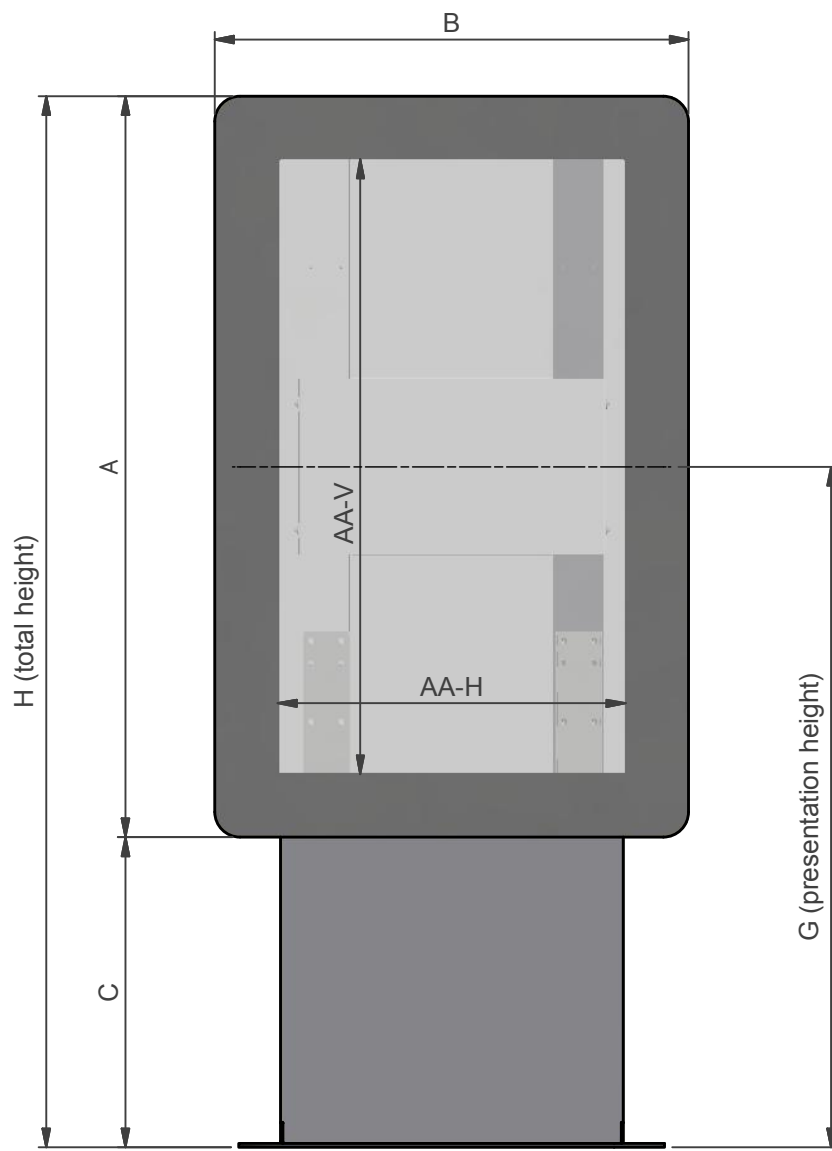

Dimension Table (All dimensions in mm)										
TYPE	A	B	AA-H	AA-V	C	D	E	F	G	H
FPD-42P	1190	785	530	935	755	845	650	8	1350	1945
FPD-46P	1275	830	575	1020	662	845	650	8	1400	1937
FPD-47P	1300	845	590	1045	785	845	650	8	1435	2085
FPD-55P	1470	940	685	1215	765	845	650	8	1500	2235
FPD-60P	1590	1010	755	1335	755	845	650	8	1550	2345
FPD-65P	1690	1065	810	1435	760	845	650	8	1605	2450

NOTE: All dimensions are ±..., in mm and subject to change

Dimensions are indications, not to be used for any preparations. No rights can be derived from the above dimensions.

<p>© COPYRIGHT AUDIPACK This print and the information shown thereon, is the property of AUDIPACK. It may not be delivered to others nor reproduced for general circulation without the written consent of the AUDIPACK engineering department.</p>	 AUDIPACK®	<p>AUDIPACK Industriestraat 2-4 2751 GT Moerkapelle the Netherlands Tel: +31(0)795931671 Fax: +31(0)795933115 www.audipack.com</p>
<p>PRESENTATION FPD</p>	<p>FPDx</p>	