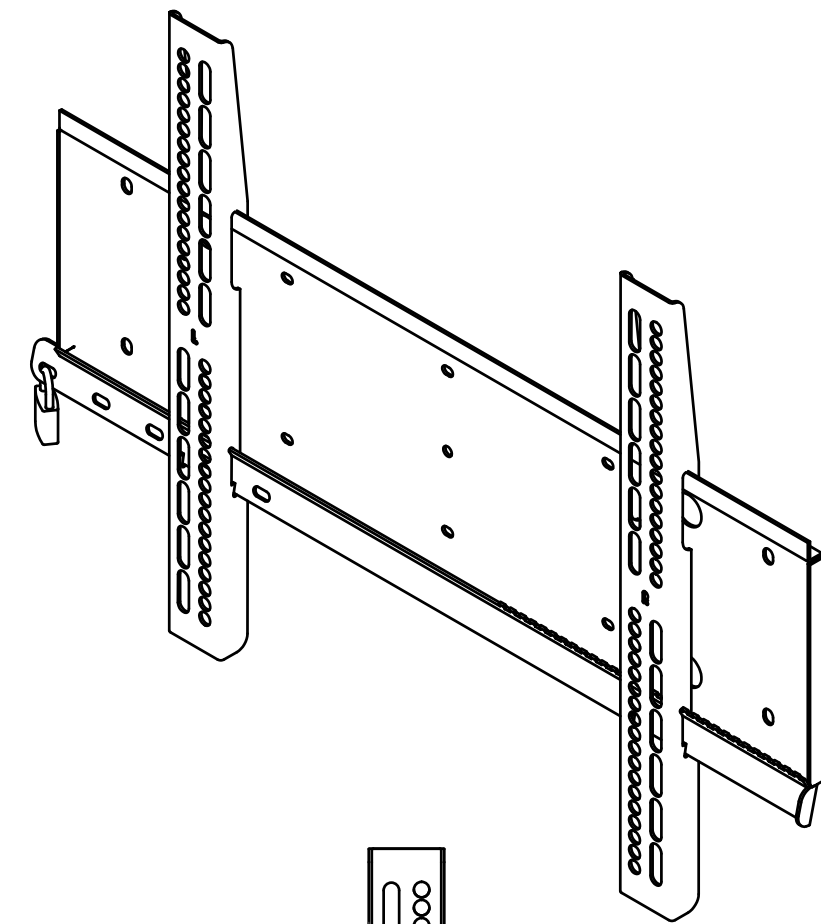

Optional lock:
230045

NOTE: All dimensions are ±..., in mm and subject to change

<p>© COPYRIGHT AUDIPACK This print and the information shown thereon, is the property of AUDIPACK. It may not be delivered to others nor reproduced for general circulation without the written consent of the AUDIPACK engineering department.</p>	 <p>AUDIPACK Industriestraat 2-4 2751 GT Moerkapelle the Netherlands Tel: +31(0)795931671 Fax: +31(0)795933115 www.audipack.com</p>
<p>PRESENTATION FWM-690</p>	<p>FP WALL MOUNT UNIVERSAL UNIFLATFIX</p>