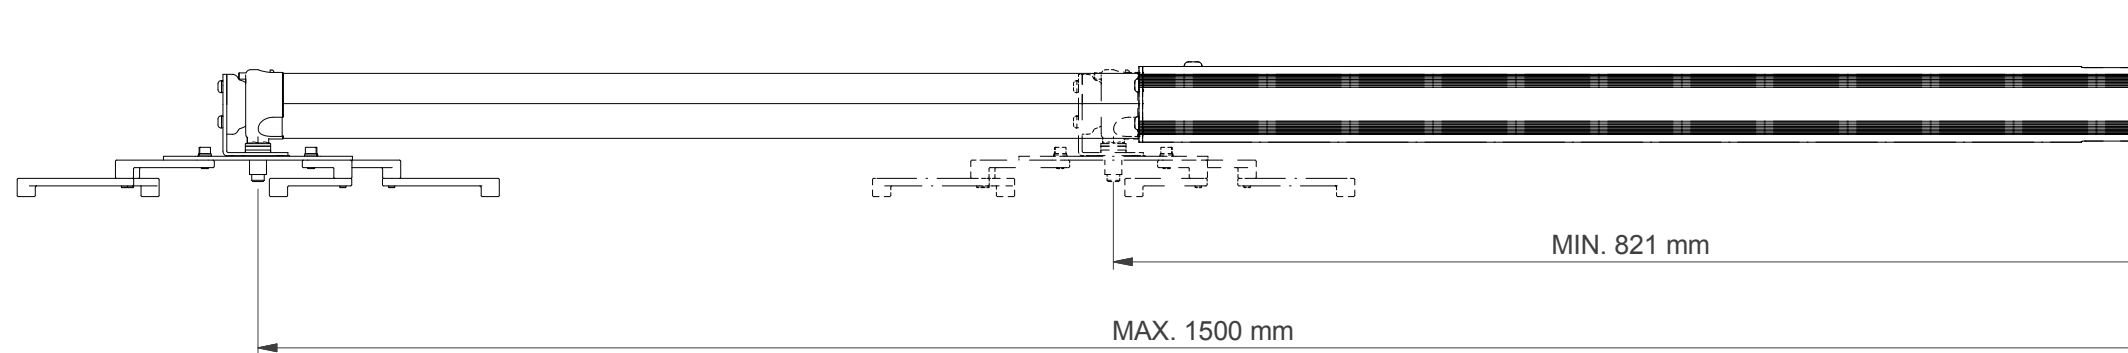

MODEL	Max. Length	Min. Length	Max. Load (Kg)
PWM-ST0600	600	410	20
PWM-ST1200	1200	1010	20
PWM-ST0800T	800	471	20
PWM-ST1500T	1500	821	10
PWM-ST1800T	1800	971	10

NOTE: All dimensions are \pm ..., in mm and subject to change