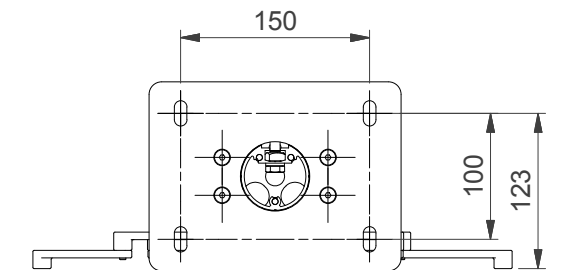

MODEL	Max. Length	Min. Length	Max. Load (Kg)
PWM-ST0600	600	410	20
PWM-ST1200	1200	1010	20
PWM-ST0800T	800	471	20
PWM-ST1500T	1500	821	10
PWM-ST1800T	1800	971	10

NOTE: All dimensions are \pm ..., in mm and subject to change