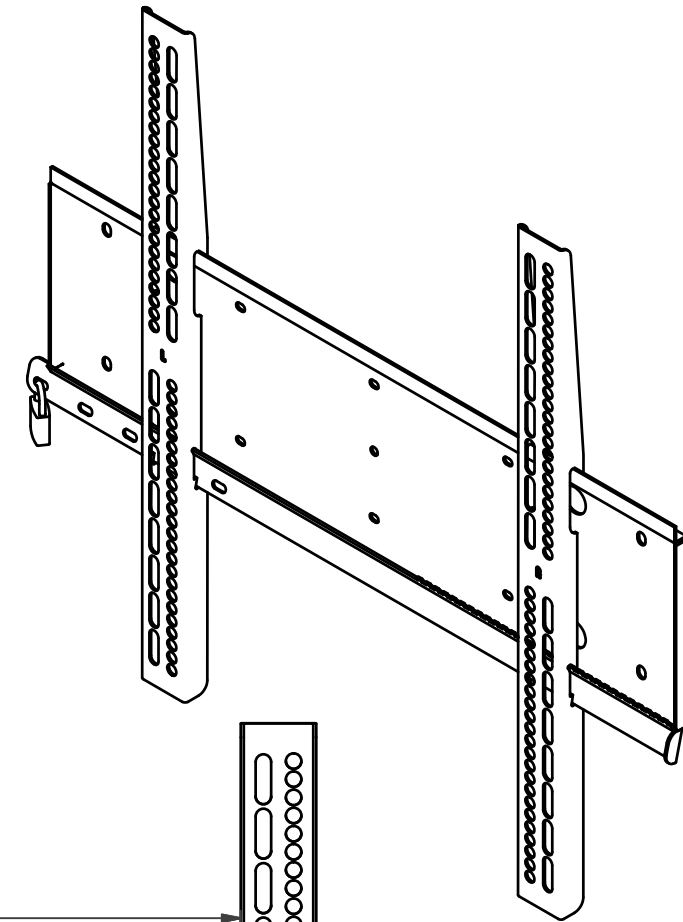

Optional lock:  
230045

NOTE: All dimensions are  $\pm$ ..., in mm and subject to change

<p>© COPYRIGHT AUDIPACK This print and the information shown thereon, is the property of AUDIPACK. It may not be delivered to others nor reproduced for general circulation without the written consent of the AUDIPACK engineering department.</p>	 <p><b>AUDIPACK</b> Industriestraat 2-4 2751 GT Moerkapelle the Netherlands Tel: +31(0)795931671 Fax: +31(0)795933115 www.audipack.com</p>
<p>PRESENTATION FWM-690P</p>	<p>FP WALL MOUNT UNIVERSAL UNIFLATFIX PORTRAIT</p>