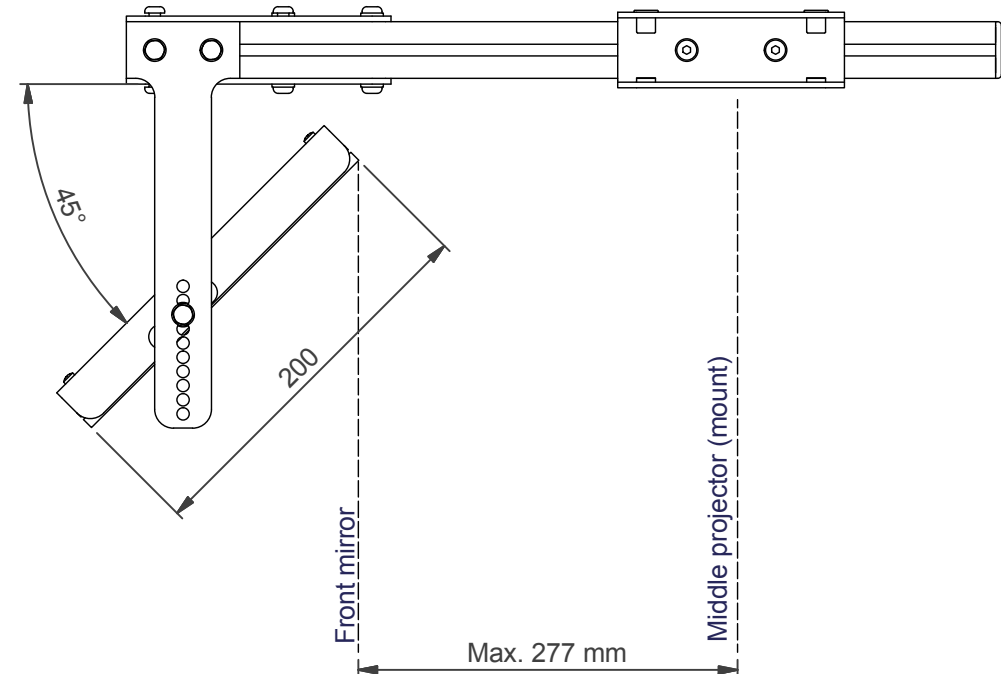

Adjustable for lens offset

NOTE: All dimensions are ±..., in mm and subject to change

Max. lens offset 85 mm.  
 Mirrorsize 200 X 200 mm.  
 \* = Different length available on request.

Dimensions are indications, not to be used for any preparations. No rights can be derived from the above dimensions.