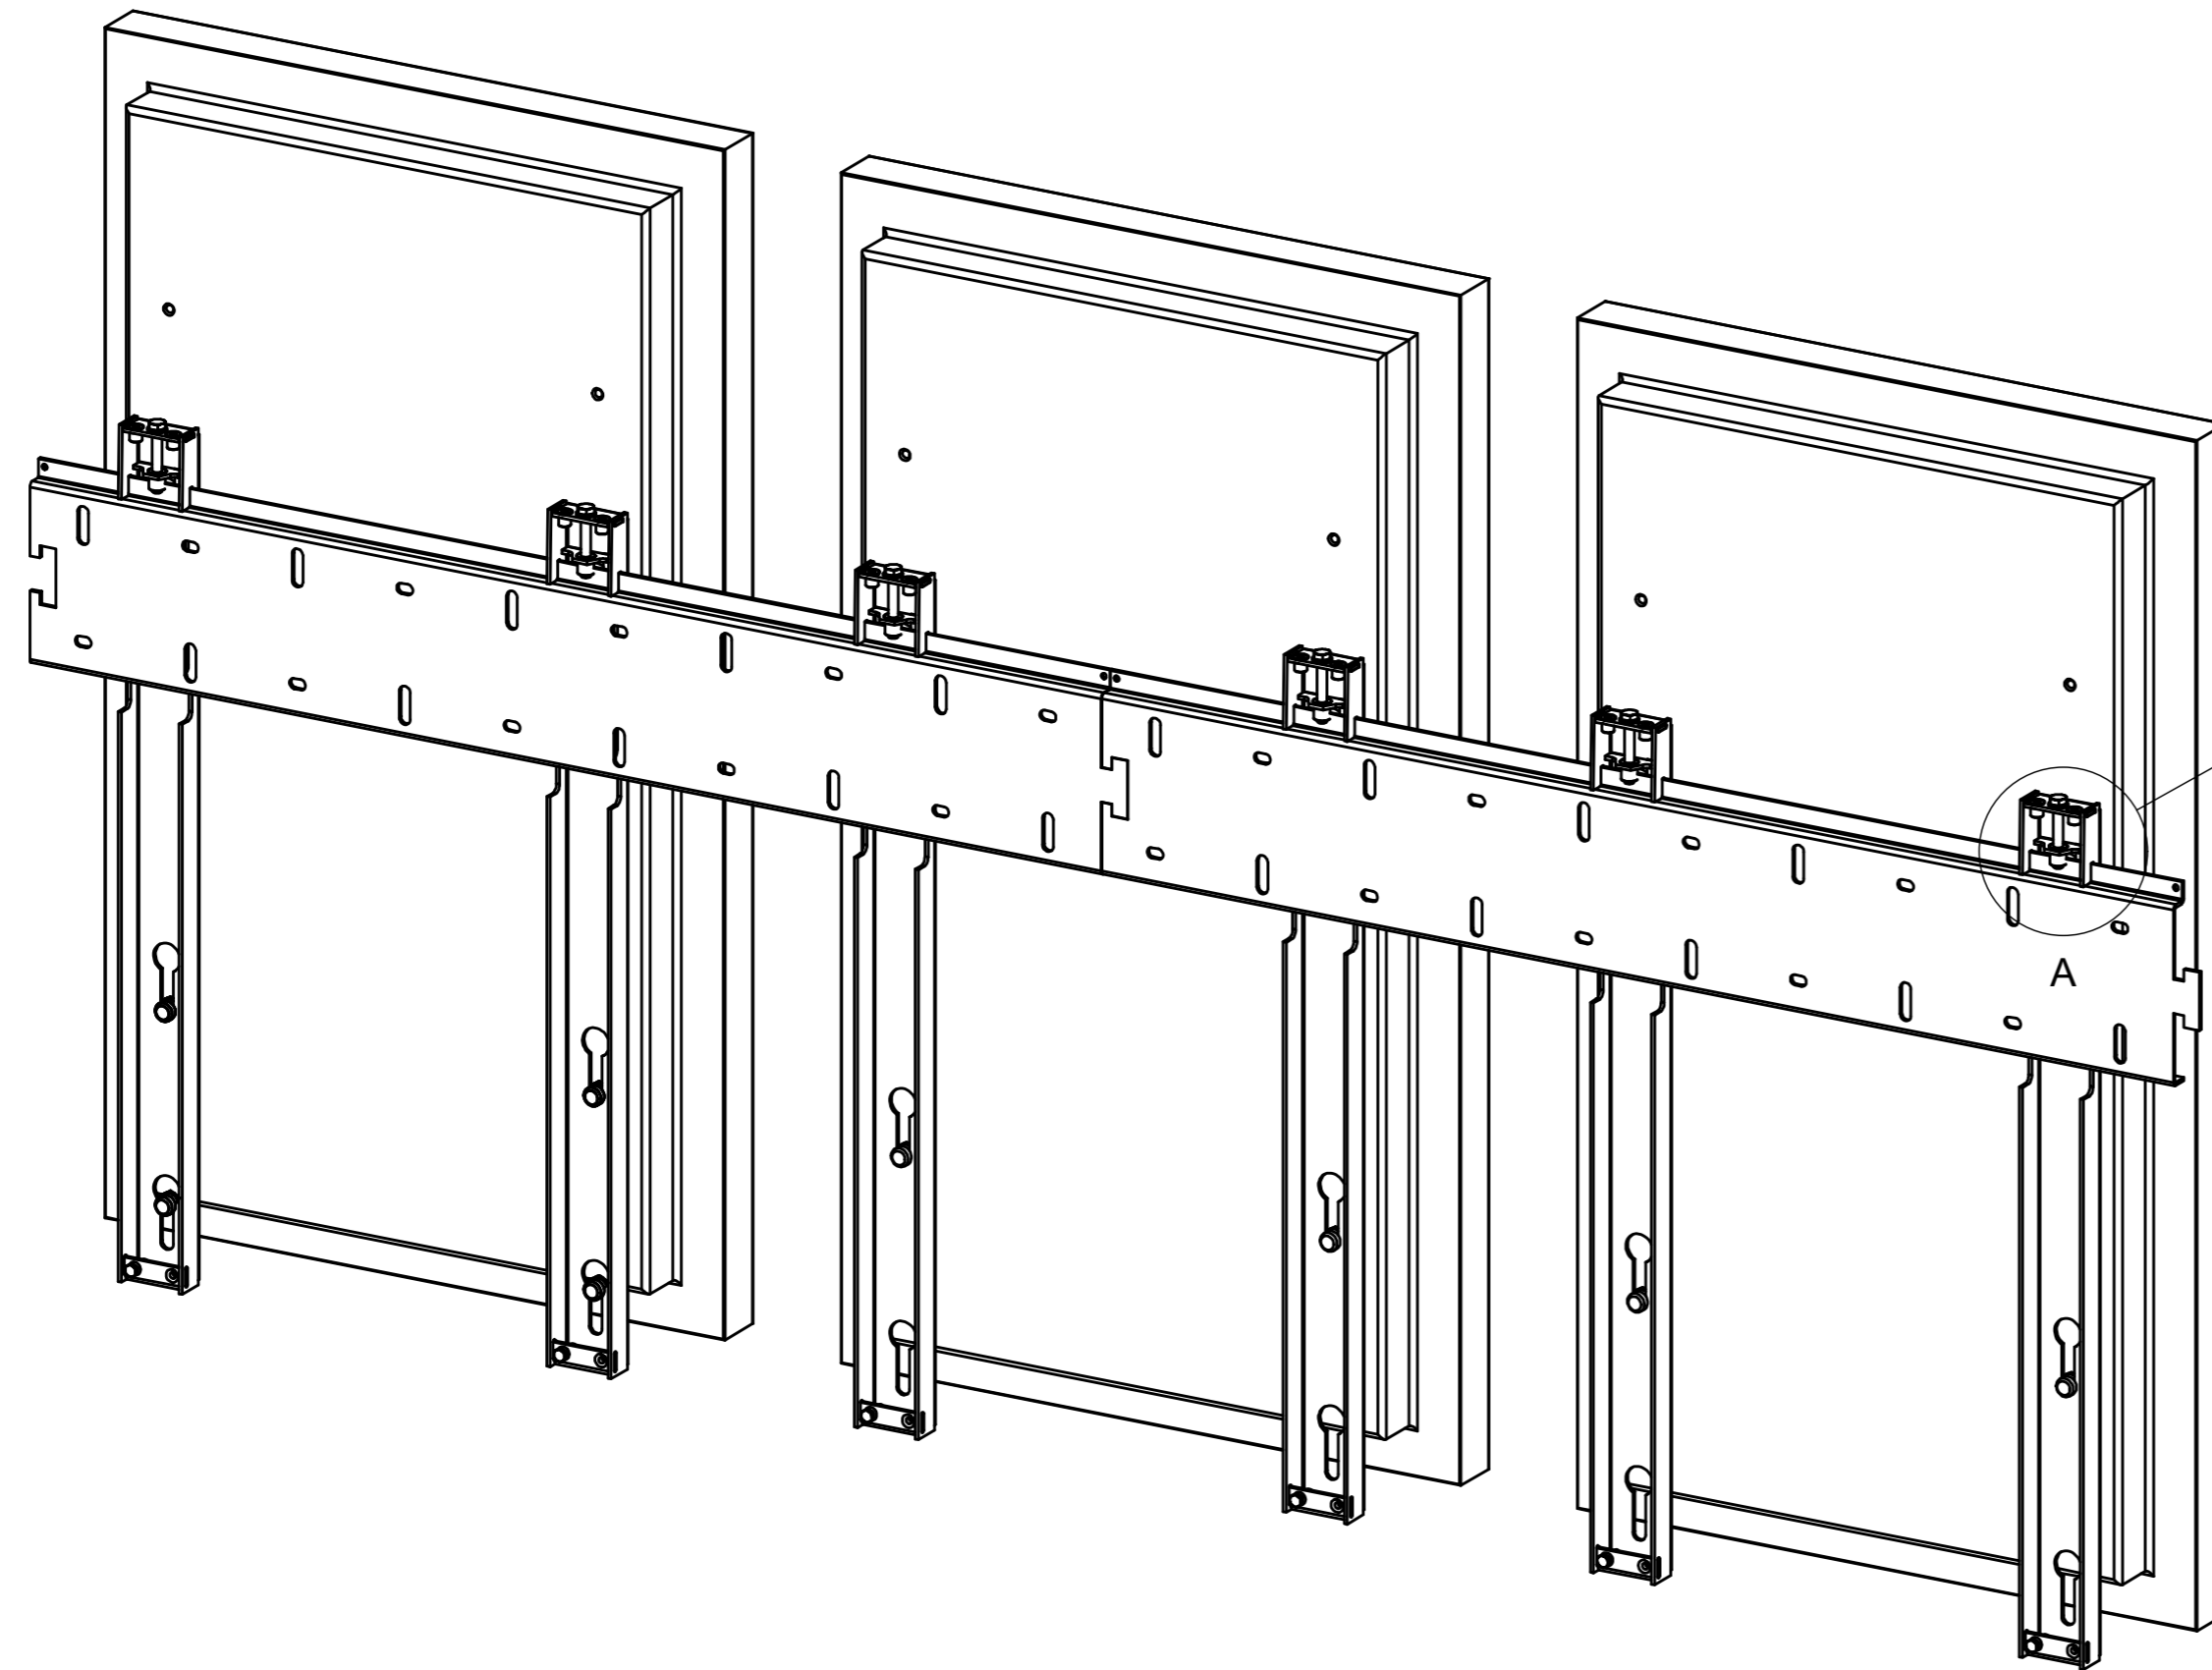

NOTE: All dimensions are ±..., in mm and subject to change

<p>© COPYRIGHT AUDIPACK This print and the information shown thereon, is the property of AUDIPACK. It may not be delivered to others nor reproduced for general circulation without the written consent of the AUDIPACK engineering department.</p>	 <p>AUDIPACK Industriestraat 2-4 2751 GT Moerkapelle the Netherlands Tel: +31(0)795931671 Fax: +31(0)795933115 www.audipack.com</p>
<p>PRESENTATION VWM-MA-600_presentation</p>	<p>VIDEO WALL MOUNTING ARM VESA 200/300/400/600</p>

Dimensions are indications, not to be used for any preparations. No rights can be derived from the above dimensions.

MONITOR
HEIGHT ADJUSTMENT

NOTE: All dimensions are \pm ..., in mm and subject to change