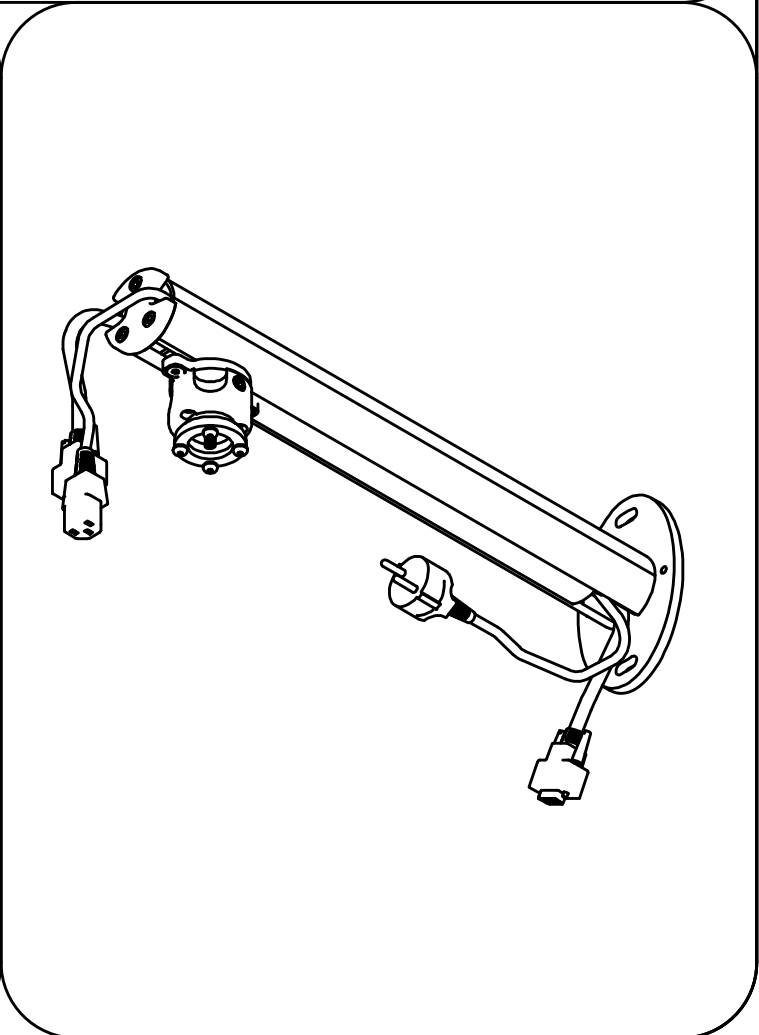

PWM-450 installatie handleiding

installation guide

installationhandbuch

guide d'installation

NOTE: All dimensions are \pm ..., in mm and subject to change

<p>© COPYRIGHT AUDIPACK This print and the information shown thereon, is the property of AUDIPACK. It may not be delivered to others nor reproduced for general circulation without the written consent of the AUDIPACK engineering department.</p>	 <p>AUDIPACK[®]</p> <p>AUDIPACK Industriestraat 2-4 2751 GT Moerkapelle the Netherlands</p> <p>Tel: +31(0)795931671 Fax: +31(0)795933115 www.audipack.com</p>
<p>DRILLING PATTERN</p>	