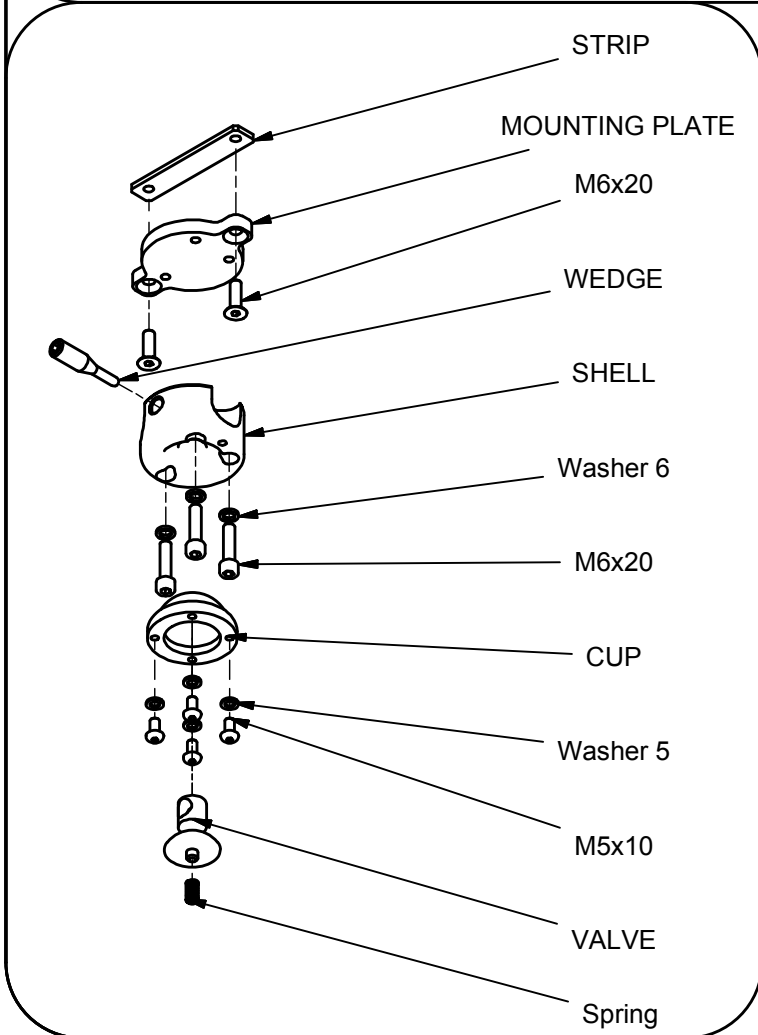

PWM-450 installatie handleiding

installation guide

installationhandbuch

guide d'installation

NOTE: All dimensions are \pm ..., in mm and subject to change

<p>© COPYRIGHT AUDIPACK This print and the information shown thereon, is the property of AUDIPACK. It may not be delivered to others nor reproduced for general circulation without the written consent of the AUDIPACK engineering department.</p>	 <p>AUDIPACK[®]</p> <p>AUDIPACK Industriestraat 2-4 2751 GT Moerkapelle the Netherlands</p> <p>Tel: +31(0)795931671 Fax: +31(0)795933115 www.audipack.com</p>
<p>DRILLING PATTERN</p>	