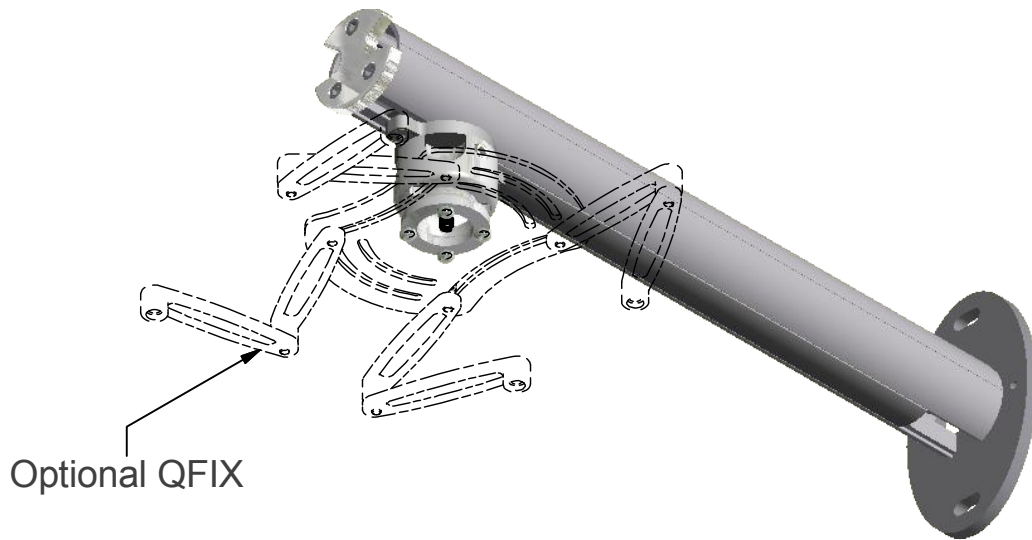

PWM-450 installatie handleiding

installation guide

installationhandbuch

guide d'installation

NOTE: All dimensions are \pm ..., in mm and subject to change

<p>© COPYRIGHT AUDIPACK This print and the information shown thereon, is the property of AUDIPACK. It may not be delivered to others nor reproduced for general circulation without the written consent of the AUDIPACK engineering department.</p>	 <p>AUDIPACK[®]</p> <p>AUDIPACK Industriestraat 2-4 2751 GT Moerkapelle the Netherlands</p> <p>Tel: +31(0)795931671 Fax: +31(0)795933115 www.audipack.com</p>
<p>DRILLING PATTERN</p>	