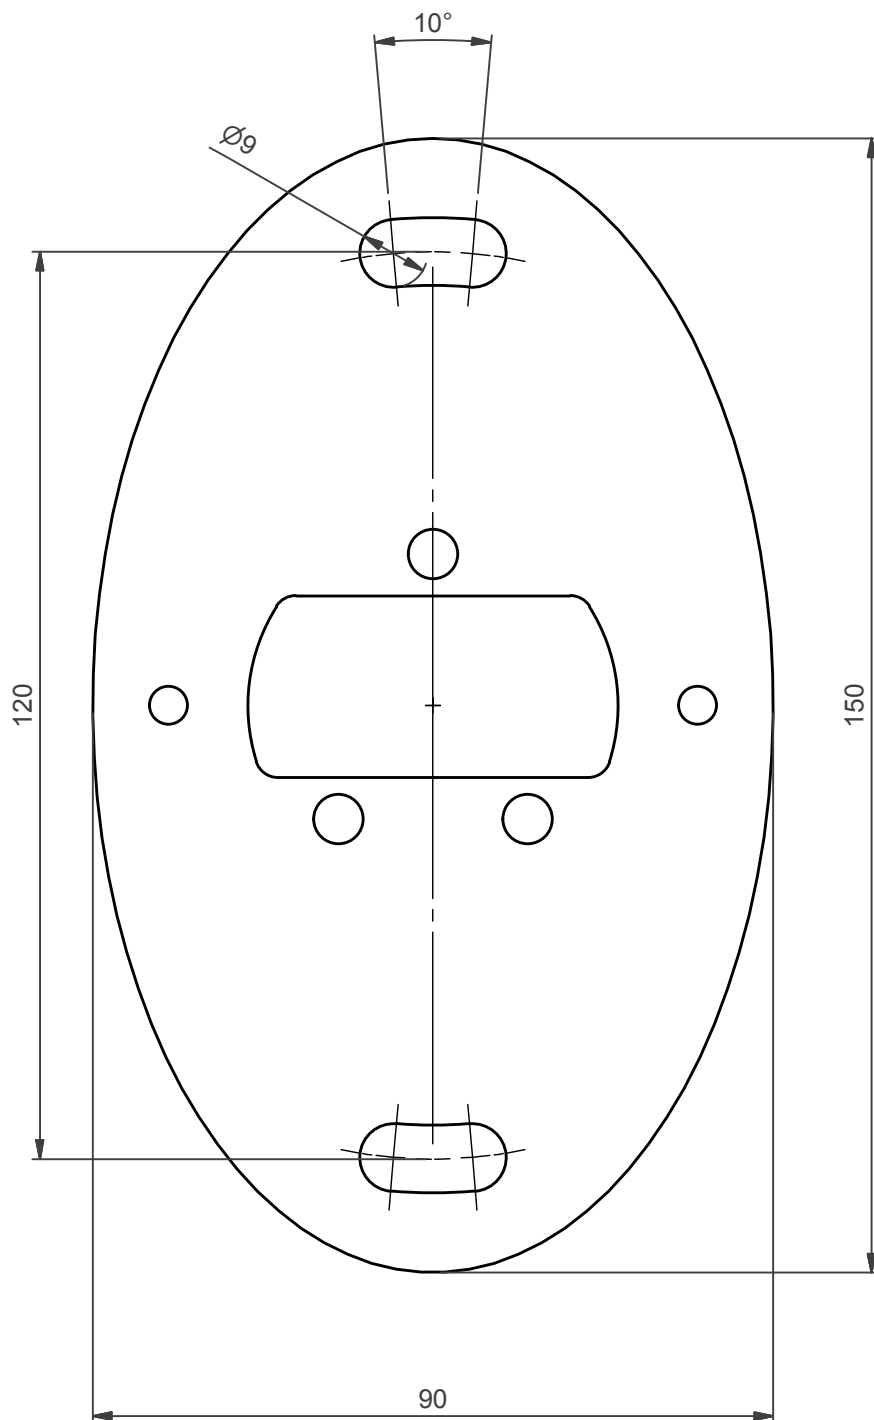

PWM-450 installatie handleiding

installation guide

installationhandbuch

guide d'installation

NOTE: All dimensions are \pm ..., in mm and subject to change

<p>© COPYRIGHT AUDIPACK This print and the information shown thereon, is the property of AUDIPACK. It may not be delivered to others nor reproduced for general circulation without the written consent of the AUDIPACK engineering department.</p>	 <p>AUDIPACK[®]</p> <p>AUDIPACK Industriestraat 2-4 2751 GT Moerkapelle the Netherlands</p> <p>Tel: +31(0)795931671 Fax: +31(0)795933115 www.audipack.com</p>
<p>DRILLING PATTERN</p>	