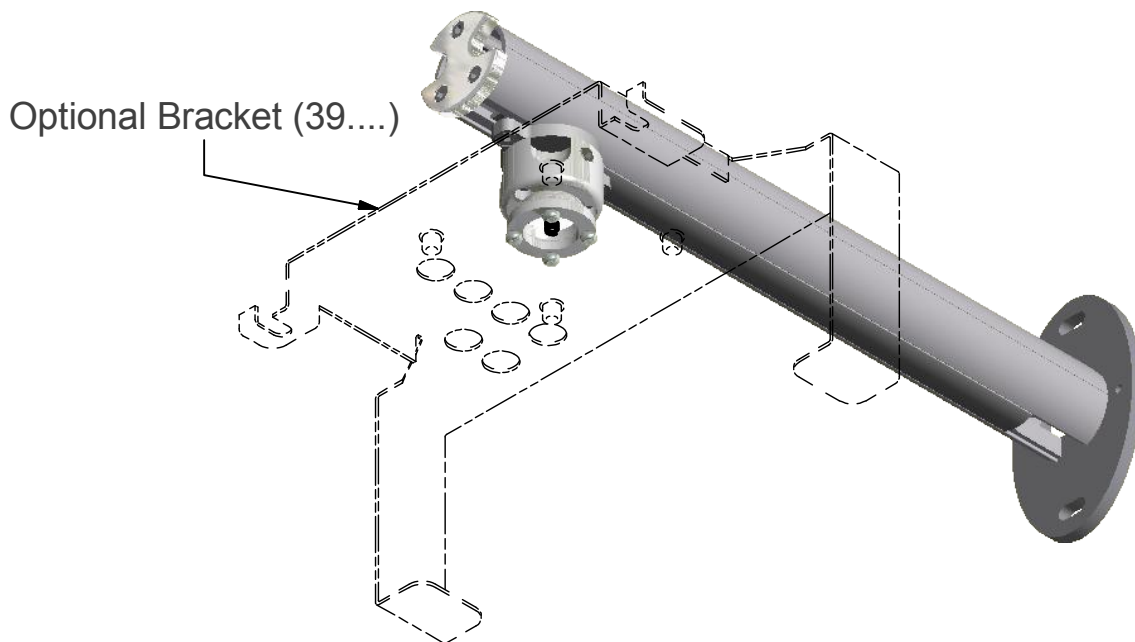

PWM-450 installatie handleiding

installation guide

installationhandbuch

guide d'installation

NOTE: All dimensions are \pm ..., in mm and subject to change

<p>© COPYRIGHT AUDIPACK This print and the information shown thereon, is the property of AUDIPACK. It may not be delivered to others nor reproduced for general circulation without the written consent of the AUDIPACK engineering department.</p>	 <p>AUDIPACK[®]</p> <p>AUDIPACK Industriestraat 2-4 2751 GT Moerkapelle the Netherlands</p> <p>Tel: +31(0)795931671 Fax: +31(0)795933115 www.audipack.com</p>
<p>DRILLING PATTERN</p>	