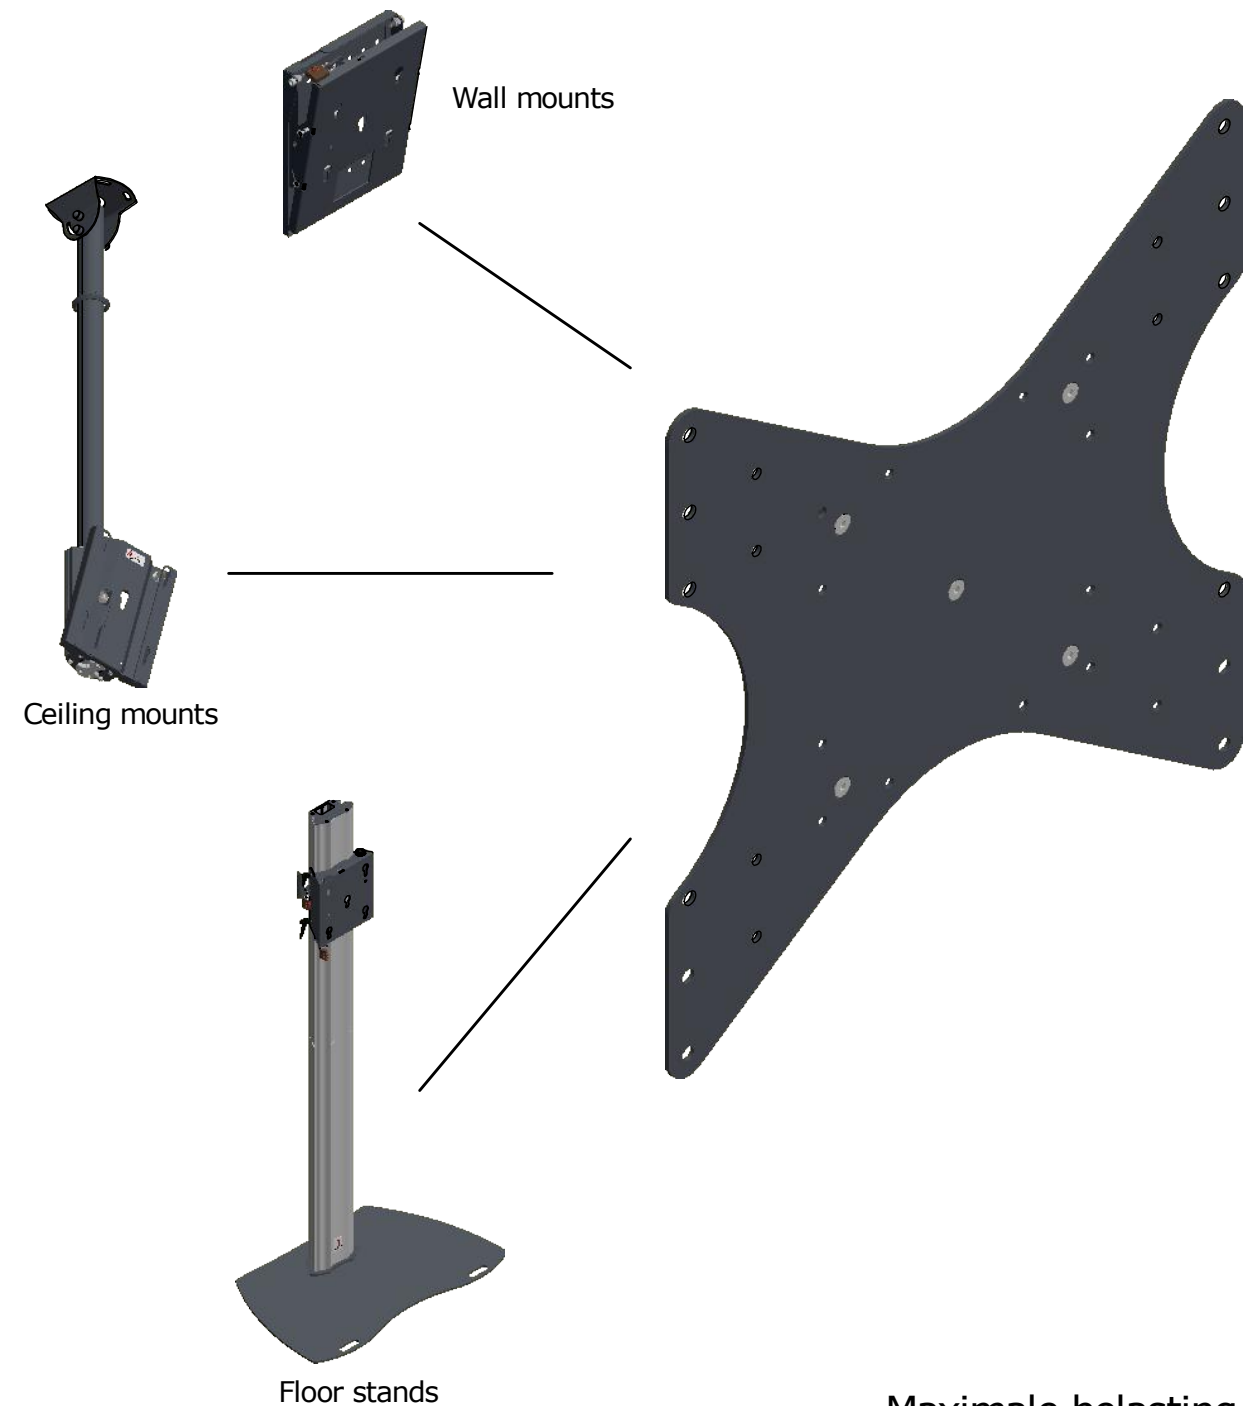

Algemene afmetingen
 General dimensions
 allgemeine Abmessungen
 Dimensions générales

Montageposities
 Mounting positions
 Montage positionen
 Positions de montage

UFPRO installatiehandleiding

installation manual

Montage Anleitung

manuel d'installation

UFPRO-V400

"Multi-VESA Flat Panel Mount"

Maximale belasting
 Maximum load
 Maximale Belastung
 Charge maximale

643830
VESA 200/300/400 BRACKET

-  Washer M4
-  Bolt M4x12
-  Washer M5
-  Bolt M5x12
-  Washer M6
-  Bolt M6x12
-  Plastic Washer
-  Washer M8
-  Bolt M8x16