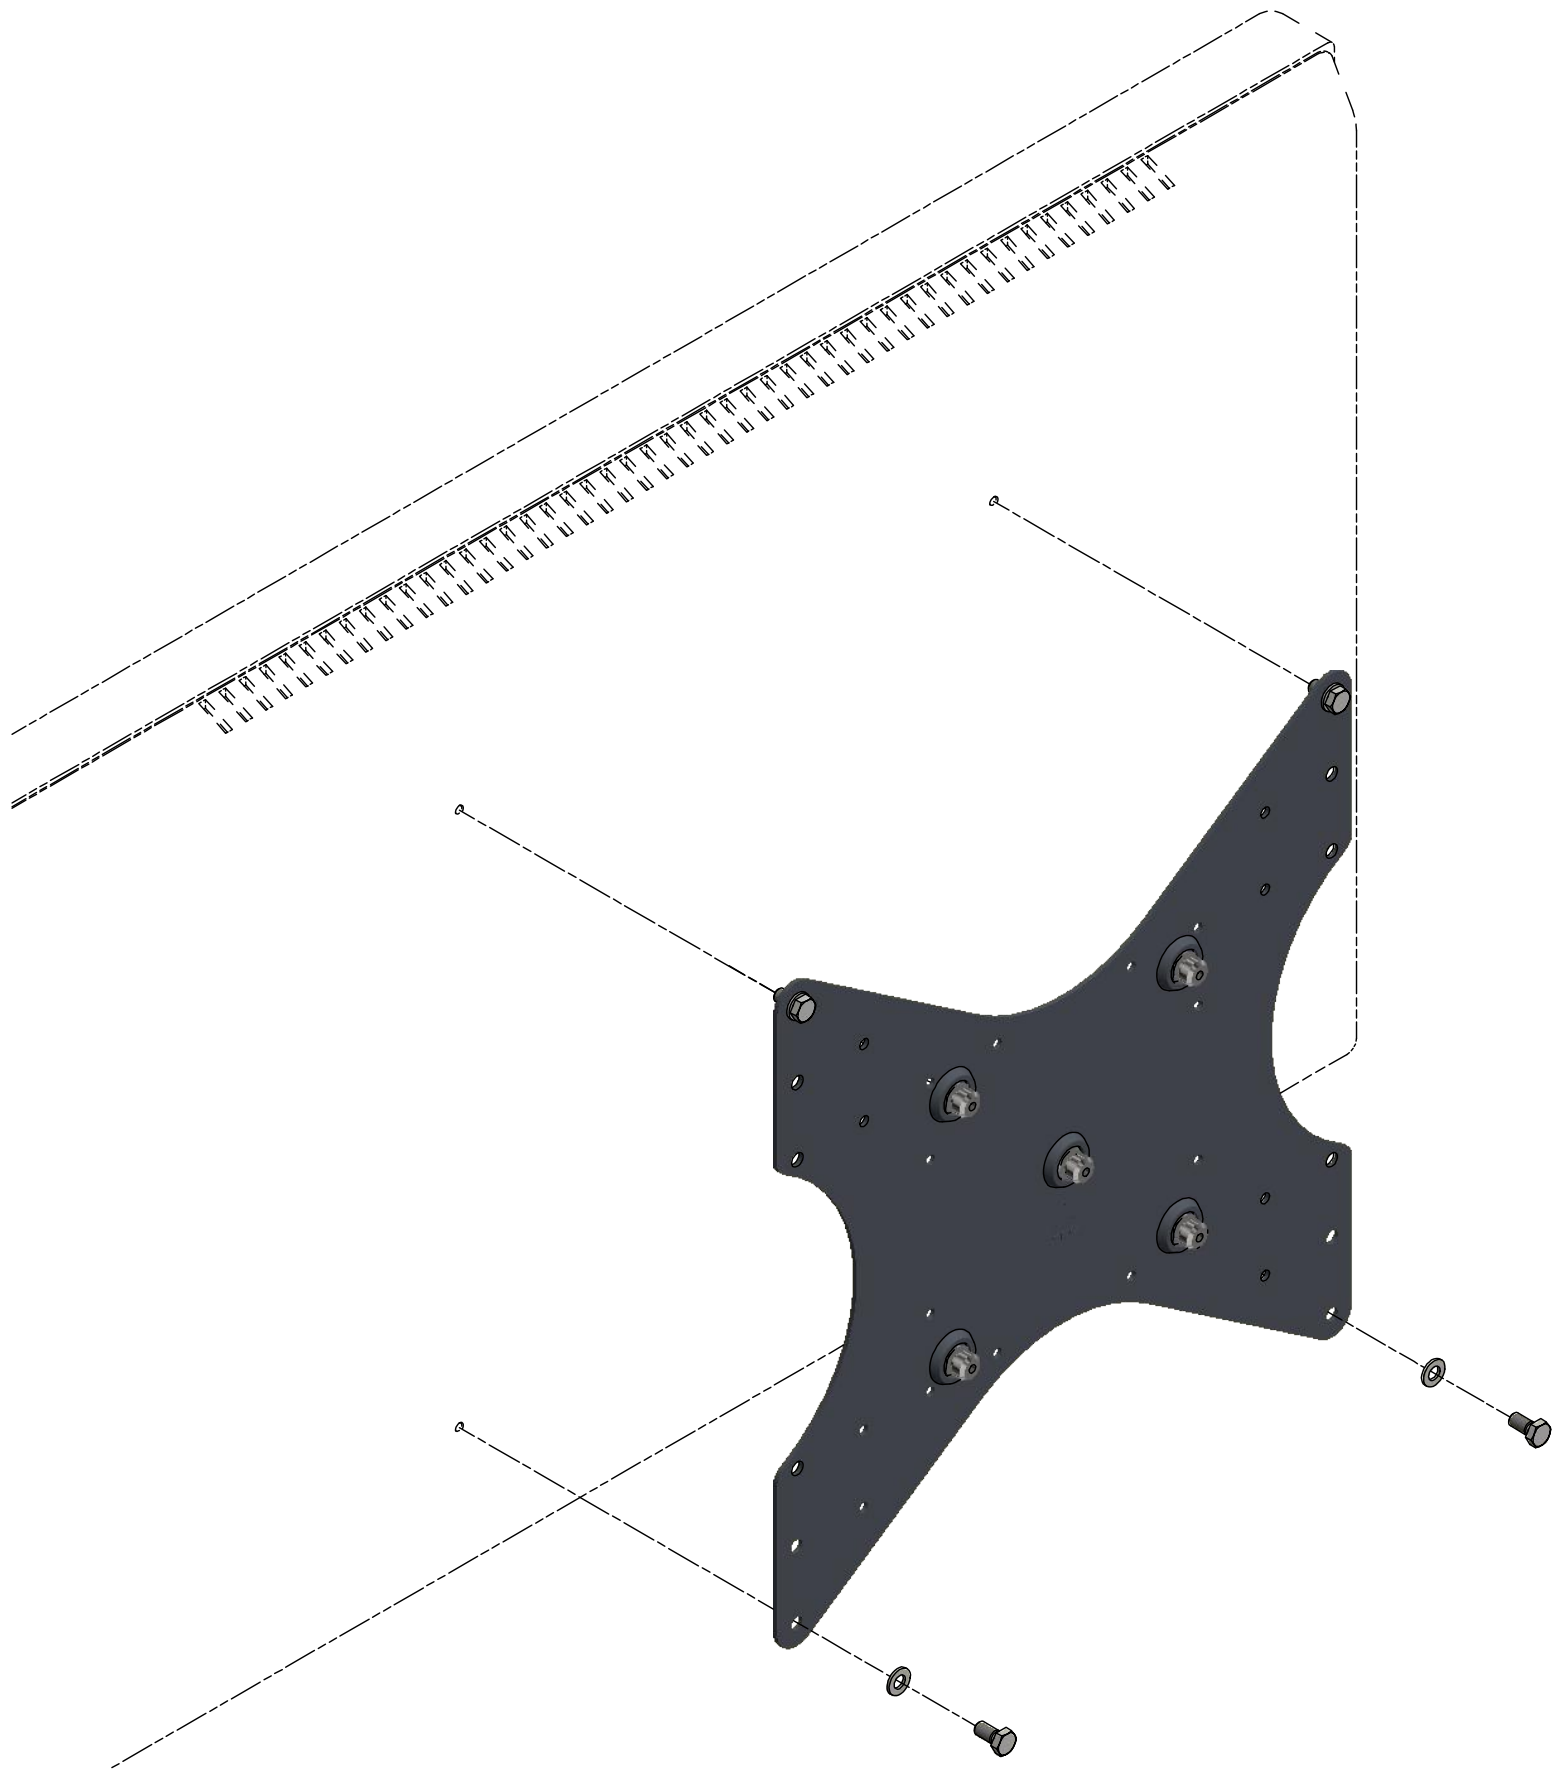

Montage Anleitung

manuel d'installation

UFPRO-V400

"Multi-VESA Flat Panel Mount"

Maximale belasting
 Maximum load
 Maximale Belastung
 Charge maximale

643830
VESA 200/300/400 BRACKET

-  Washer M4
-  Bolt M4x12
-  Washer M5
-  Bolt M5x12
-  Washer M6
-  Bolt M6x12
-  Plastic Washer
-  Washer M8
-  Bolt M8x16