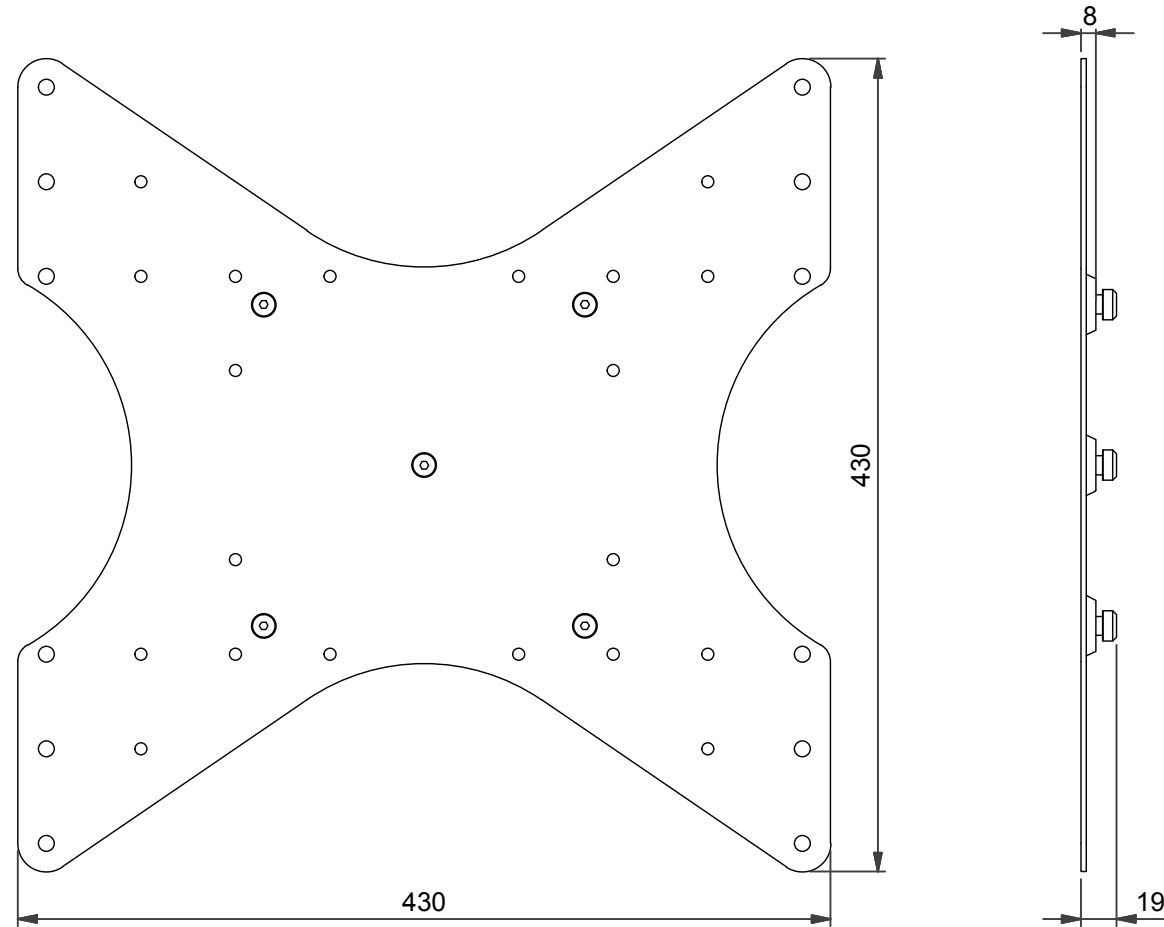

Algemene afmetingen
 General dimensions
 allgemeine Abmessungen
 Dimensions générales

Montageposities
 Mounting positions
 Montage positionen
 Positions de montage

UFPRO installatiehandleiding

installation manual

Montage Anleitung

manuel d'installation

UFPRO-V400

"Multi-VESA Flat Panel Mount"

Maximale belasting
 Maximum load
 Maximale Belastung
 Charge maximale

643830
VESA 200/300/400 BRACKET

-  Washer M4
-  Bolt M4x12
-  Washer M5
-  Bolt M5x12
-  Washer M6
-  Bolt M6x12
-  Plastic Washer
-  Washer M8
-  Bolt M8x16