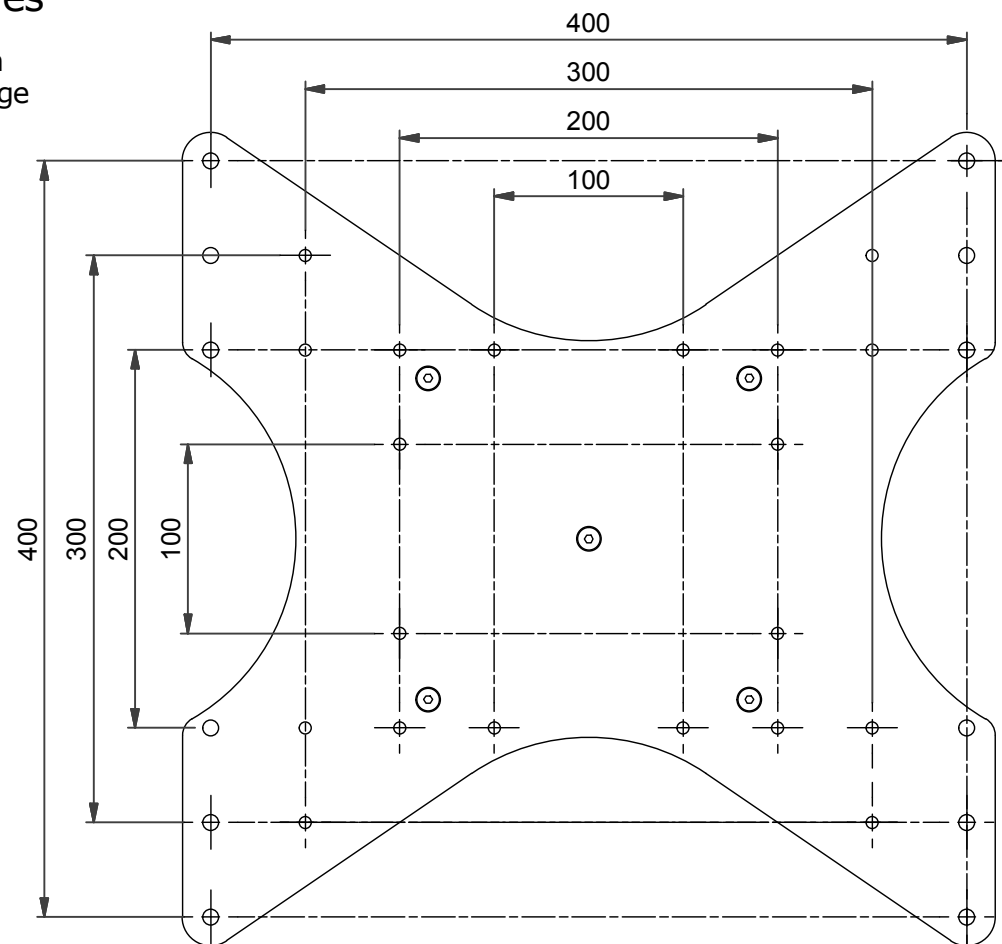

Algemene afmetingen
 General dimensions
 allgemeine Abmessungen
 Dimensions générales

Montageposities
 Mounting positions
 Montage positionen
 Positions de montage

UFPRO installatiehandleiding

installation manual

Montage Anleitung

manuel d'installation

UFPRO-V400

"Multi-VESA Flat Panel Mount"

Maximale belasting
 Maximum load
 Maximale Belastung
 Charge maximale

643830
VESA 200/300/400 BRACKET

-  Washer M4
-  Bolt M4x12
-  Washer M5
-  Bolt M5x12
-  Washer M6
-  Bolt M6x12
-  Plastic Washer
-  Washer M8
-  Bolt M8x16