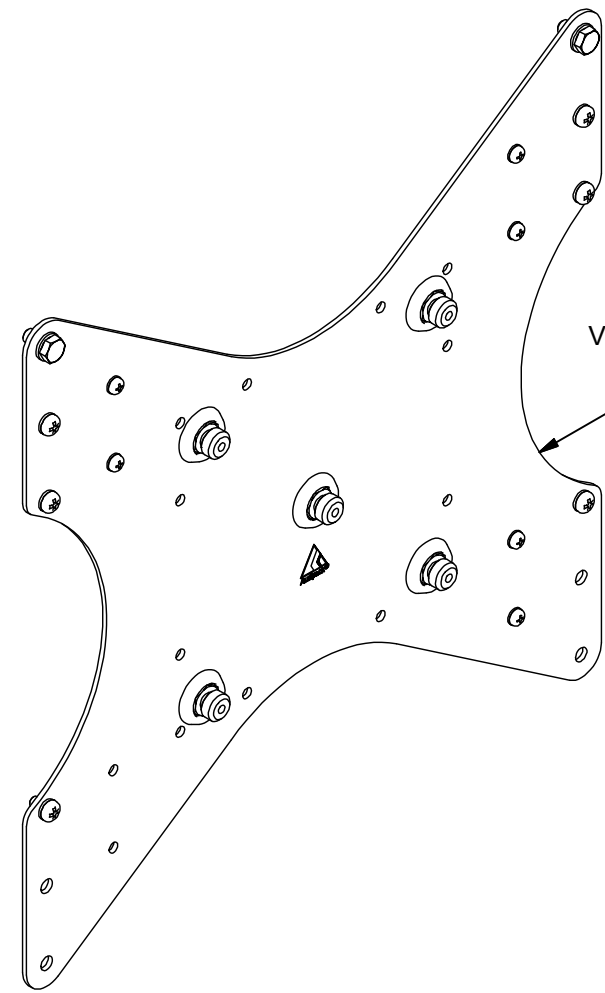

Montage Anleitung

manuel d'installation

UFPRO-V400

"Multi-VESA Flat Panel Mount"

Maximale belasting
 Maximum load
 Maximale Belastung
 Charge maximale

643830
VESA 200/300/400 BRACKET

-  Washer M4
-  Bolt M4x12
-  Washer M5
-  Bolt M5x12
-  Washer M6
-  Bolt M6x12
-  Plastic Washer
-  Washer M8
-  Bolt M8x16