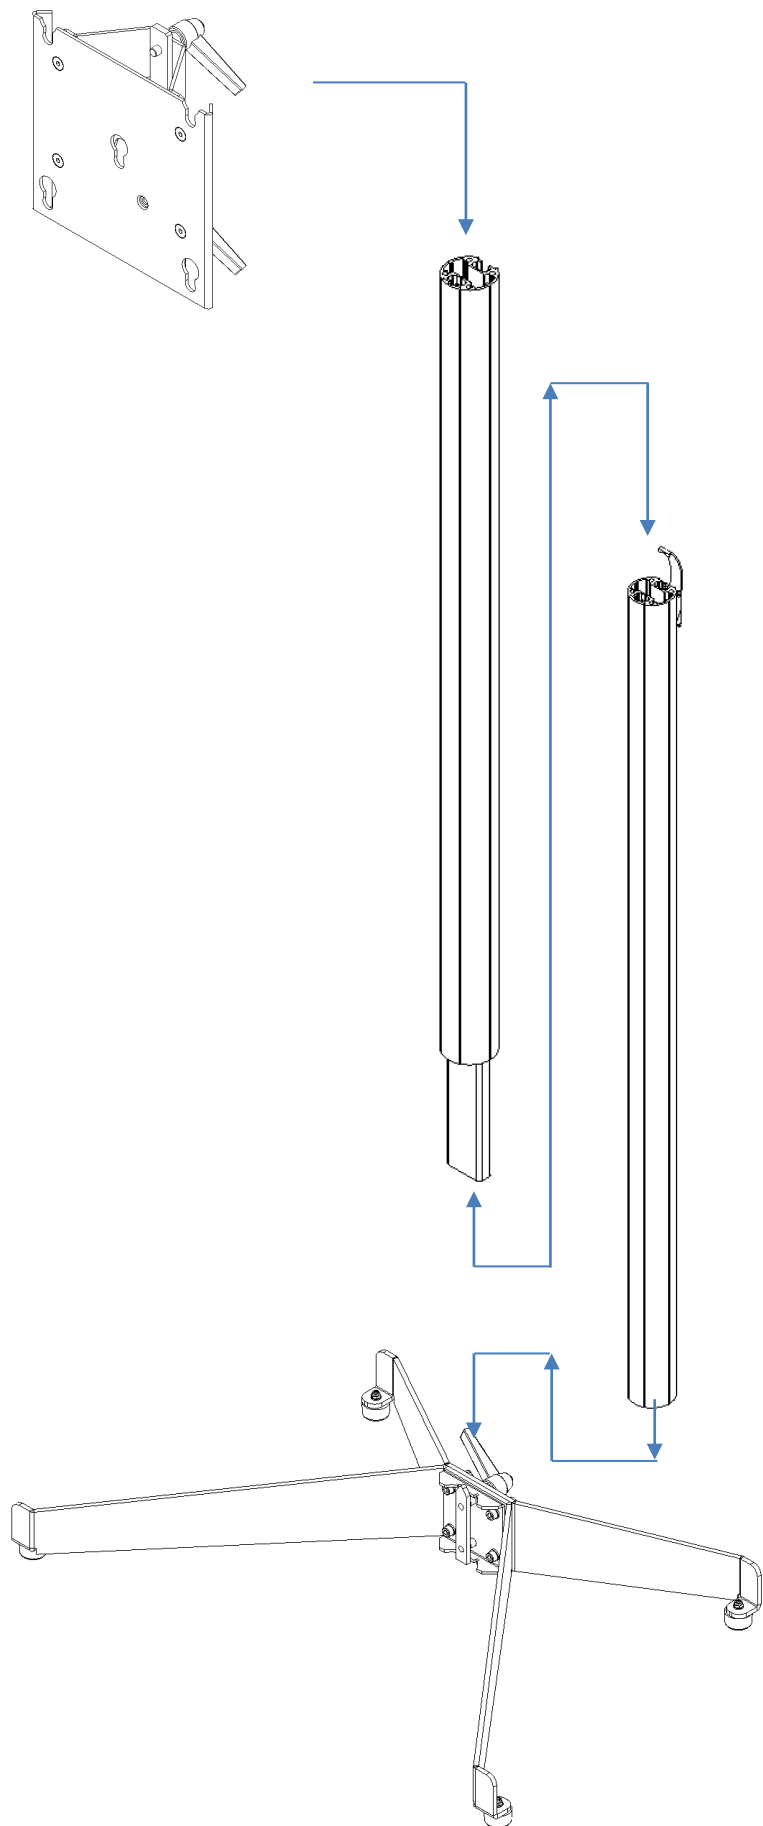

FS-BUDDY-1

Installation manual
Montage handleiding

Slanke click&go vloersteun voor beeldschermen
Slim line click&go floor stand for screens

EN. Assembly
NL. Samenstellen

Remarks:

Use only Audipack L&S3 / L&S5 monitor brackets

Max. load 20 Kg

Place on level floors only

Audipack's general conditions of sales and delivery apply to all of Audipack's deliveries. These conditions can be downloaded from Audipack's website, www.audipack.com, or will be sent by post on request.