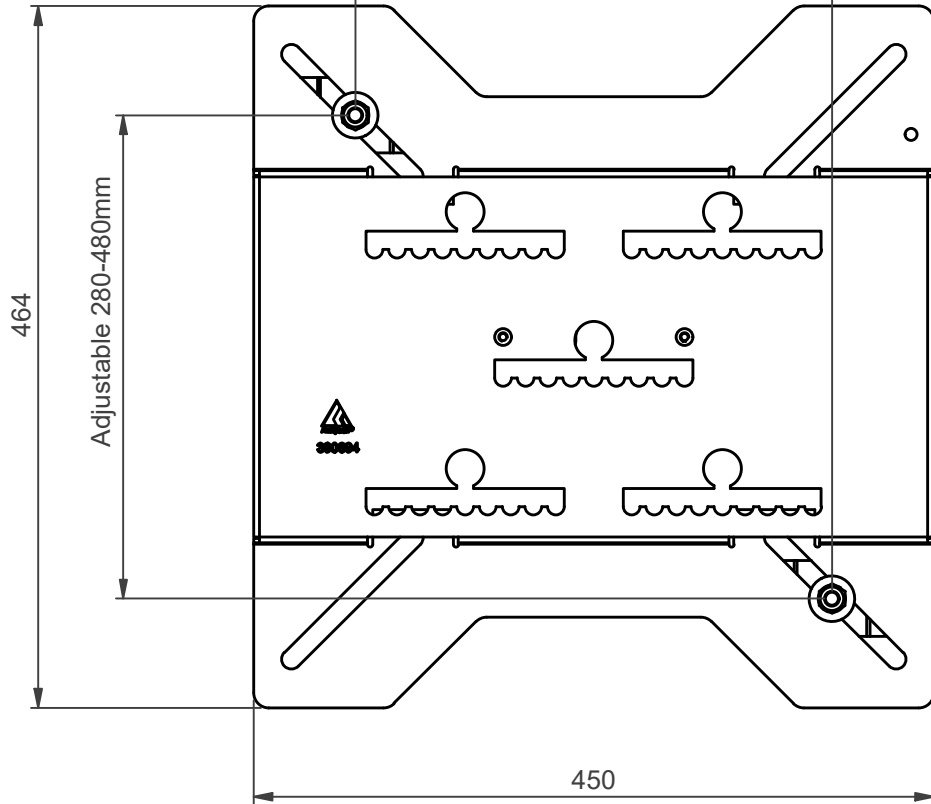

Installation direction

Adjustable 200-400mm

Screens are installed with Audipack L&S brackets.  
Max load 85 Kg

NOTE: All dimensions are ±..., in mm and subject to change

|   |   |
|---|---|
| <p>© COPYRIGHT AUDIPACK<br/>This print and the information shown thereon, is the property of AUDIPACK.<br/>It may not be delivered to others nor reproduced for general circulation without the written consent of the AUDIPACK engineering department.</p> |  <p><b>AUDIPACK</b><br/>Industriestraat 2-4<br/>2751 GT Moerkapelle<br/>the Netherlands<br/>Tel: +31(0)795931671<br/>Fax: +31(0)795933115<br/>www.audipack.com</p> |
| <p>MANUAL<br/>390694</p>  | <p>TRUSS MOUNTING PLATE</p>   |

Dimensions are indications, not to be used for any preparations. No rights can be derived from the above dimensions.