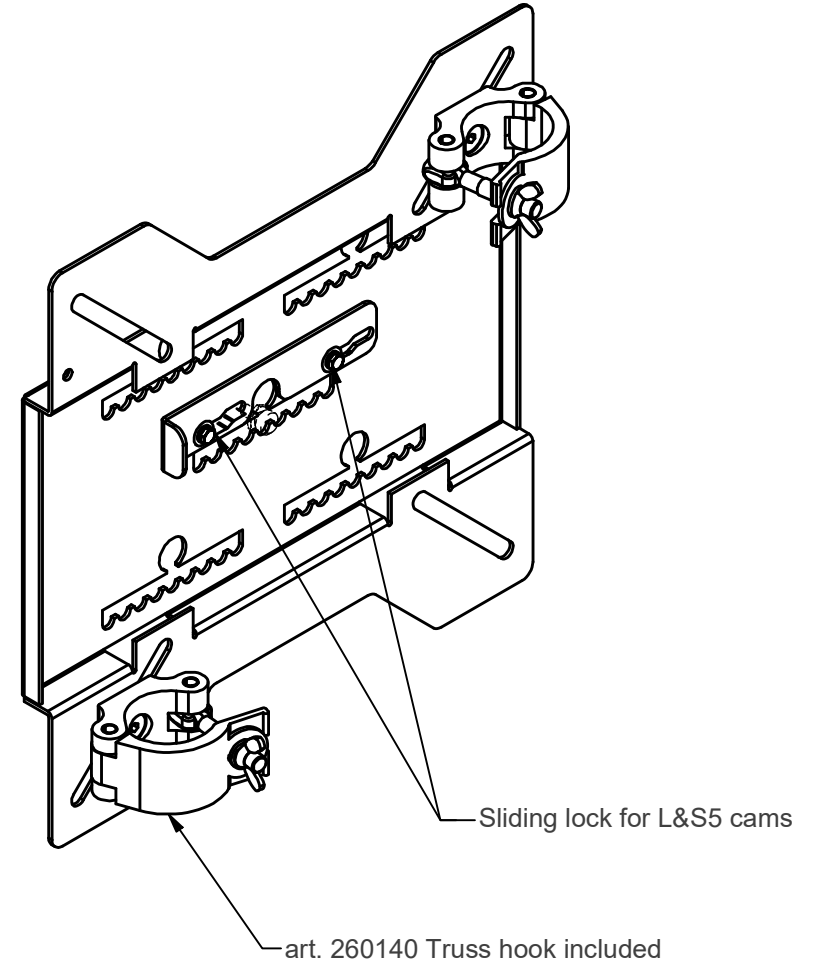

Installation direction

Adjustable 200-400mm

Screens are installed with Audipack L&S brackets.  
Max load 85 Kg

NOTE: All dimensions are ±..., in mm and subject to change

|   |   |
|---|---|
| <p>© COPYRIGHT AUDIPACK<br/>This print and the information shown thereon, is the property of AUDIPACK.<br/>It may not be delivered to others nor reproduced for general circulation without the written consent of the AUDIPACK engineering department.</p> |  <p><b>AUDIPACK</b><br/>Industriestraat 2-4<br/>2751 GT Moerkapelle<br/>the Netherlands<br/>Tel: +31(0)795931671<br/>Fax: +31(0)795933115<br/>www.audipack.com</p> |
| <p>MANUAL<br/>390694</p>  | <p>TRUSS MOUNTING PLATE</p>   |