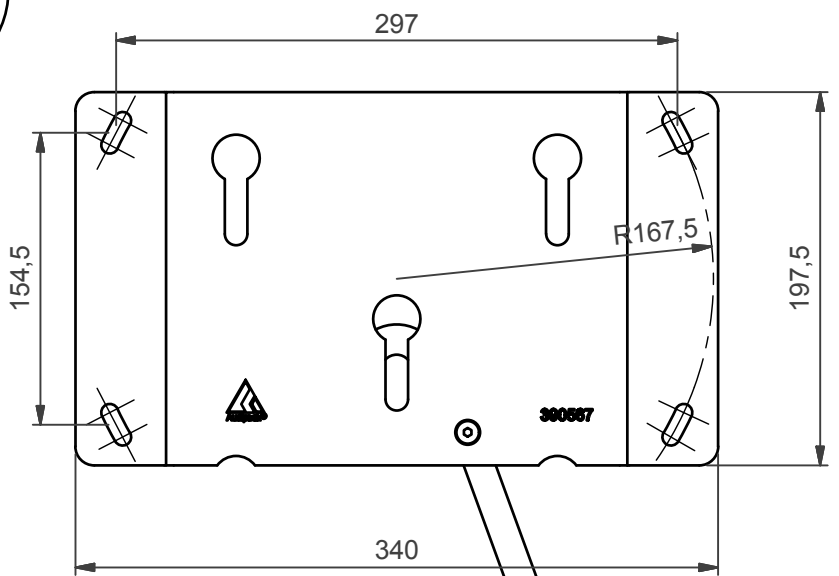

L&S3 Flat Panel Wall Mount

1

2

3

4

Wood	:	
Holz	:	
Bois	:	
Hout	:	
	:	
4X		DIN 571 - M8 x 80 4.6

Concrete:		
Beton	:	
Béton	:	
Beton	:	
	:	
4X		DIN 16168 - M8x75

NOTE: Only to be use in combination with Audipack Flat Panel Monitor Mount
NOTE: All dimensions are ±..., in mm and subject to change

Dimensions are indications, not to be used for any preparations.
No rights can be derived from the above dimensions.

NOTE: All dimensions are \pm ..., in mm and subject to change

Dimensions are indications, not to be used for any preparations.
No rights can be derived from the above dimensions.