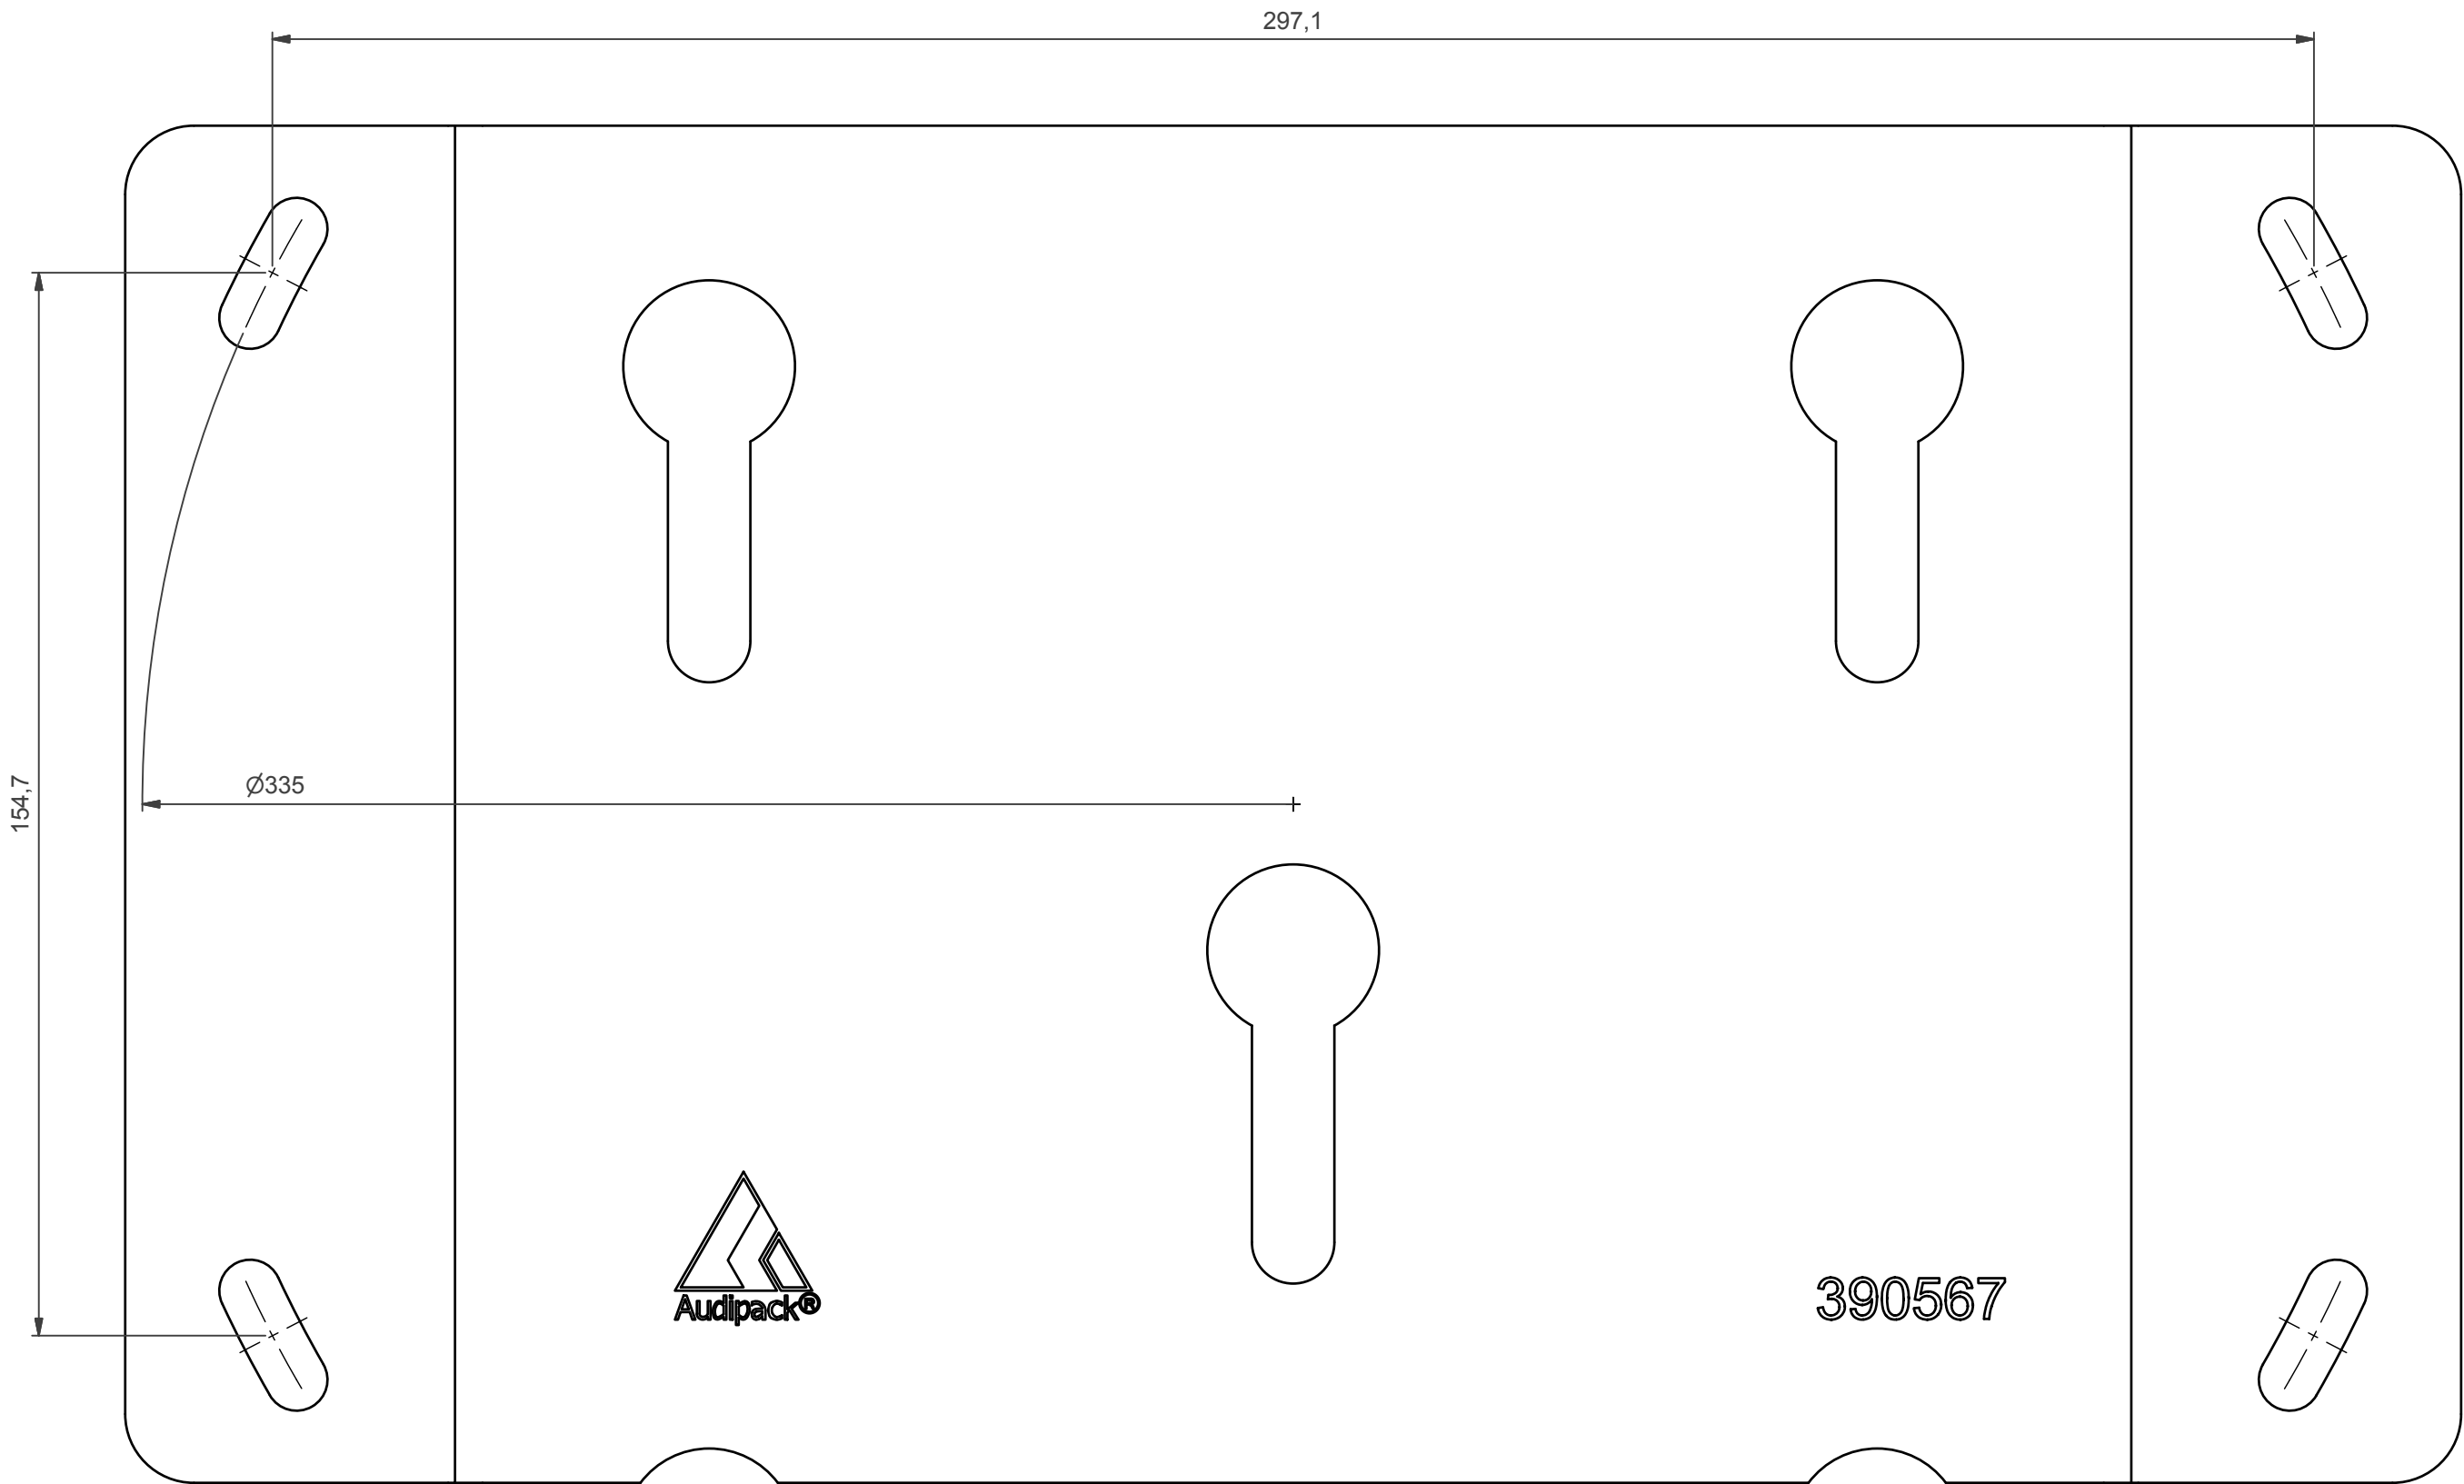

L&S3 Flat Panel Wall Mount

1

2

3

4

Wood	:	
Holz	:	
Bois	:	
Hout	:	
	:	
4X		DIN 571 - M8 x 80 4.6

Concrete:		
Beton	:	
Béton	:	
Beton	:	
	:	
4X		DIN 16168 - M8x75

NOTE: Only to be use in combination with Audipack Flat Panel Monitor Mount
NOTE: All dimensions are ±..., in mm and subject to change

Dimensions are indications, not to be used for any preparations.
No rights can be derived from the above dimensions.

NOTE: All dimensions are \pm ..., in mm and subject to change

Dimensions are indications, not to be used for any preparations.
No rights can be derived from the above dimensions.