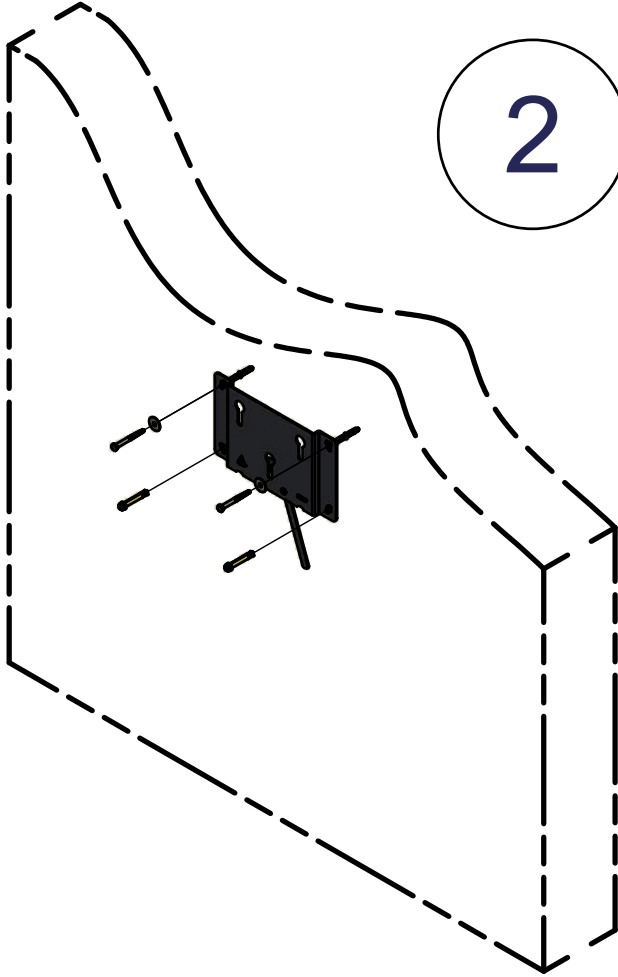

L&S3 Flat Panel Wall Mount

1

2

3

4

Wood	:	
Holz	:	
Bois	:	
Hout	:	
	:	
4X		DIN 571 - M8 x 80 4.6

Concrete:		
Beton	:	
Béton	:	
Beton	:	
	:	
4X		DIN 16168 - M8x75

NOTE: Only to be use in combination with Audipack Flat Panel Monitor Mount
NOTE: All dimensions are ±..., in mm and subject to change