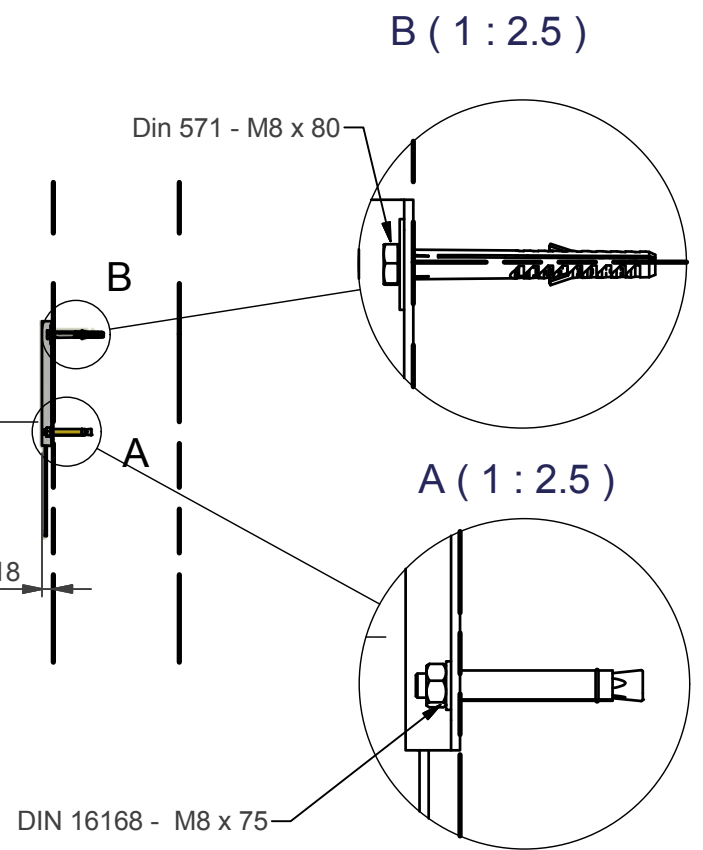

L&S3 Flat Panel Wall Mount

1

2

3

4

Wood	:	
Holz	:	
Bois	:	
Hout	:	
	:	
4X		DIN 571 - M8 x 80 4.6

Concrete:		
Beton	:	
Béton	:	
Beton	:	
	:	
4X		DIN 16168 - M8x75

NOTE: Only to be use in combination with Audipack Flat Panel Monitor Mount
NOTE: All dimensions are ±..., in mm and subject to change

Dimensions are indications, not to be used for any preparations.
No rights can be derived from the above dimensions.

NOTE: All dimensions are \pm ..., in mm and subject to change

Dimensions are indications, not to be used for any preparations.
No rights can be derived from the above dimensions.