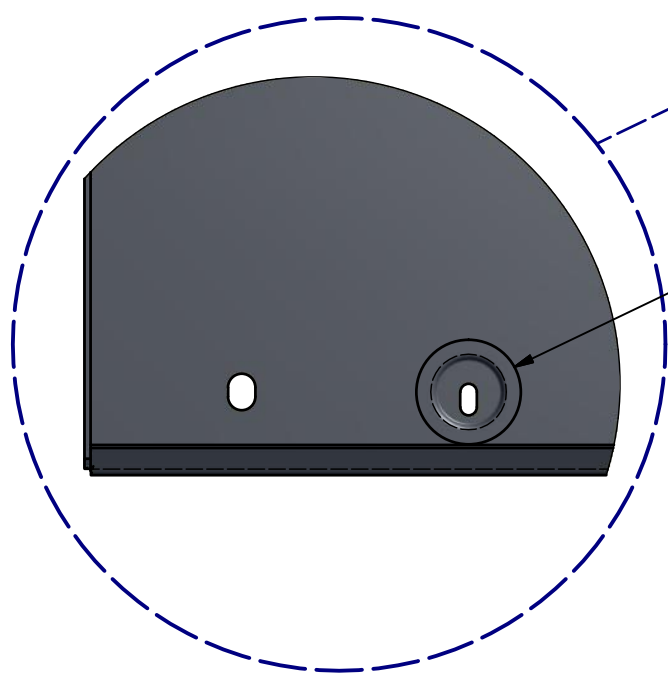

Use 5,0 screw to fasten Wall mount

Optional lock 230045

Turn bolt cup for easier alignment with drilled holes

NOTE: All dimensions are ±..., in mm and subject to change

<p>© COPYRIGHT AUDIPACK This print and the information shown thereon, is the property of AUDIPACK. It may not be delivered to others nor reproduced for general circulation without the written consent of the AUDIPACK engineering department.</p>	 <p>AUDIPACK Industriestraat 2-4 2751 GT Moerkapelle the Netherlands Tel: +31(0)795931671 Fax: +31(0)795933115 www.audipack.com</p>
<p>MANUAL FWM-XXX(P)</p>	<p>FLAT PANEL WALL MOUNT UNIVERSAL UNIFLATFIX</p>