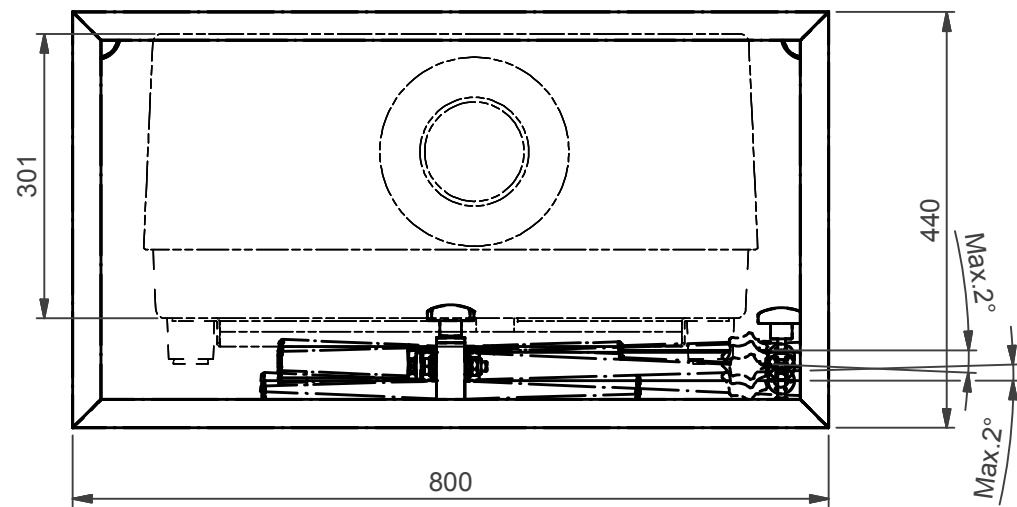

SANYO PLC-HF15000L  
Eiki LC-HDT2000

NOTE: All dimensions are ±..., in mm and subject to change

Max. equipment dimensions:

Width (W)=650mm  
Depth (D)=860mm  
Height (H)=305mm

Dimensions are indications, not to be used for any preparations. No rights can be derived from the above dimensions.