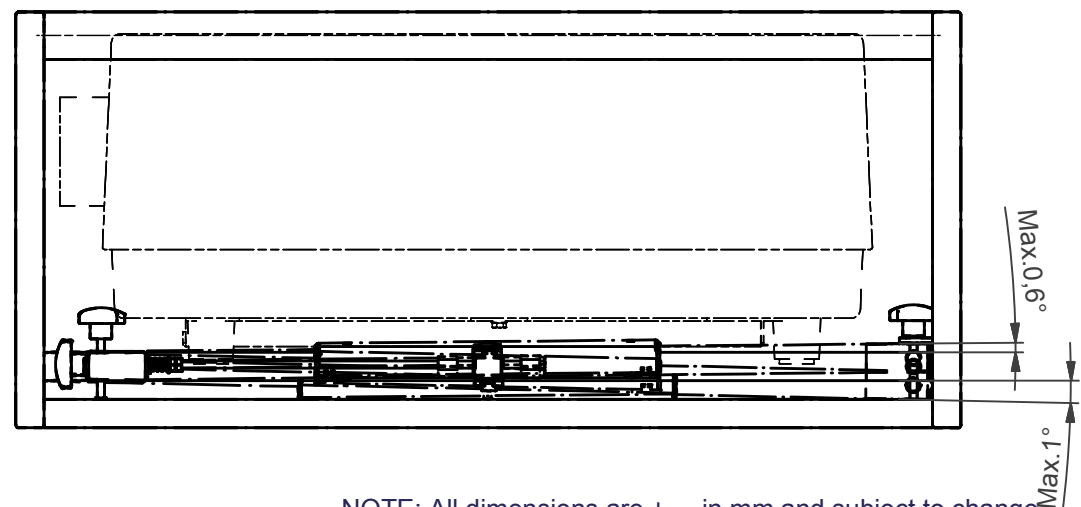

SANYO PLC-HF15000L  
Eiki LC-HDT2000

NOTE: All dimensions are ±..., in mm and subject to change

Max. equipment dimensions:

Width (W)=650mm  
Depth (D)=860mm  
Height (H)=305mm

Dimensions are indications, not to be used for any preparations. No rights can be derived from the above dimensions.