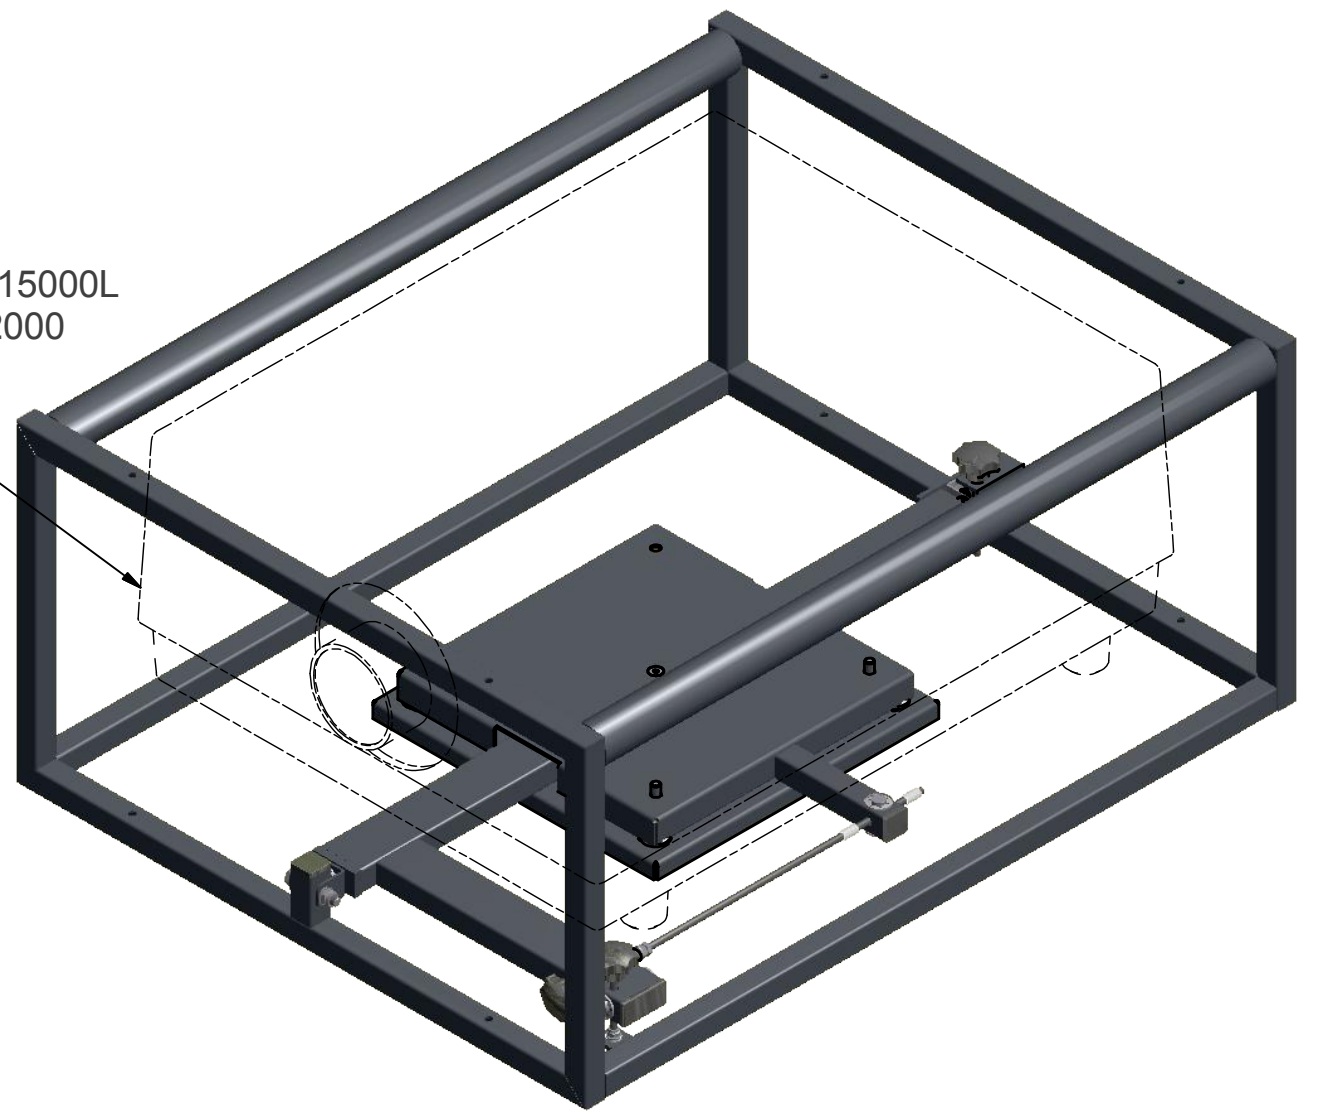

SANYO PLC-HF15000L  
Eiki LC-HDT2000

NOTE: All dimensions are ±..., in mm and subject to change

Max. equipment dimensions:

Width (W)=650mm  
Depth (D)=860mm  
Height (H)=305mm

Dimensions are indications, not to be used for any preparations. No rights can be derived from the above dimensions.