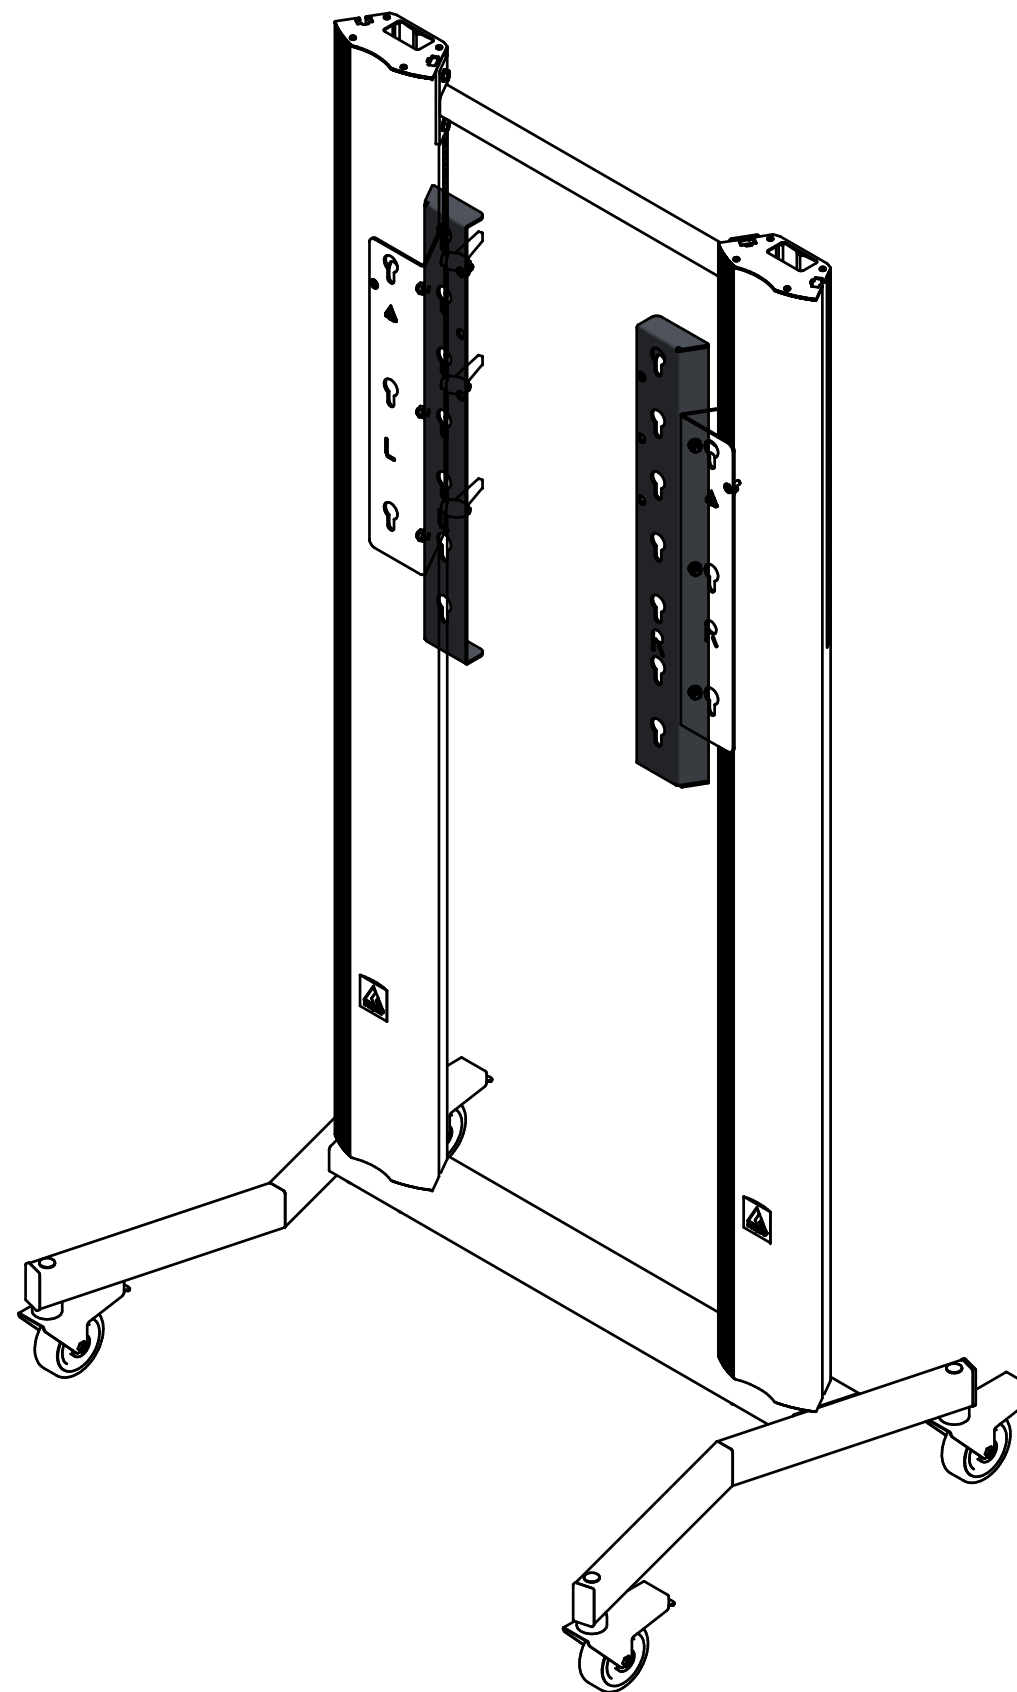

Max.  
150 Kg

NOTE: All dimensions are  $\pm$ ..., in mm and subject to change

© COPYRIGHT AUDIPACK  
This print and the information shown  
thereon, is the property of  
AUDIPACK.  
It may not be delivered to others nor  
reproduced for general circulation  
without the written consent of the  
AUDIPACK engineering department.

**AUDIPACK**  
Industriestraat 2-4  
2751 GT Moerkapelle  
the Netherlands  
Tel: +31(0)795931671  
Fax: +31(0)795933115  
www.audipack.com

PRESENTATION  
P7524

EXTENSION SET VESA 600  
VERTICAL FOR FS(W)-V600