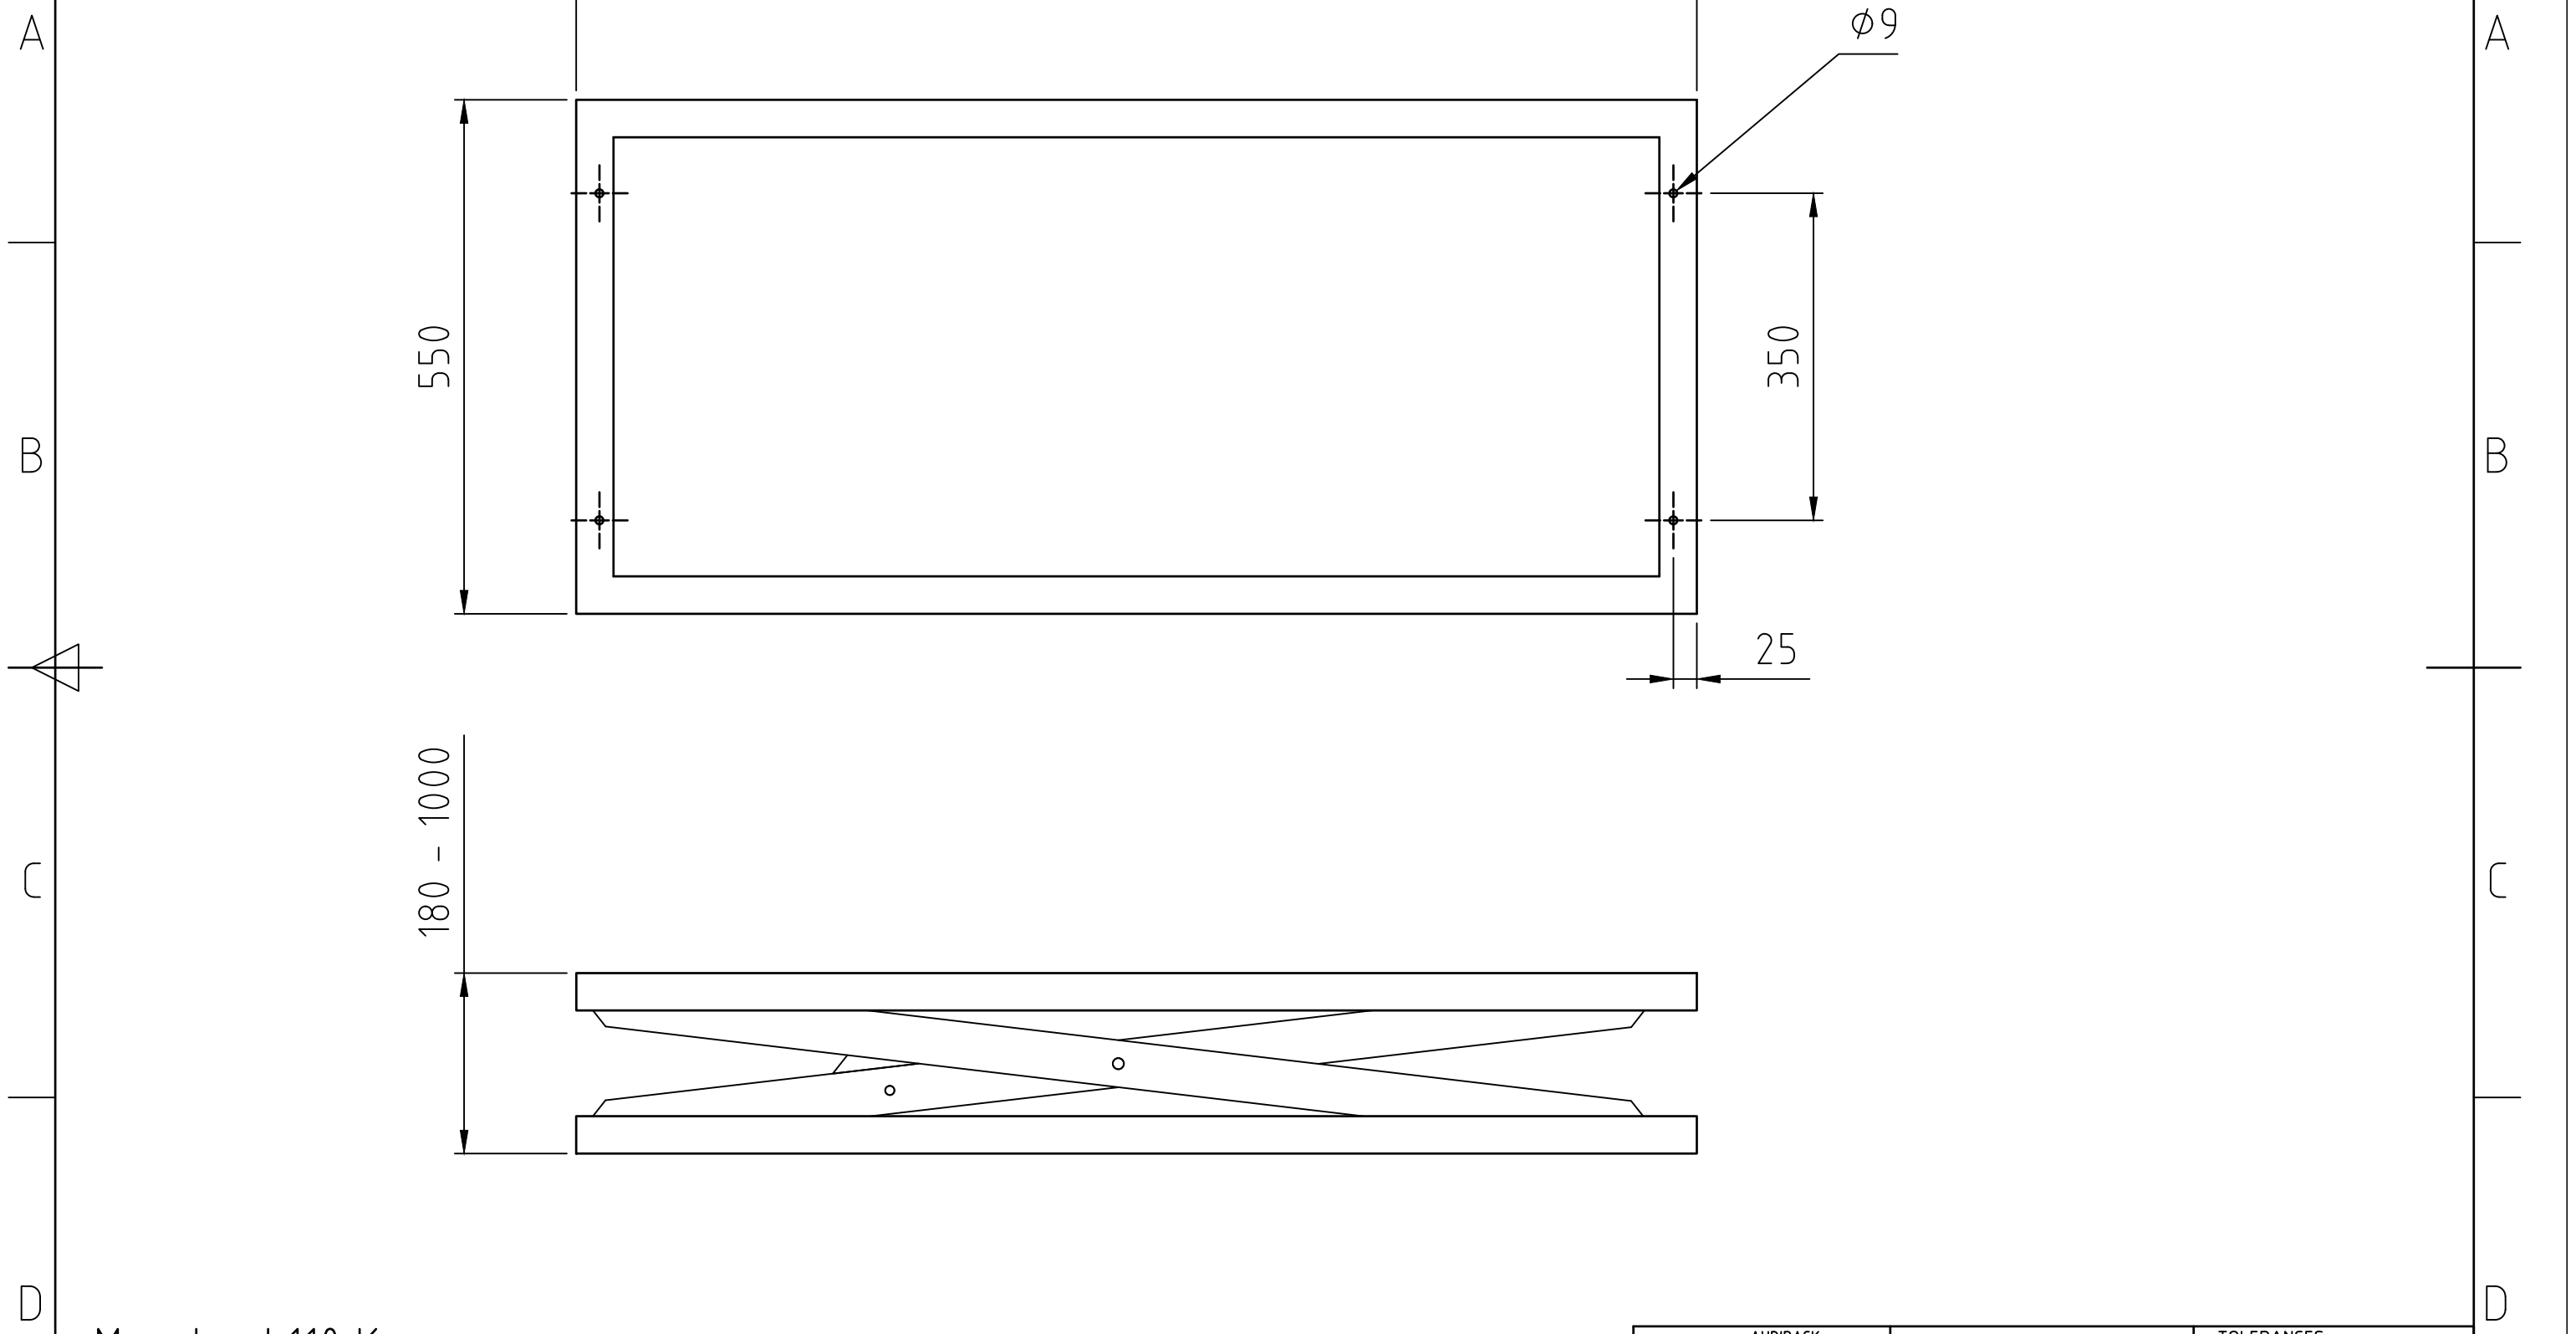

1 2 3 4 5 6

Max. load 110 Kg
 Max. height 1000 mm
 Min height 180 mm

 AUDIPACK <small>Industriestraat 2 2751 GT Meerkapelle the Netherlands tel. +31(0)795931671 fax. +31(0)795933115 www.audipack.com</small>	Material: Treatment: RAL 9005	TOLERANCES, UNLESS NOTED OTHERWISE: ISO 2768-m
	Name: Juul Date: 12-12-2018	Scale: 1:10 Format: A4'
Drawn by: Checked by: Appr. by:	Description: Lift system	Sheet: 1 of 1 Part Number: M-1-1000

1 2 3 4 5 6