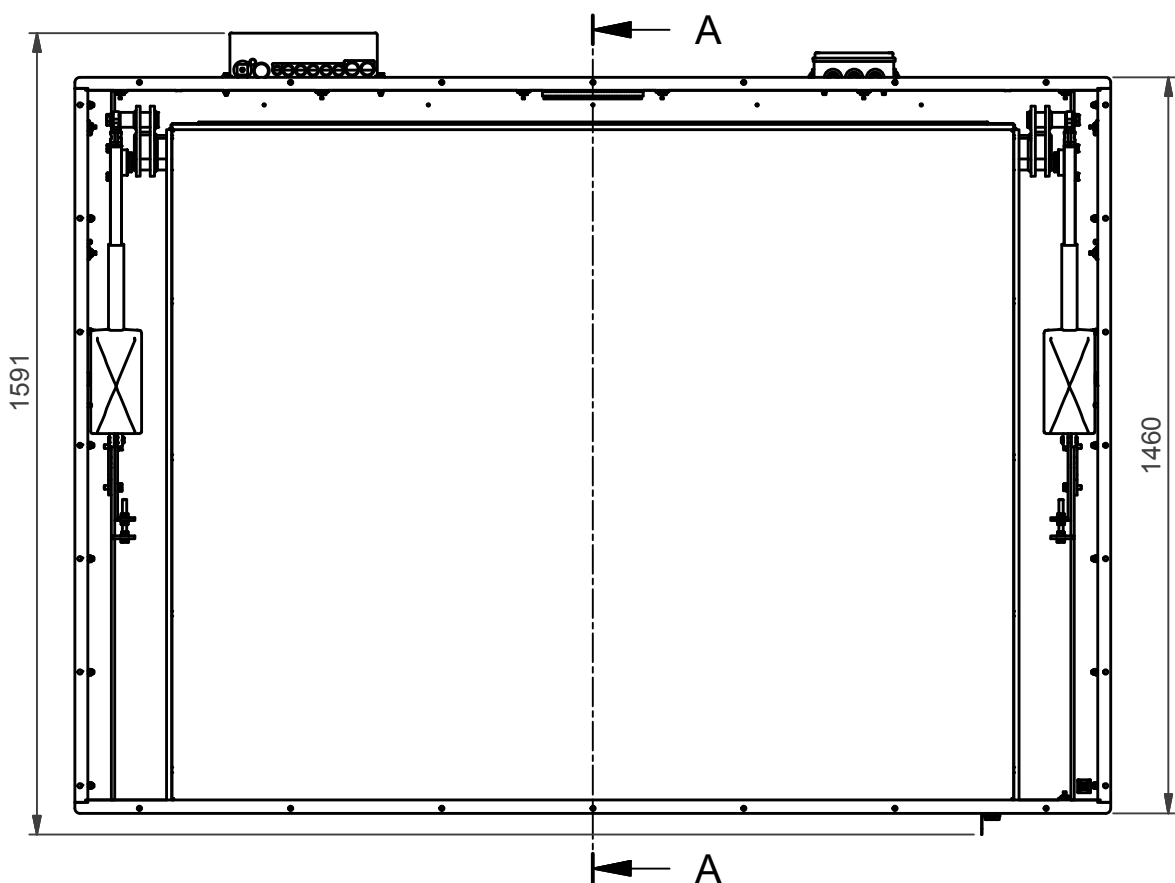

Section A-A (1 : 15)

NOTE: All dimensions are ±..., in mm and subject to change

© COPYRIGHT AUDIPACK
 This print and the information shown
 thereon, is the property of
 AUDIPACK.
 It may not be delivered to others nor
 reproduced for general circulation
 without the written consent of the
 AUDIPACK engineering department.

AUDIPACK
 Industriestraat 2-4
 2751 GT Moerkapelle
 the Netherlands
 Tel: +31(0)795931671
 Fax: +31(0)795933115
 www.audipack.com

PRESENTATION
 FFCL-6065

FP FOLD DOWN CEILING LIFT

Dimensions are indications, not to be used for any preparations. No rights can be derived from the above dimensions.