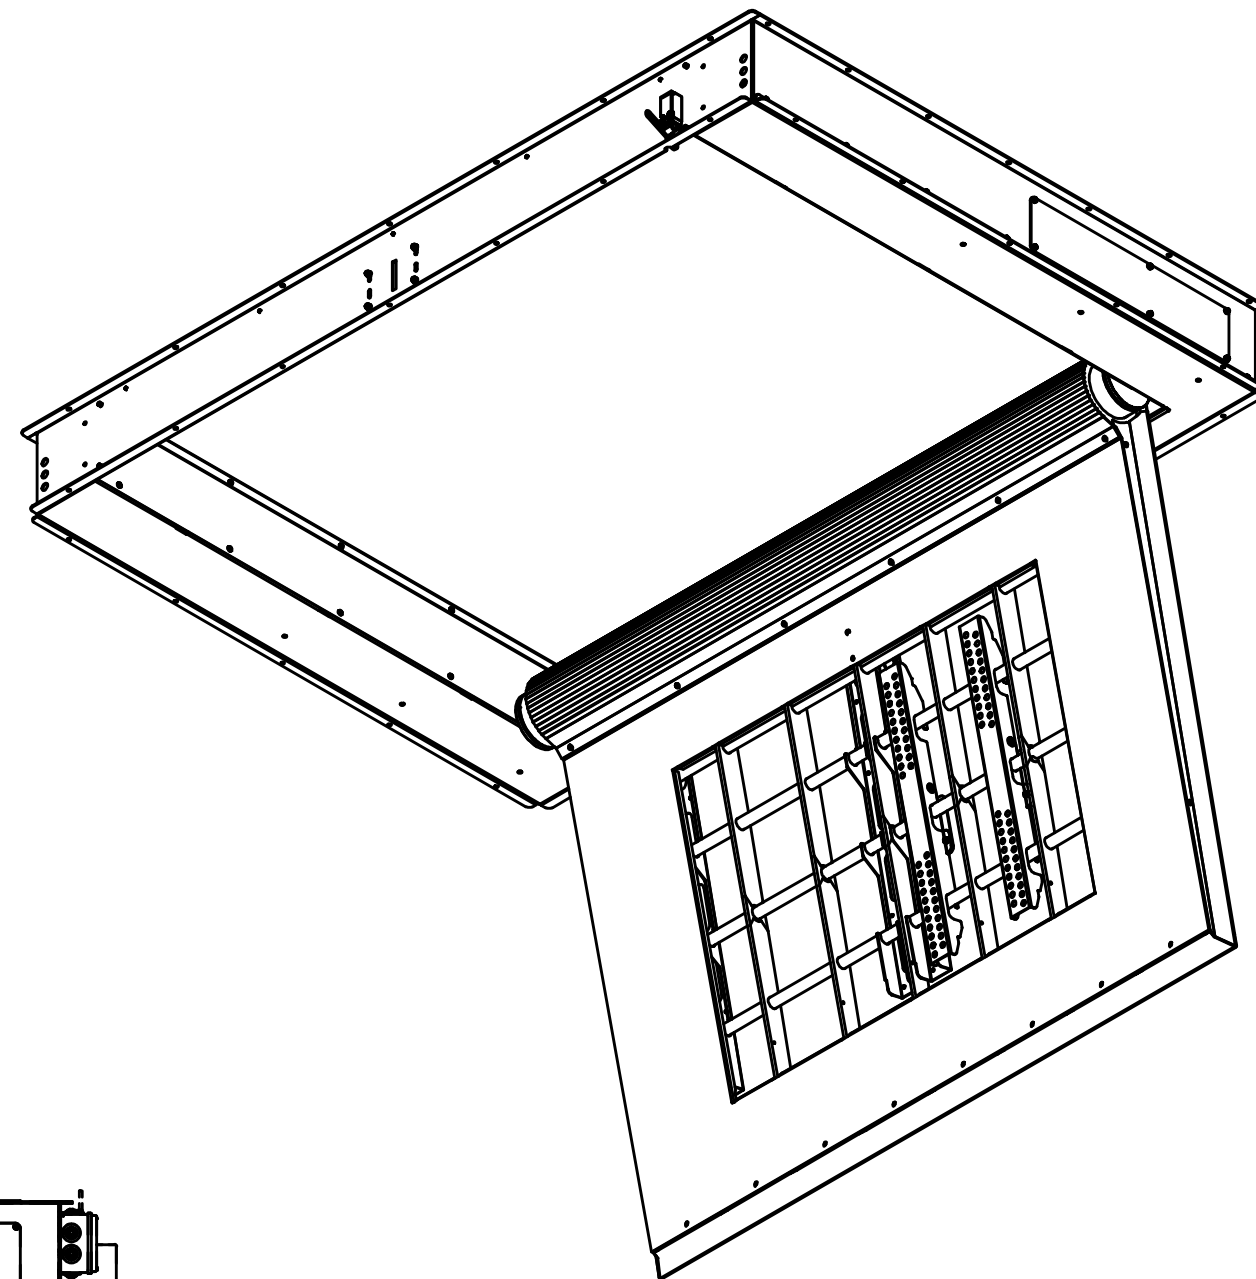

Section A-A (1 : 15)

NOTE: All dimensions are ±..., in mm and subject to change

© COPYRIGHT AUDIPACK
 This print and the information shown
 thereon, is the property of
 AUDIPACK.
 It may not be delivered to others nor
 reproduced for general circulation
 without the written consent of the
 AUDIPACK engineering department.

AUDIPACK
 Industriestraat 2-4
 2751 GT Moerkapelle
 the Netherlands
 Tel: +31(0)795931671
 Fax: +31(0)795933115
 www.audipack.com

PRESENTATION
 FFCL-6065

FP FOLD DOWN CEILING LIFT

Dimensions are indications, not to be used for any preparations. No rights can be derived from the above dimensions.