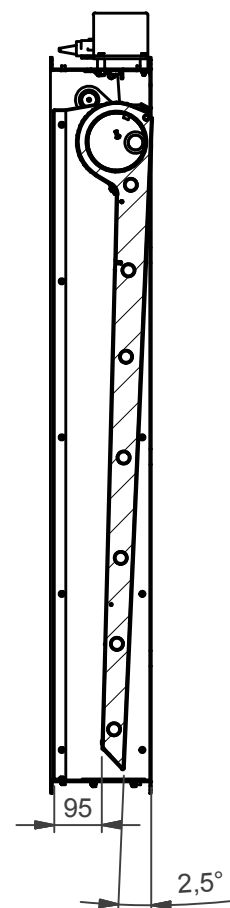

Section A-A (1 : 15)

NOTE: All dimensions are ±..., in mm and subject to change

© COPYRIGHT AUDIPACK
 This print and the information shown
 thereon, is the property of
 AUDIPACK.
 It may not be delivered to others nor
 reproduced for general circulation
 without the written consent of the
 AUDIPACK engineering department.

AUDIPACK
 Industriestraat 2-4
 2751 GT Moerkapelle
 the Netherlands
 Tel: +31(0)795931671
 Fax: +31(0)795933115
 www.audipack.com

PRESENTATION
 FFCL-6065

FP FOLD DOWN CEILING LIFT

Dimensions are indications, not to be used for any preparations. No rights can be derived from the above dimensions.