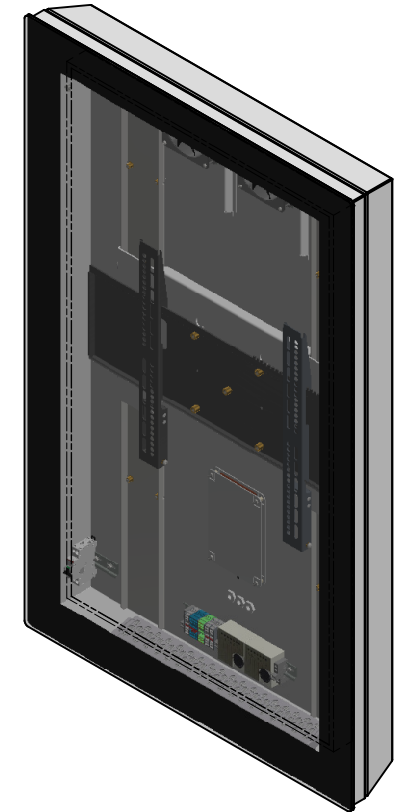

Max. Monitor depth = 110 mm

NOTE: All dimensions are \pm ..., in mm and subject to change

© COPYRIGHT AUDIPACK
 This print and the information shown
 thereon, is the property of
 AUDIPACK.
 It may not be delivered to others nor
 reproduced for general circulation
 without the written consent of the
 AUDIPACK engineering department.