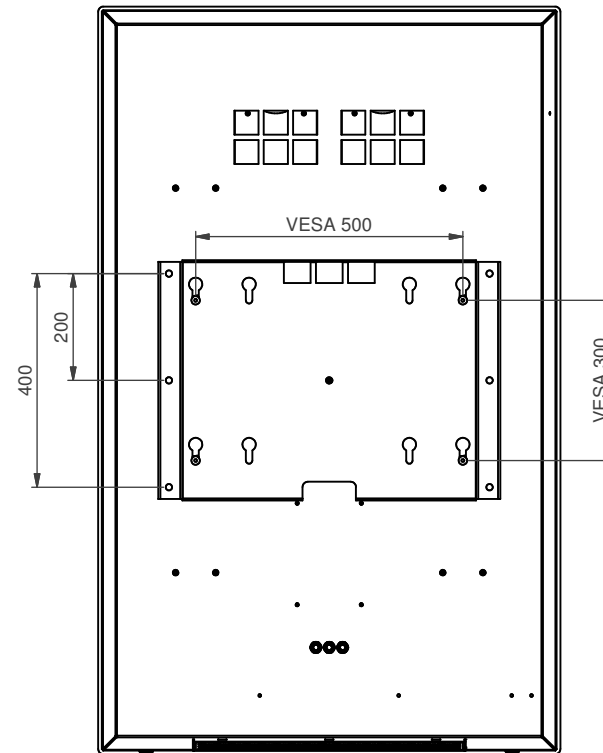

Max. Monitor depth = 110 mm

NOTE: All dimensions are \pm ..., in mm and subject to change

© COPYRIGHT AUDIPACK
 This print and the information shown
 thereon, is the property of
 AUDIPACK.
 It may not be delivered to others nor
 reproduced for general circulation
 without the written consent of the
 AUDIPACK engineering department.