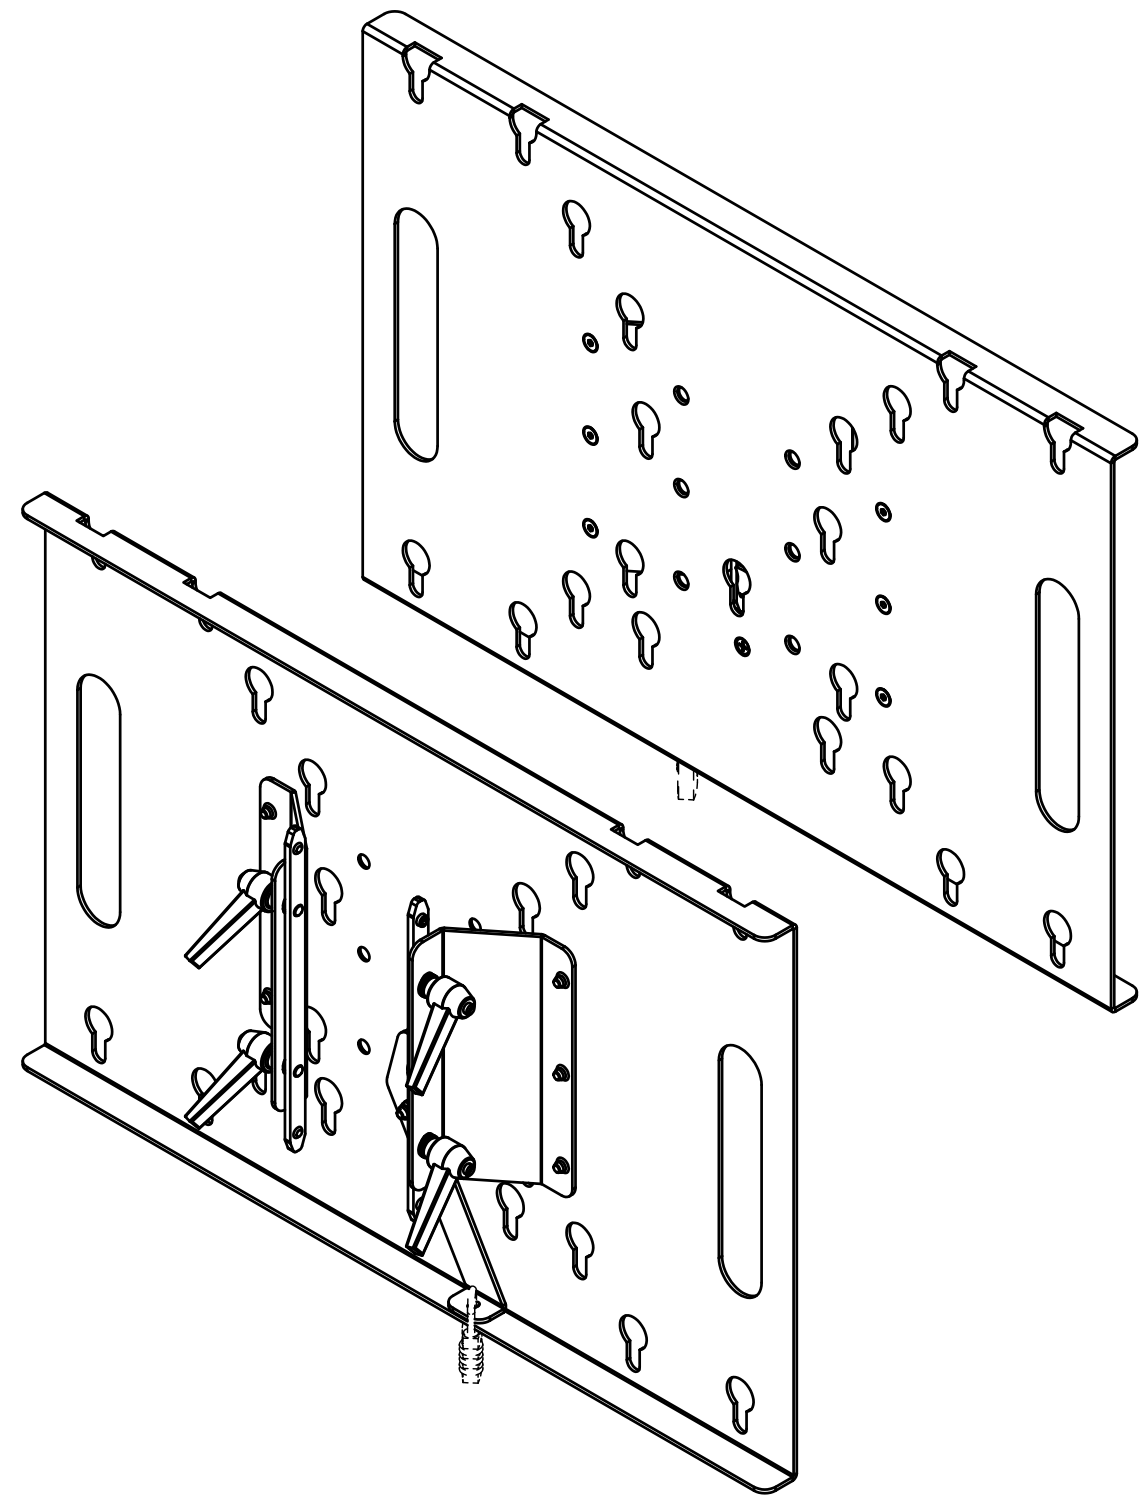

Optional: 230052  
Numeric pad lock

L&S3+5 pattern

This model is suitable for flat panel up to 55 inch

Dimensions are indications, not to be used for any preparations. No rights can be derived from the above dimensions.