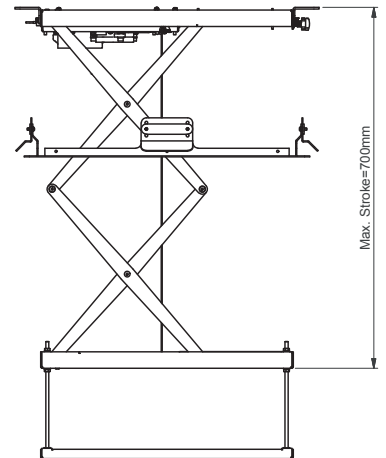

Audipack®

It's great to have solutions...

FACT SHEET

XL-350/2

Technical specifications

Overall stroke in mm	700
Dimensions in mm	W586 x D590 x H115
Max. projector dimensions in mm	W490 x D490
Max. load	10 Kg
Colour	White RAL 9016
Number of scissors	2
Power supply	110-230 VAC 50-60 Hz/24VDC

Related products

XL-350-1, stroke 350 mm

ML-350-1, Max. projector dimensions: W330 x D 490, stroke 350 mm

ML-350-2, Max. projector dimensions: W330 x D 490, stroke 700 mm