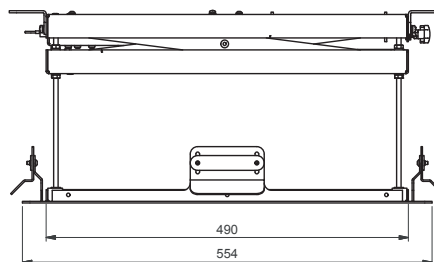

Audipack®

It's great to have solutions...

FACT SHEET

XL-350/2

Stroke
700 mm

Max. projector dimensions:
W490 x D490

The bigger single stroke mini light weight projector lift with a max. capacity of 10 Kg.

The XL-350 ceiling lift is part of Audipack's broad range of projector ceiling lifts.

Audipack®

It's great to have solutions...

FACT SHEET

XL-350/2

Technical specifications

Overall stroke in mm	700
Dimensions in mm	W586 x D590 x H115
Max. projector dimensions in mm	W490 x D490
Max. load	10 Kg
Colour	White RAL 9016
Number of scissors	2
Power supply	110-230 VAC 50-60 Hz/24VDC

Related products

XL-350-1, stroke 350 mm

ML-350-1, Max. projector dimensions: W330 x D 490, stroke 350 mm

ML-350-2, Max. projector dimensions: W330 x D 490, stroke 700 mm