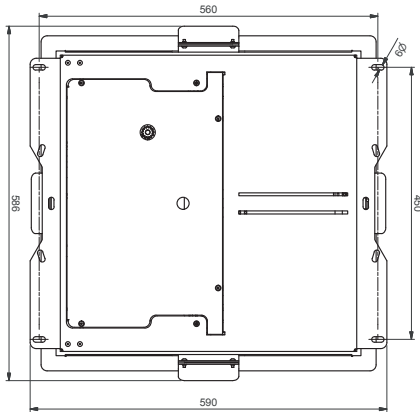

Audipack®

It's great to have solutions...

FACT SHEET

XL-350/2

Stroke
700 mm

Max. projector dimensions:
W490 x D490

The bigger single stroke mini light weight projector lift with a max. capacity of 10 Kg.

The XL-350 ceiling lift is part of Audipack's broad range of projector ceiling lifts.

Audipack®

It's great to have solutions...

FACT SHEET

XL-350/2

Technical specifications

Overall stroke in mm	700
Dimensions in mm	W586 x D590 x H115
Max. projector dimensions in mm	W490 x D490
Max. load	10 Kg
Colour	White RAL 9016
Number of scissors	2
Power supply	110-230 VAC 50-60 Hz/24VDC

Related products

XL-350-1, stroke 350 mm

ML-350-1, Max. projector dimensions: W330 x D 490, stroke 350 mm

ML-350-2, Max. projector dimensions: W330 x D 490, stroke 700 mm