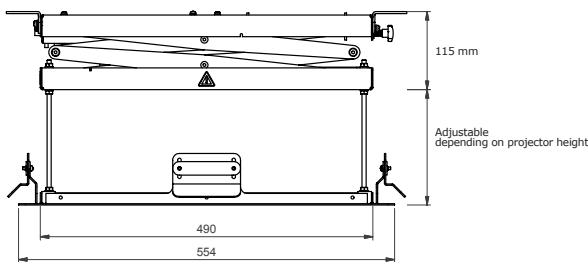

Audipack®

It's great to have solutions...

FACT SHEET

XL-350/2

Stroke
700 mm

Max. projector dimensions:
W490 x D490

The bigger single stroke mini light weight projector lift with a max. capacity of 10 Kg.

The XL-350 ceiling lift is part of Audipack's broad range of projector ceiling lifts.

Audipack®

It's great to have solutions...

FACT SHEET

XL-350/2

Technical specifications

Overall stroke in mm	700
Dimensions in mm	W586 x D590 x H115
Max. projector dimensions in mm	W490 x D490
Max. load	10 Kg
Colour	White RAL 9016
Number of scissors	2
Power supply	110-230 VAC 50-60 Hz/24VDC

Related products

XL-350-1, stroke 350 mm

ML-350-1, Max. projector dimensions: W330 x D 490, stroke 350 mm

ML-350-2, Max. projector dimensions: W330 x D 490, stroke 700 mm